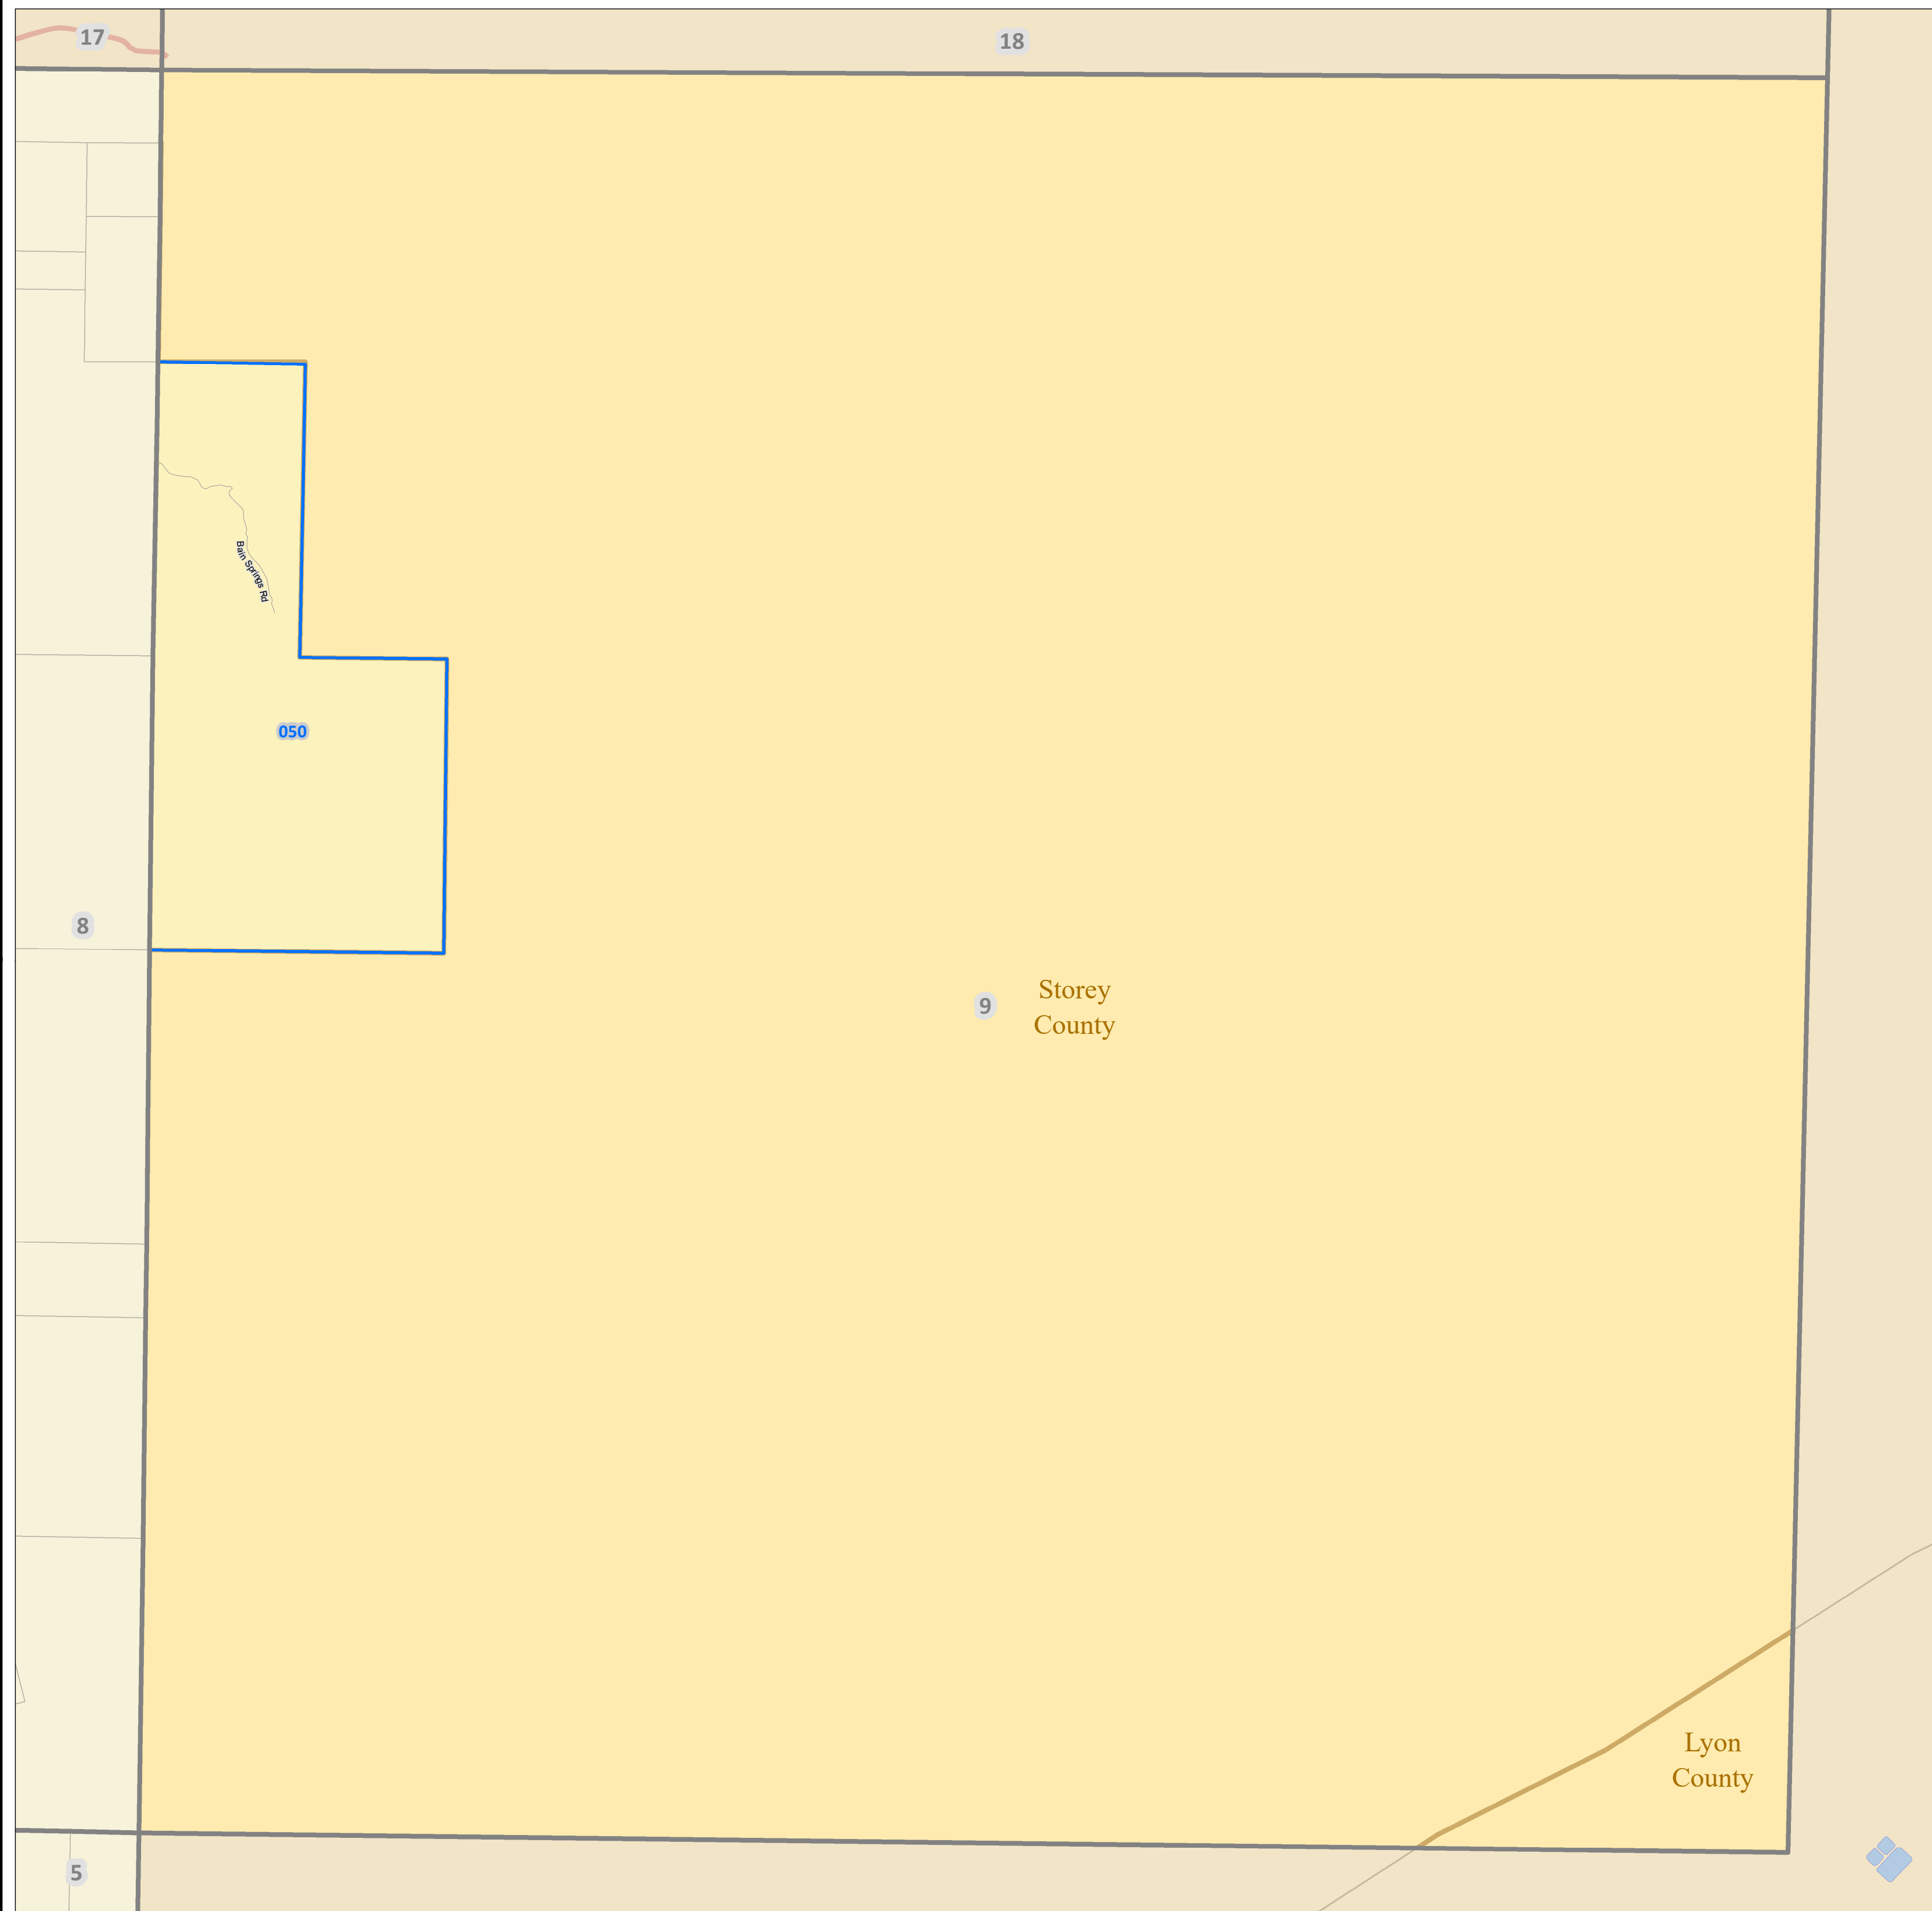

Washoe County Tax Districts

Office of Washoe County Assessor

Page 9

Map Legend

- Index Pages
 - Book
 - Regional Counties
 - Water Feature
- Truckee Meadows Fire Production District**
- 4000 Truckee Meadows F.P.D.

This map was prepared for the use of the Washoe County Assessor for illustrative purposes only. It does not represent a survey of the premises. No liability is assumed as to the sufficiency or accuracy of the data delineated hereon.
November 2022