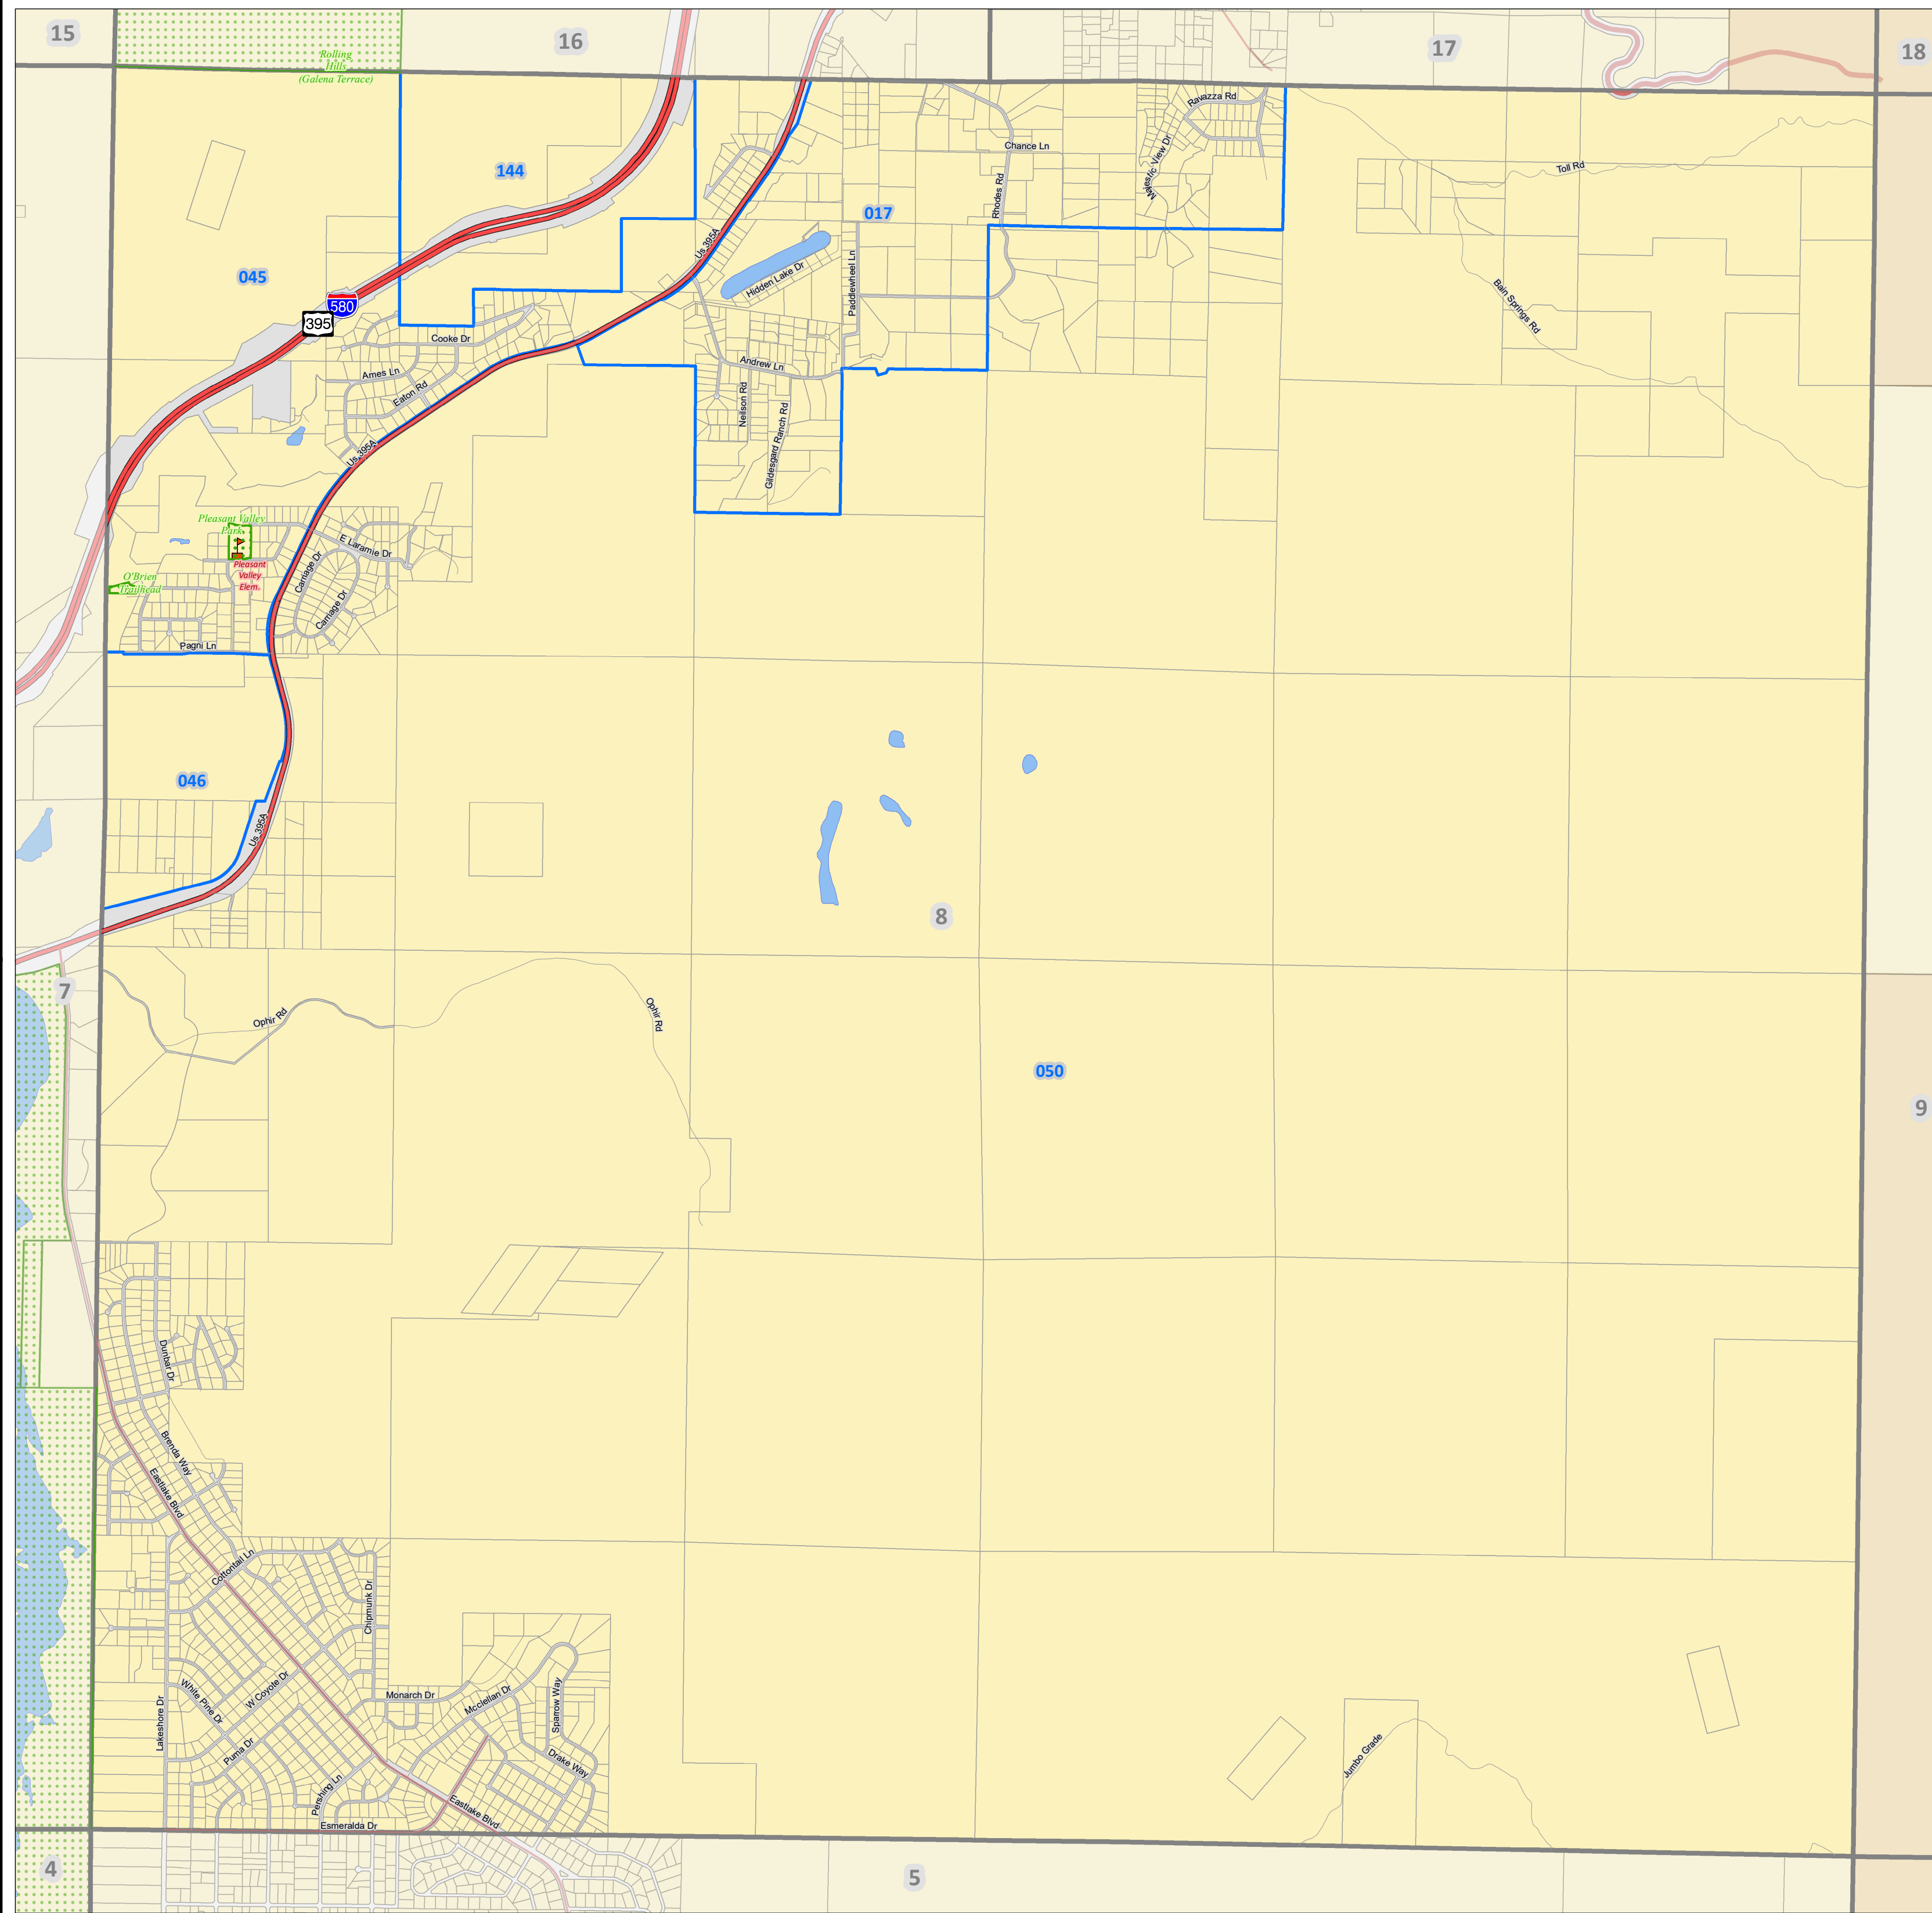

Washoe County Tax Districts

Office of Washoe County Assessor

Page 8

Map Legend

- Schools
- Freeway
- Highway
- Major Road
- Index Pages
- Book
- Regional Counties
- Water Feature
- Truckee Meadows Fire Production District**
- 4000 Truckee Meadows F.P.D.

This map was prepared for the use of the Washoe County Assessor for illustrative purposes only. It does not represent a survey of the premises. No liability is assumed as to the sufficiency or accuracy of the data delineated hereon. November 2022