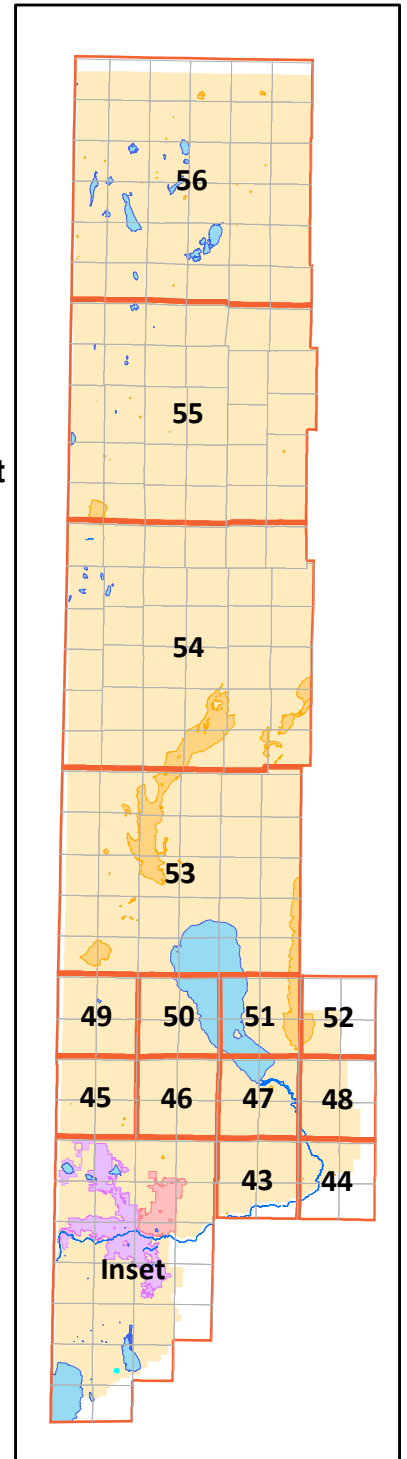

Washoe County Tax Districts

Office of Washoe County Assessor

Page 8

Map Legend

- Schools
- Freeway
- Highway
- Major Road
- Index Pages
- Book
- Regional Counties
- Water Feature
- Truckee Meadows Fire Production District**
- 4000 Truckee Meadows F.P.D.

This map was prepared for the use of the Washoe County Assessor for illustrative purposes only. It does not represent a survey of the premises. No liability is assumed as to the sufficiency or accuracy of the data delineated hereon. November 2022