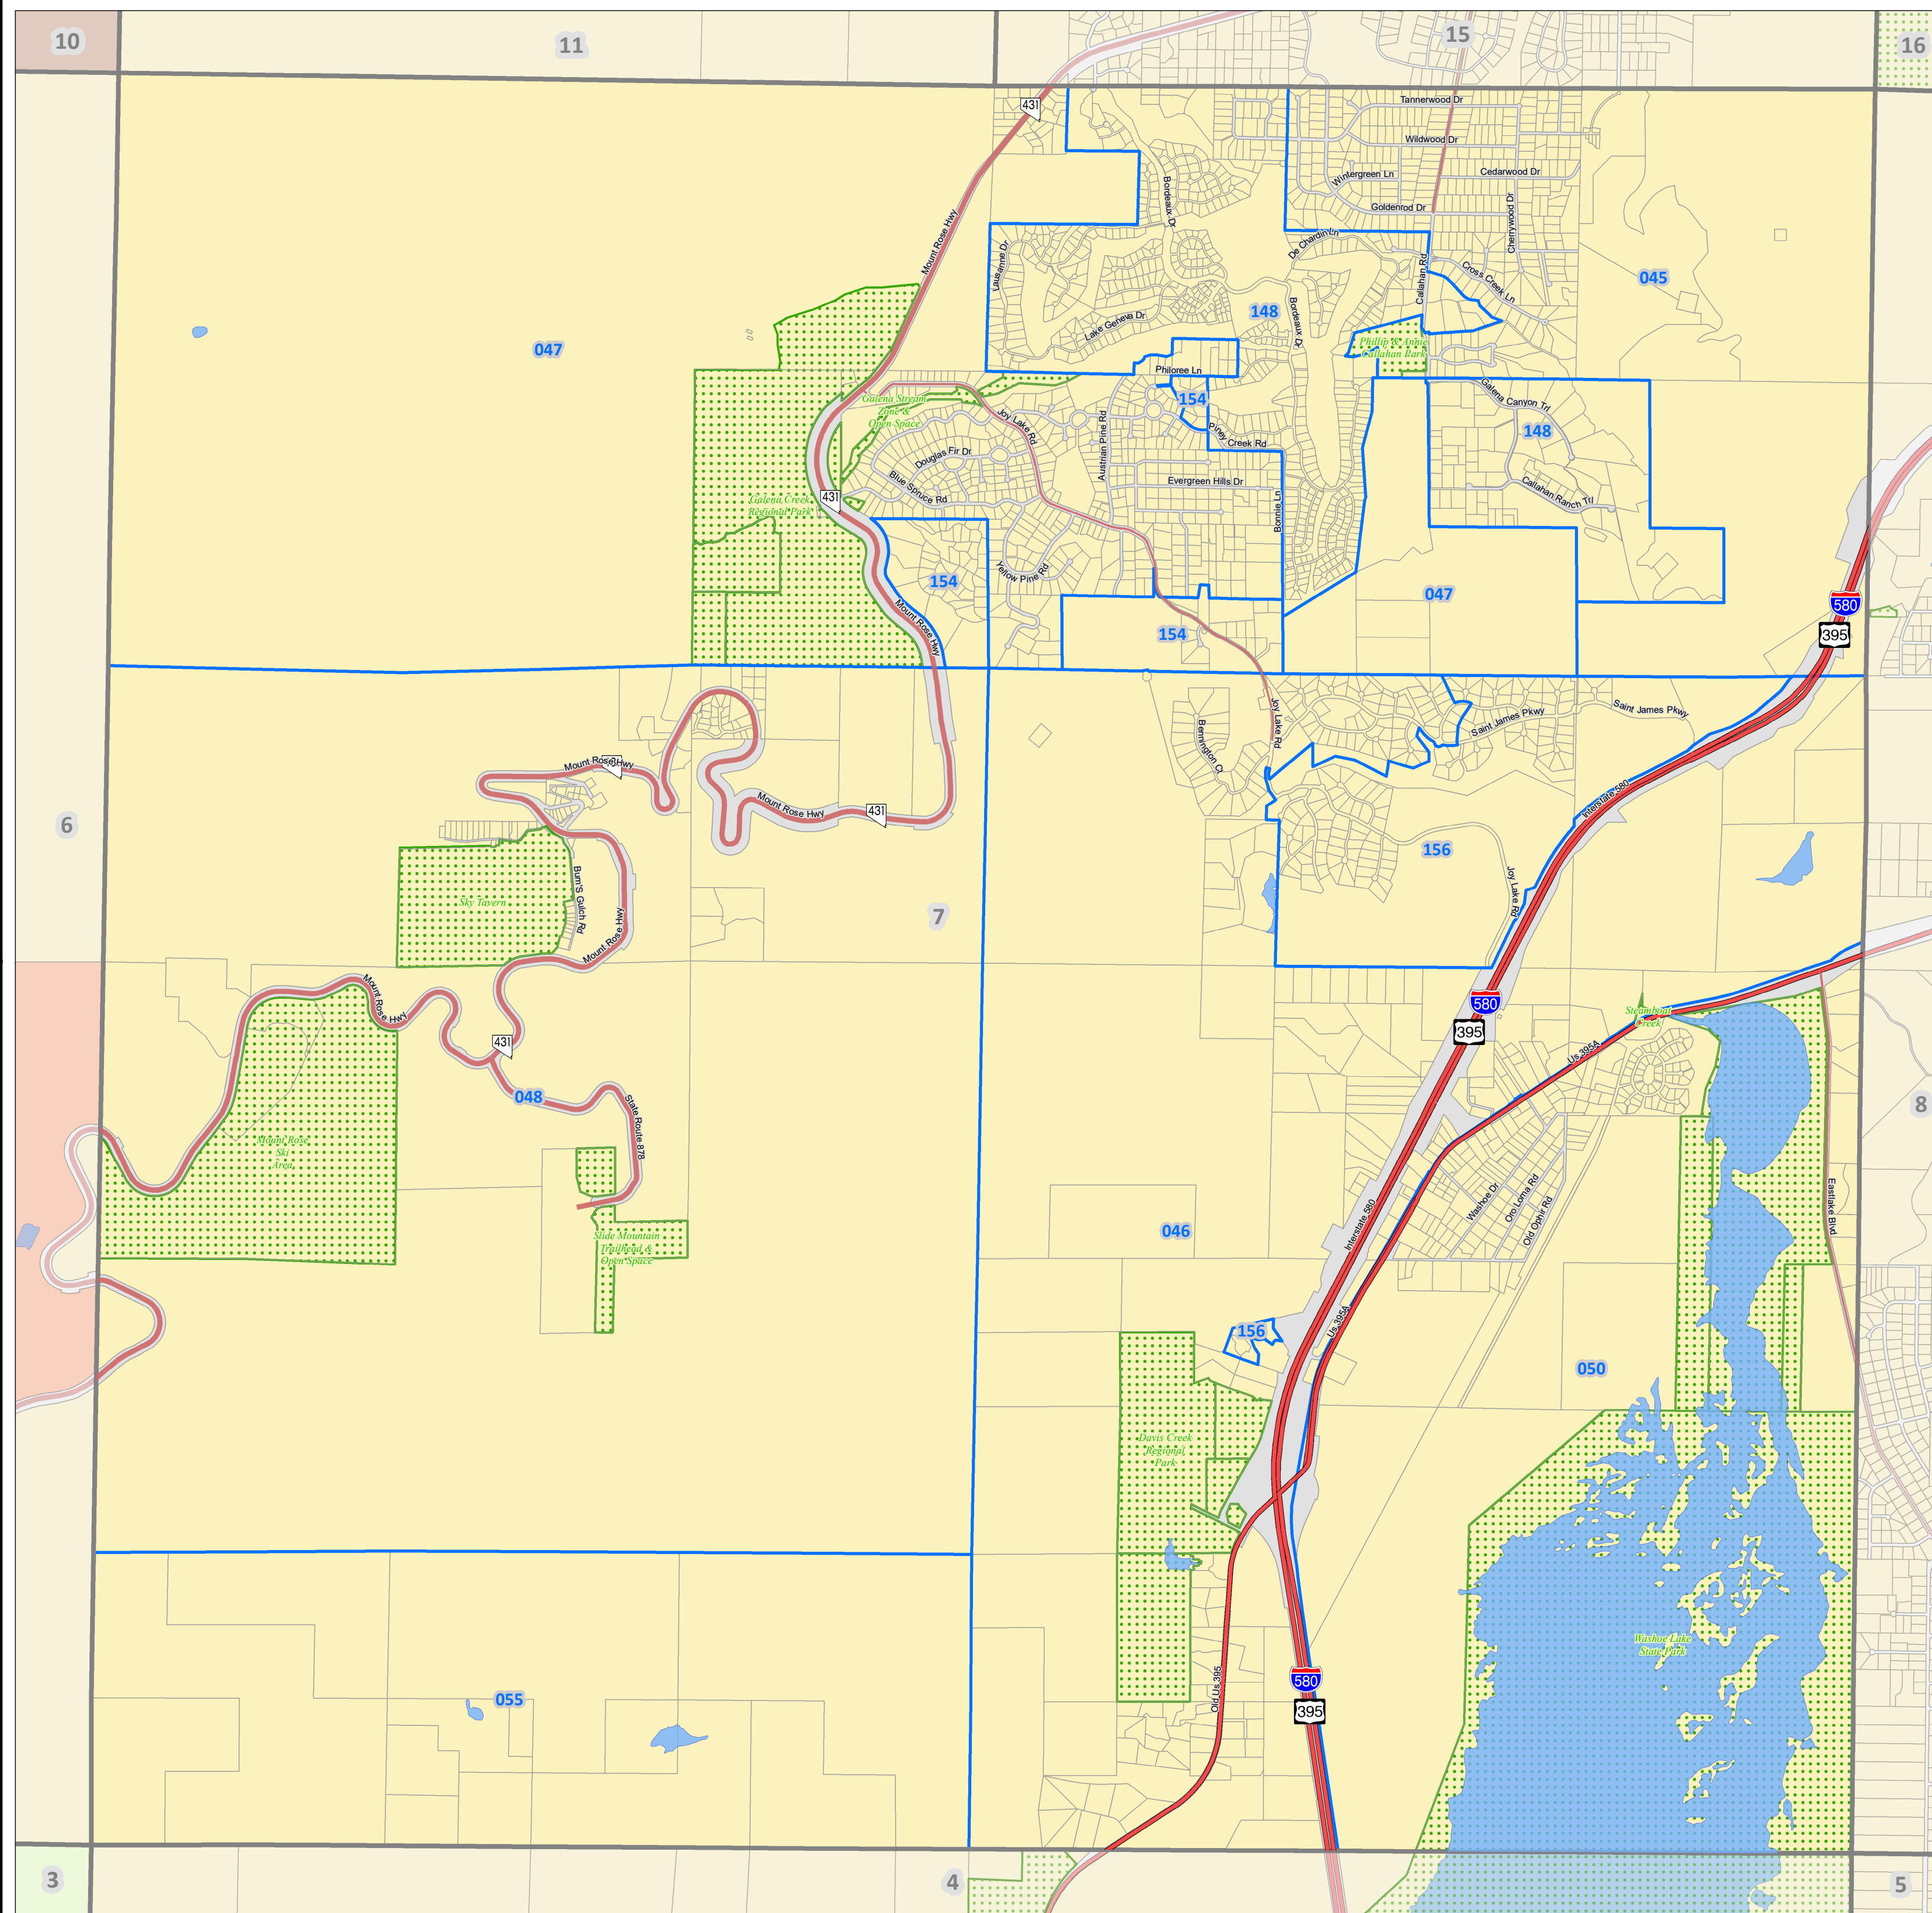

Washoe County Tax Districts

Office of Washoe County Assessor

Page 7

Map Legend

- Freeway
- Highway
- Major Road
- Index Pages
- Book
- Water Feature
- Truckee Meadows Fire Production District**
- 4000 Truckee Meadows F.P.D.

This map was prepared for the use of the Washoe County Assessor for illustrative purposes only. It does not represent a survey of the premises. No liability is assumed as to the sufficiency or accuracy of the data delineated hereon.
November 2022