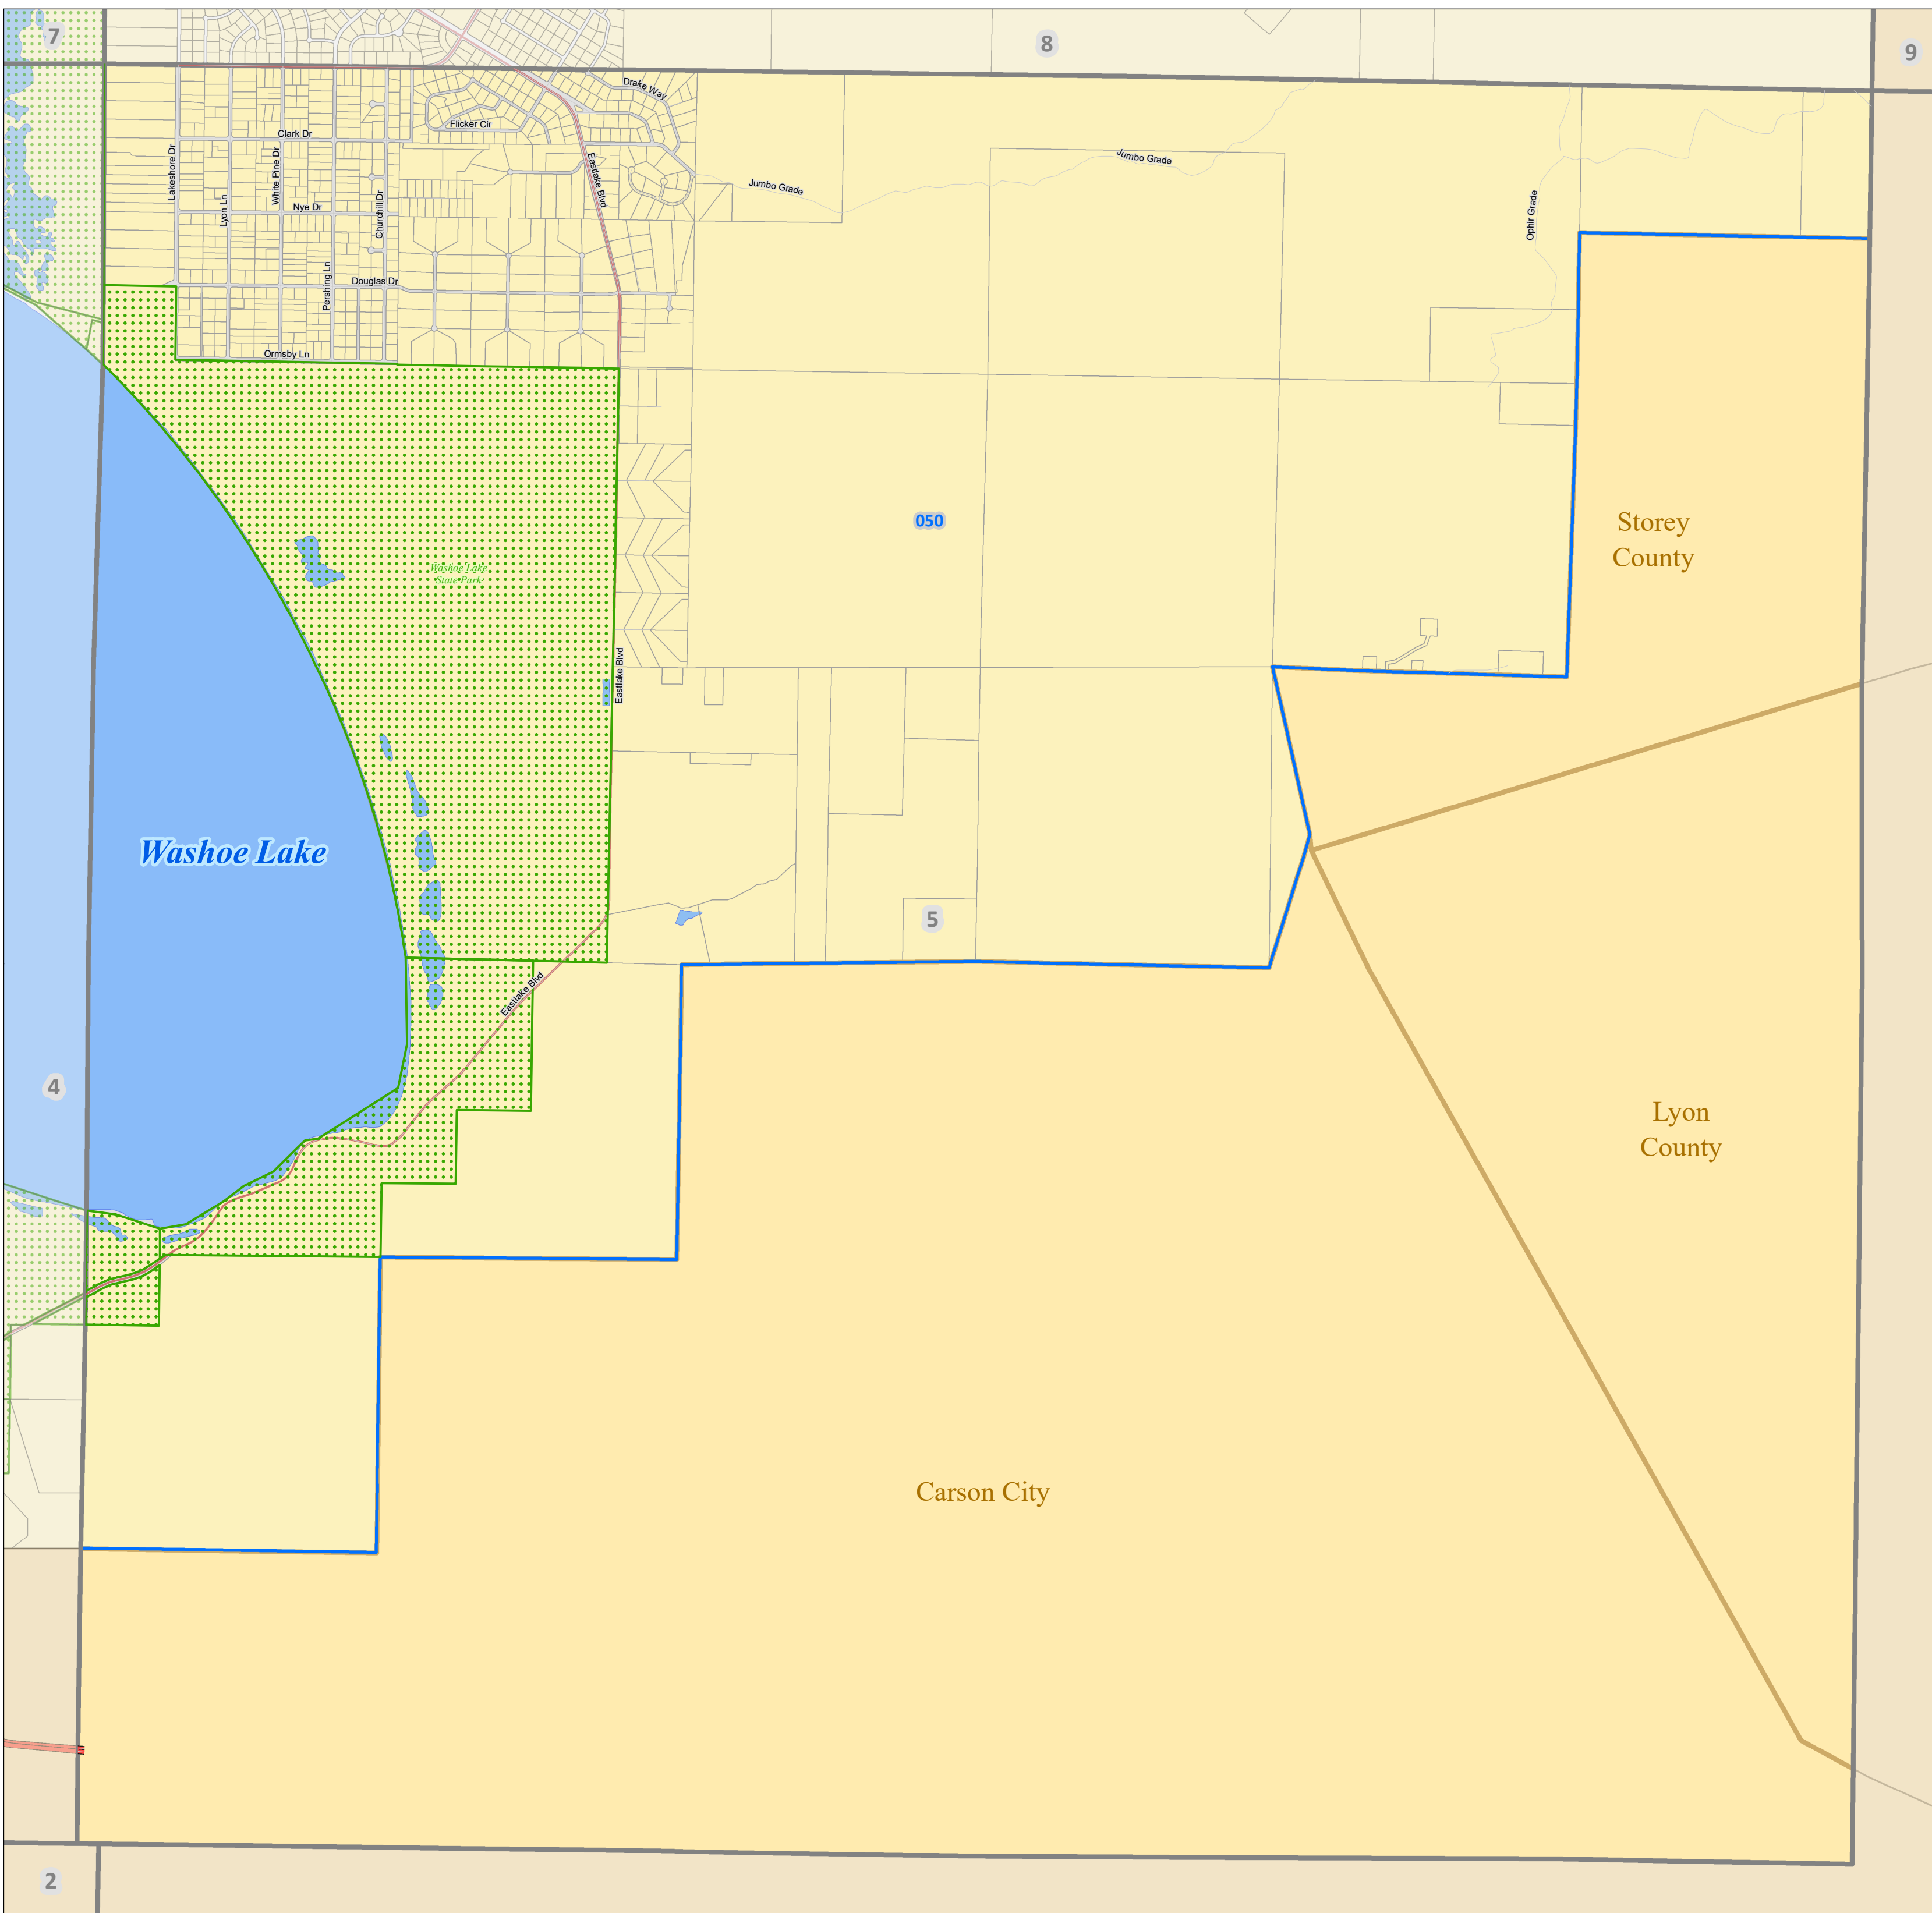

# Washoe County Tax Districts

Office of Washoe County Assessor

Page 5

## Map Legend

- Freeway
- Major Road
- Index Pages
- Book
- Regional Counties
- Water Feature
- Truckee Meadows Fire Production District**
- 4000 Truckee Meadows F.P.D.

This map was prepared for the use of the Washoe County Assessor for illustrative purposes only. It does not represent a survey of the premises. No liability is assumed as to the sufficiency or accuracy of the data delineated hereon.  
November 2022