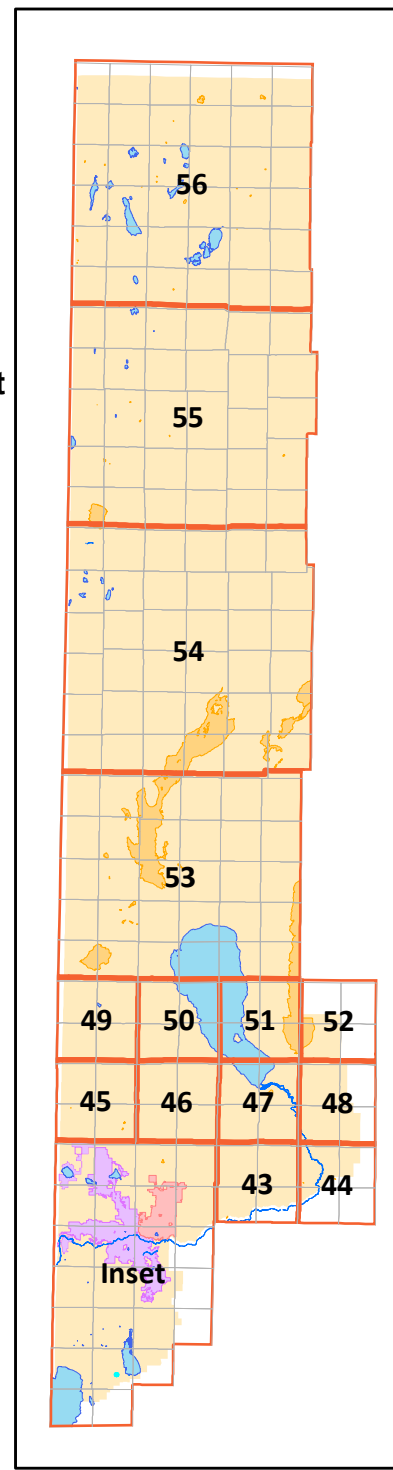

# Washoe County Tax Districts

Office of Washoe County Assessor

Page 5

## Map Legend

- Freeway
- Major Road
- Index Pages
- Book
- Regional Counties
- Water Feature
- Truckee Meadows Fire Production District**
- 4000 Truckee Meadows F.P.D.

This map was prepared for the use of the Washoe County Assessor for illustrative purposes only. It does not represent a survey of the premises. No liability is assumed as to the sufficiency or accuracy of the data delineated hereon.  
November 2022