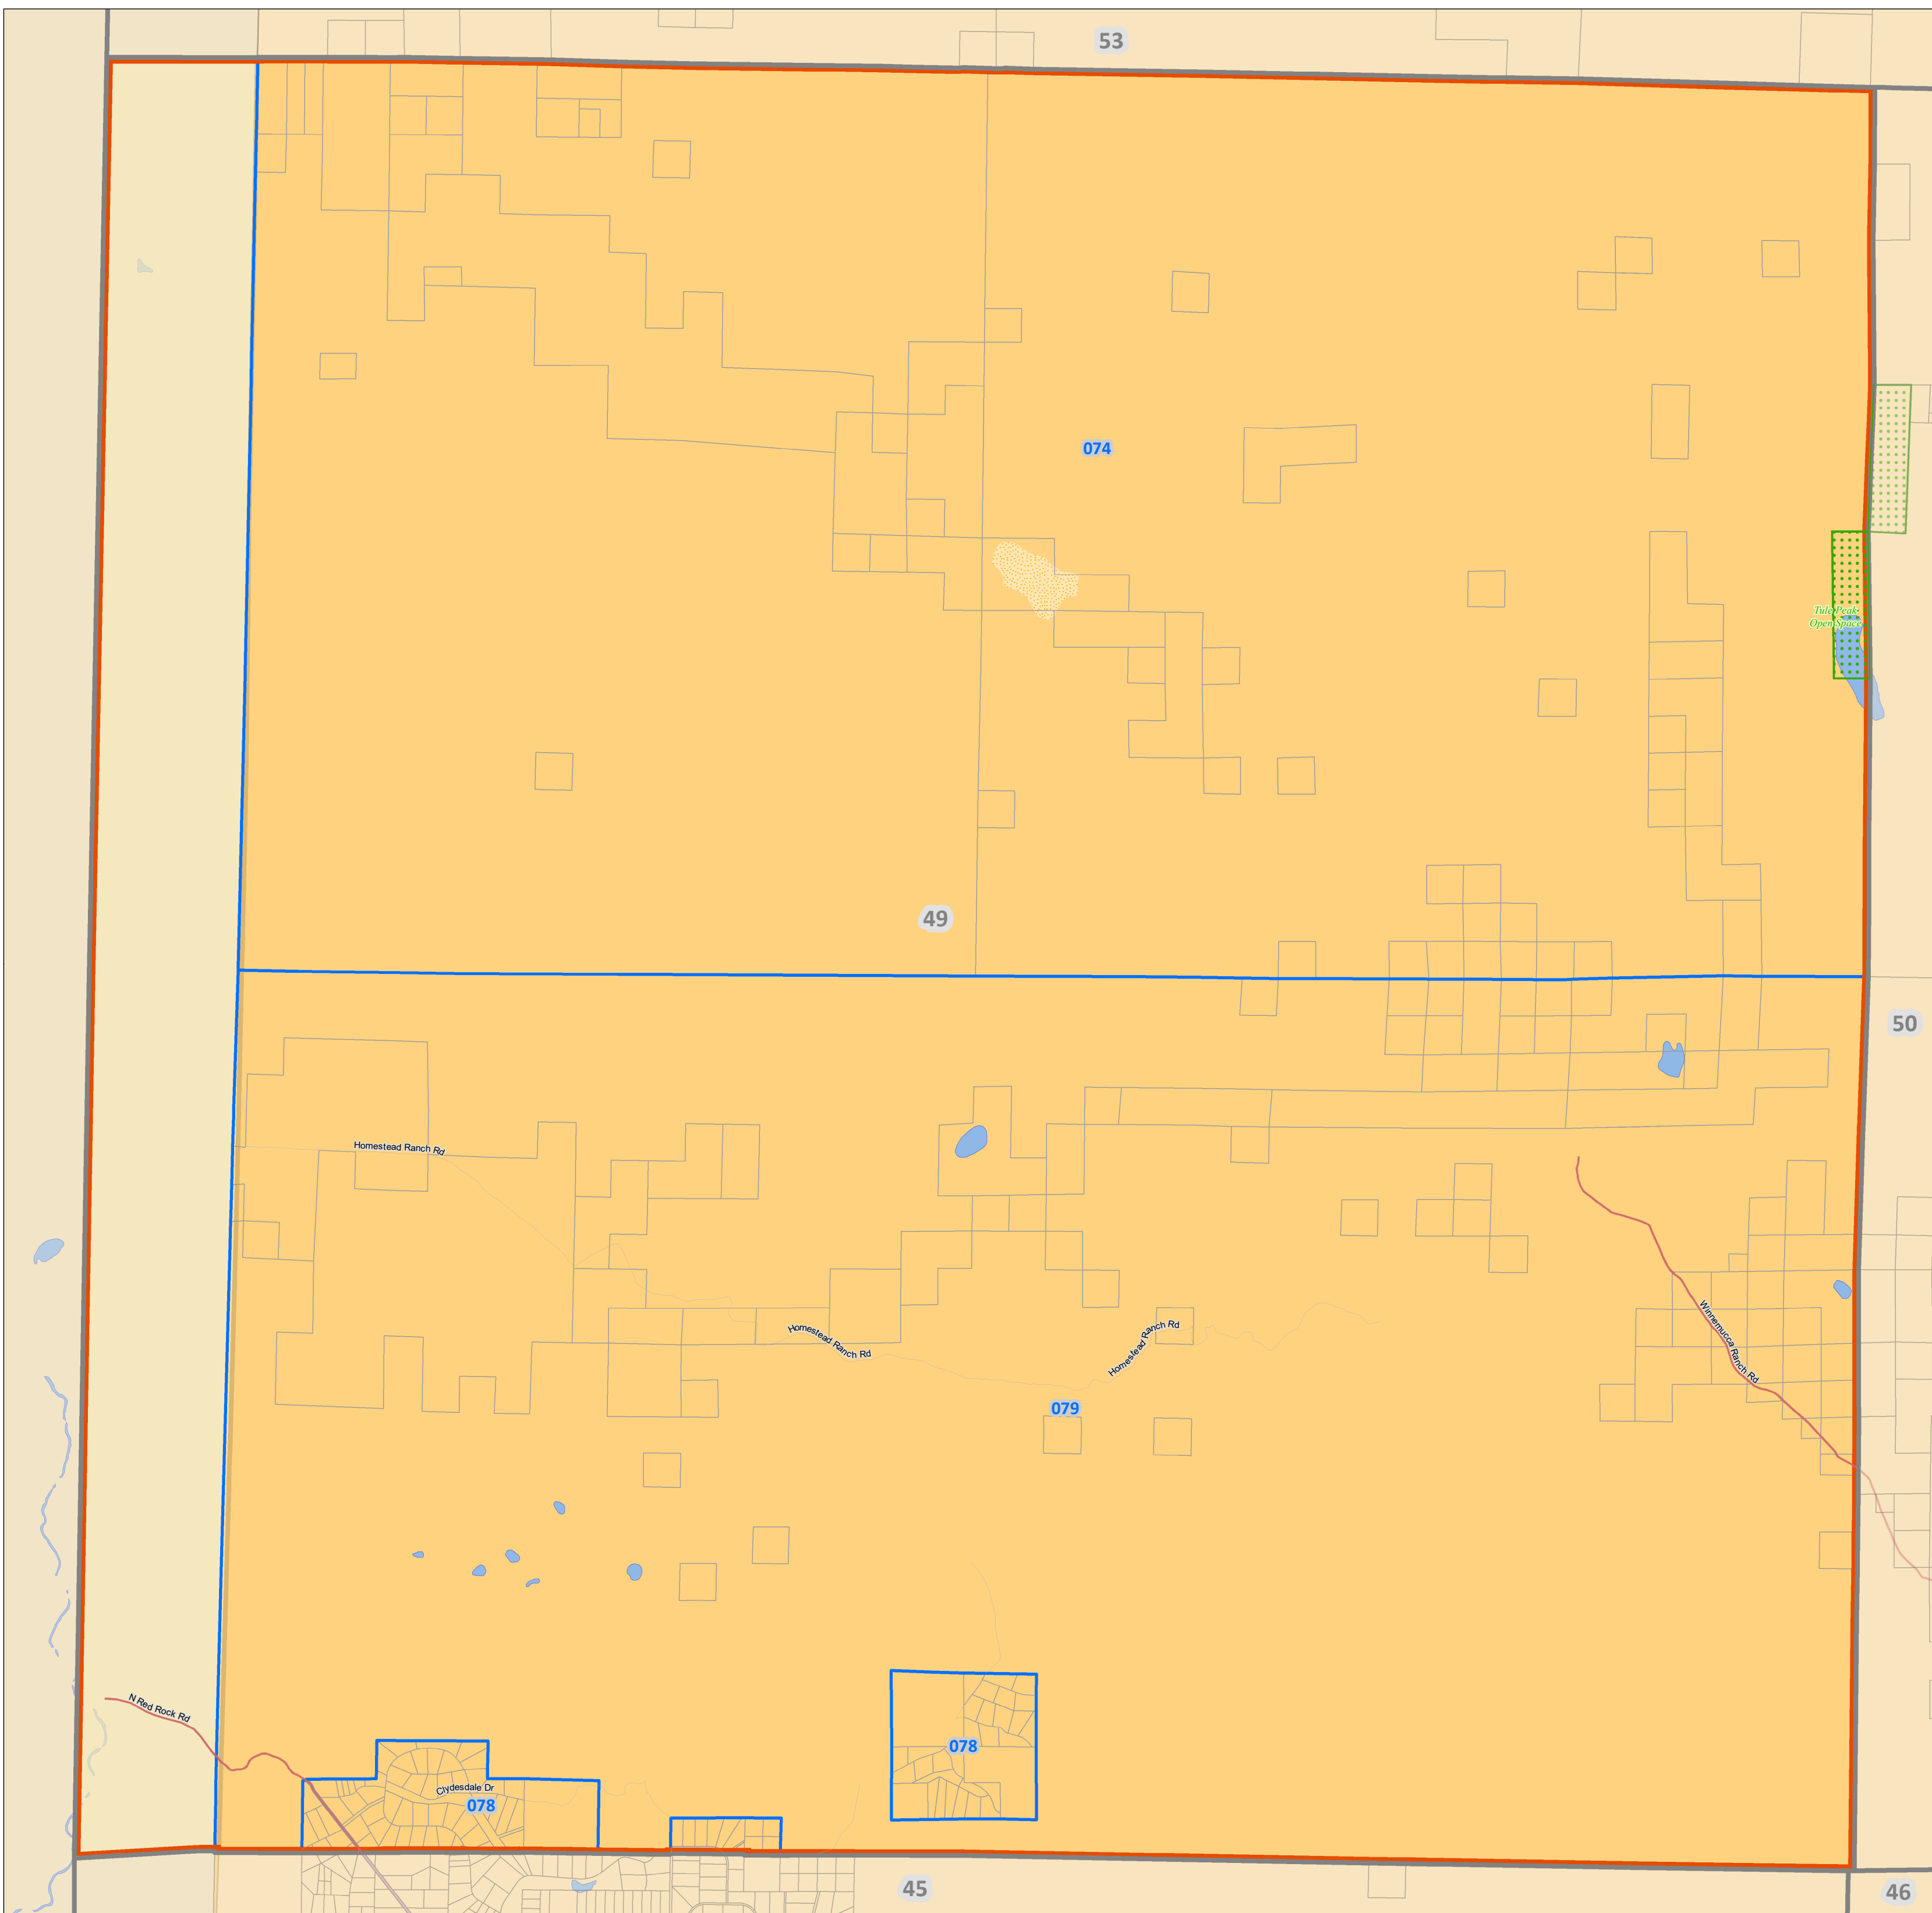

# Washoe County Tax Districts

Office of Washoe County Assessor

Page 49

## Map Legend

- Major Road
- Index Pages
- Book
- Regional Counties
- Water Feature
- Playa
- Washoe County**
- 9000 Washoe County - (Rural)

This map was prepared for the use of the Washoe County Assessor for illustrative purposes only. It does not represent a survey of the premises. No liability is assumed as to the sufficiency or accuracy of the data delineated hereon.  
November 2022