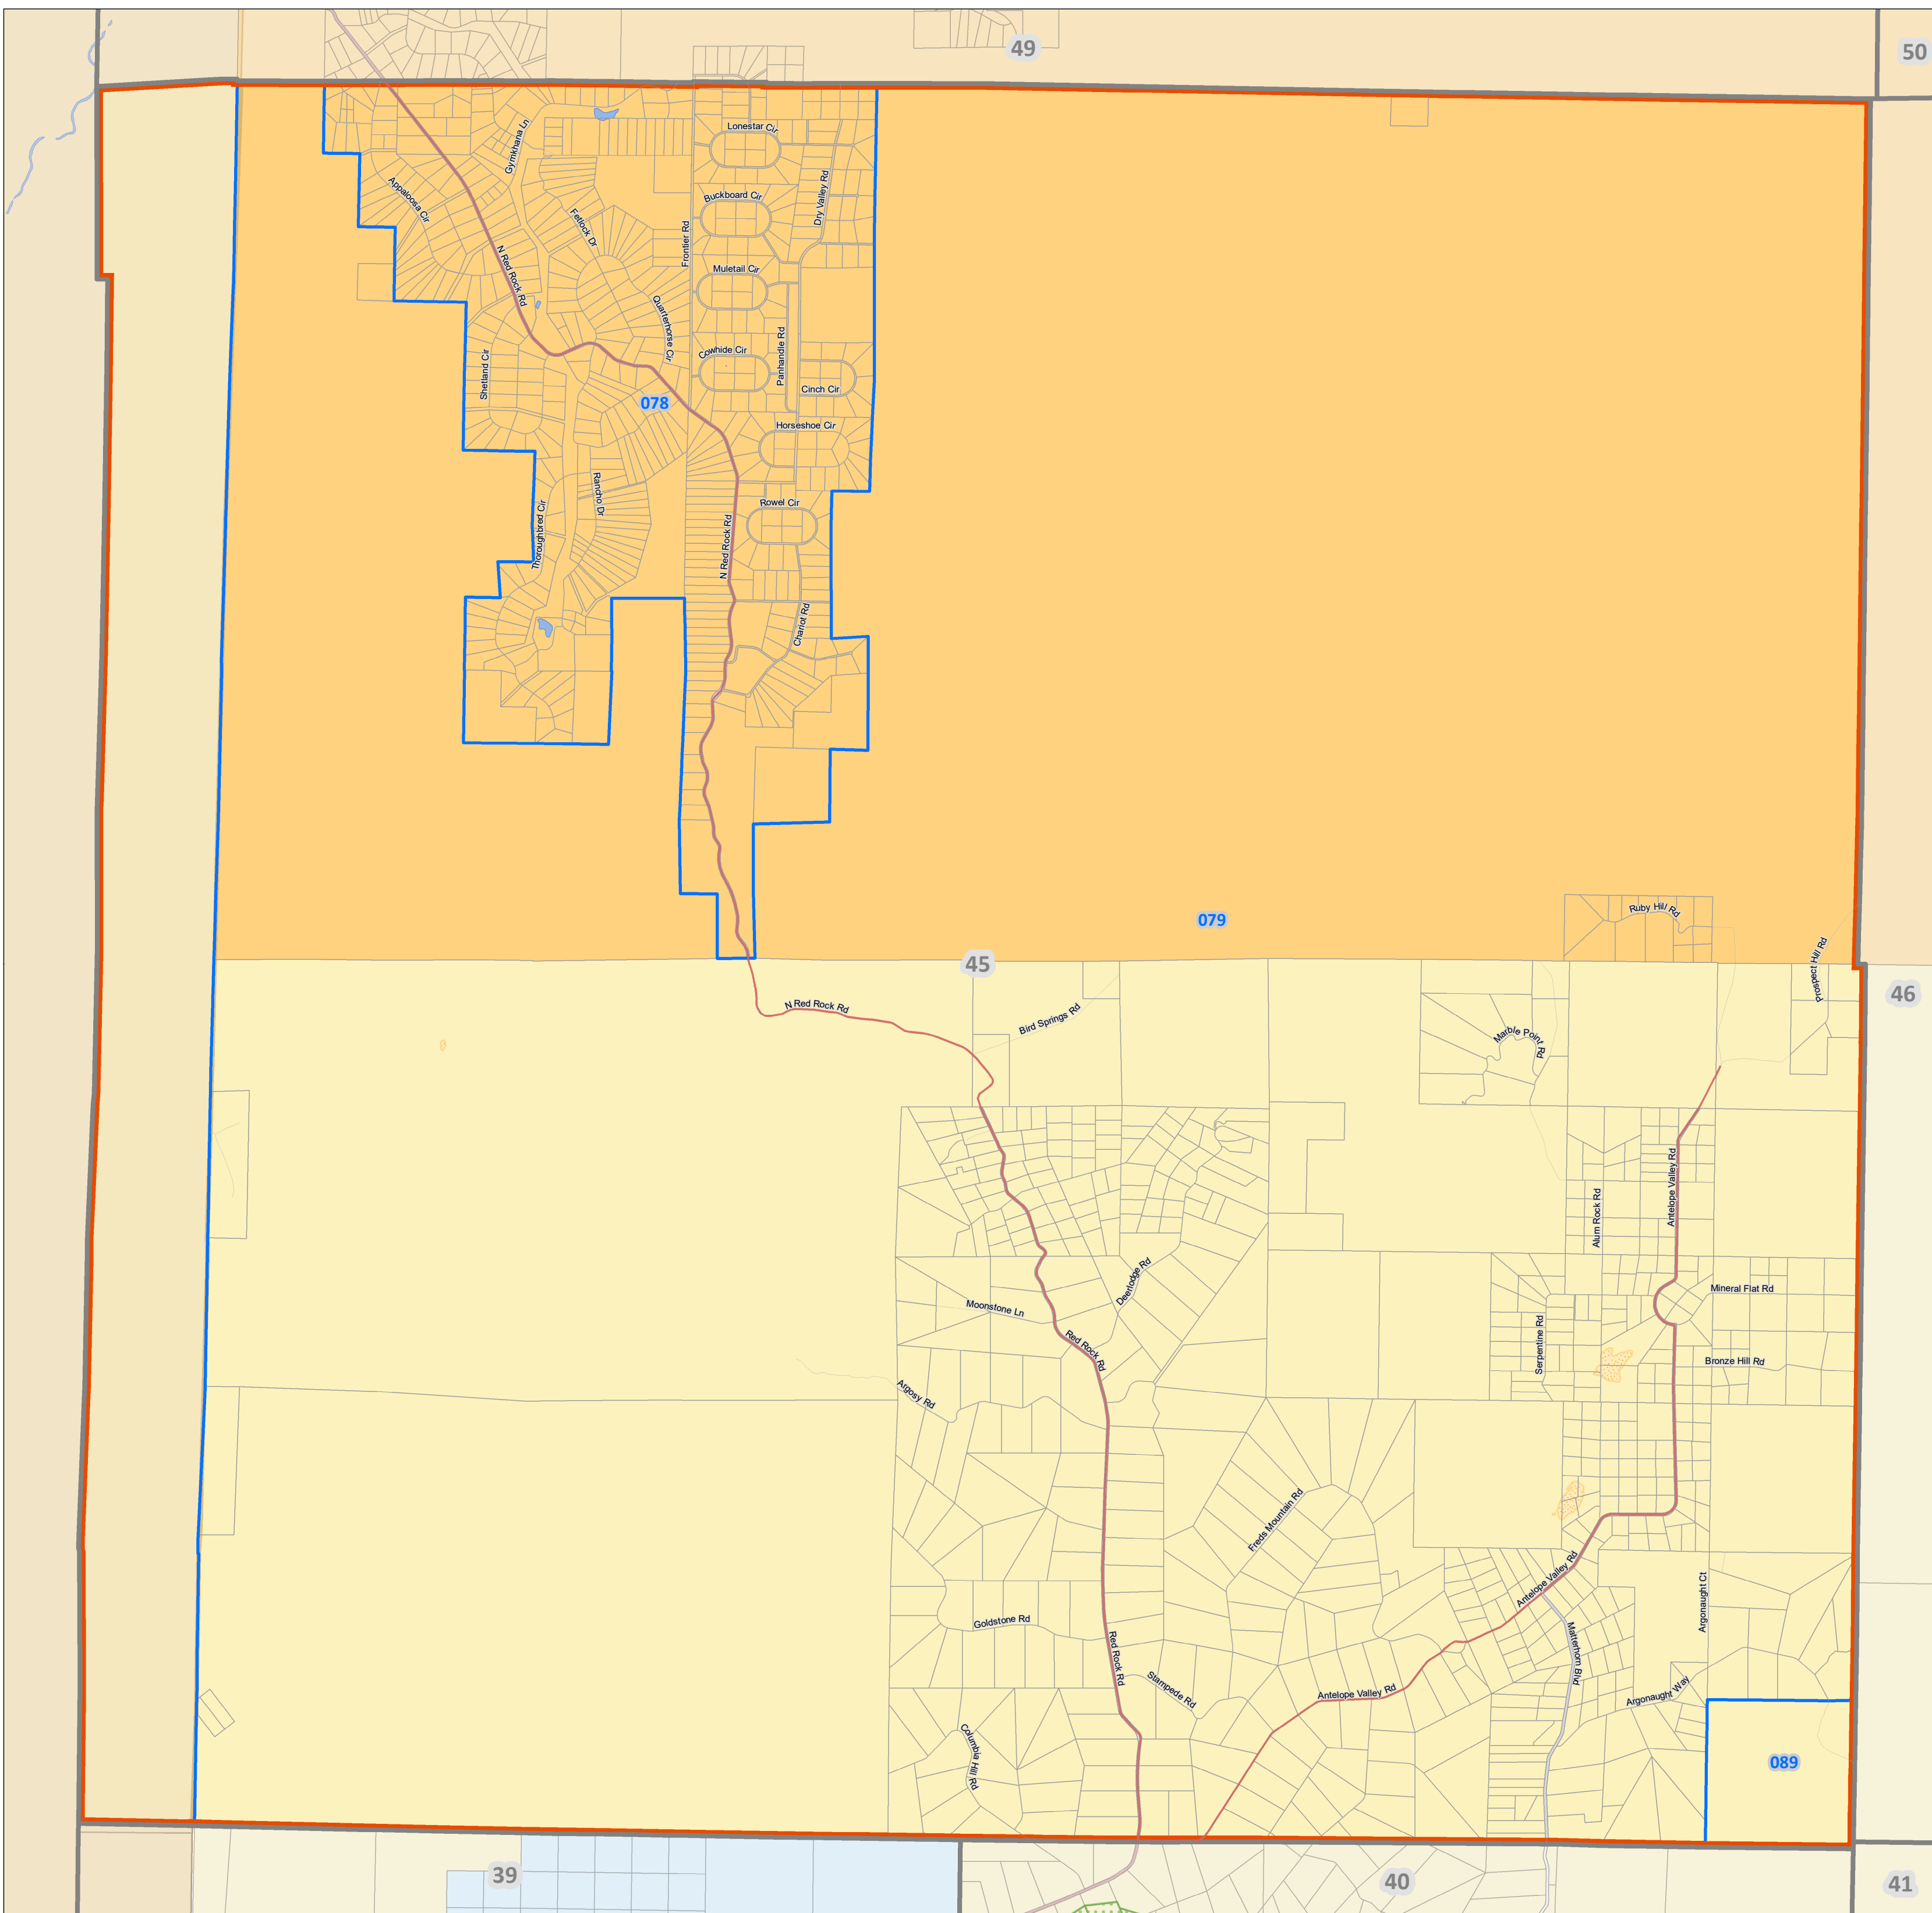

Washoe County Tax Districts

Office of Washoe County Assessor

Page 45

Map Legend

- Major Road
- Index Pages
- Book
- Regional Counties
- Water Feature
- Playa
- Truckee Meadows Fire Production District**
 - 4000 Truckee Meadows F.P.D.
- Washoe County**
 - 9000 Washoe County - (Rural)

This map was prepared for the use of the Washoe County Assessor for illustrative purposes only. It does not represent a survey of the premises. No liability is assumed as to the sufficiency or accuracy of the data delineated hereon. November 2022