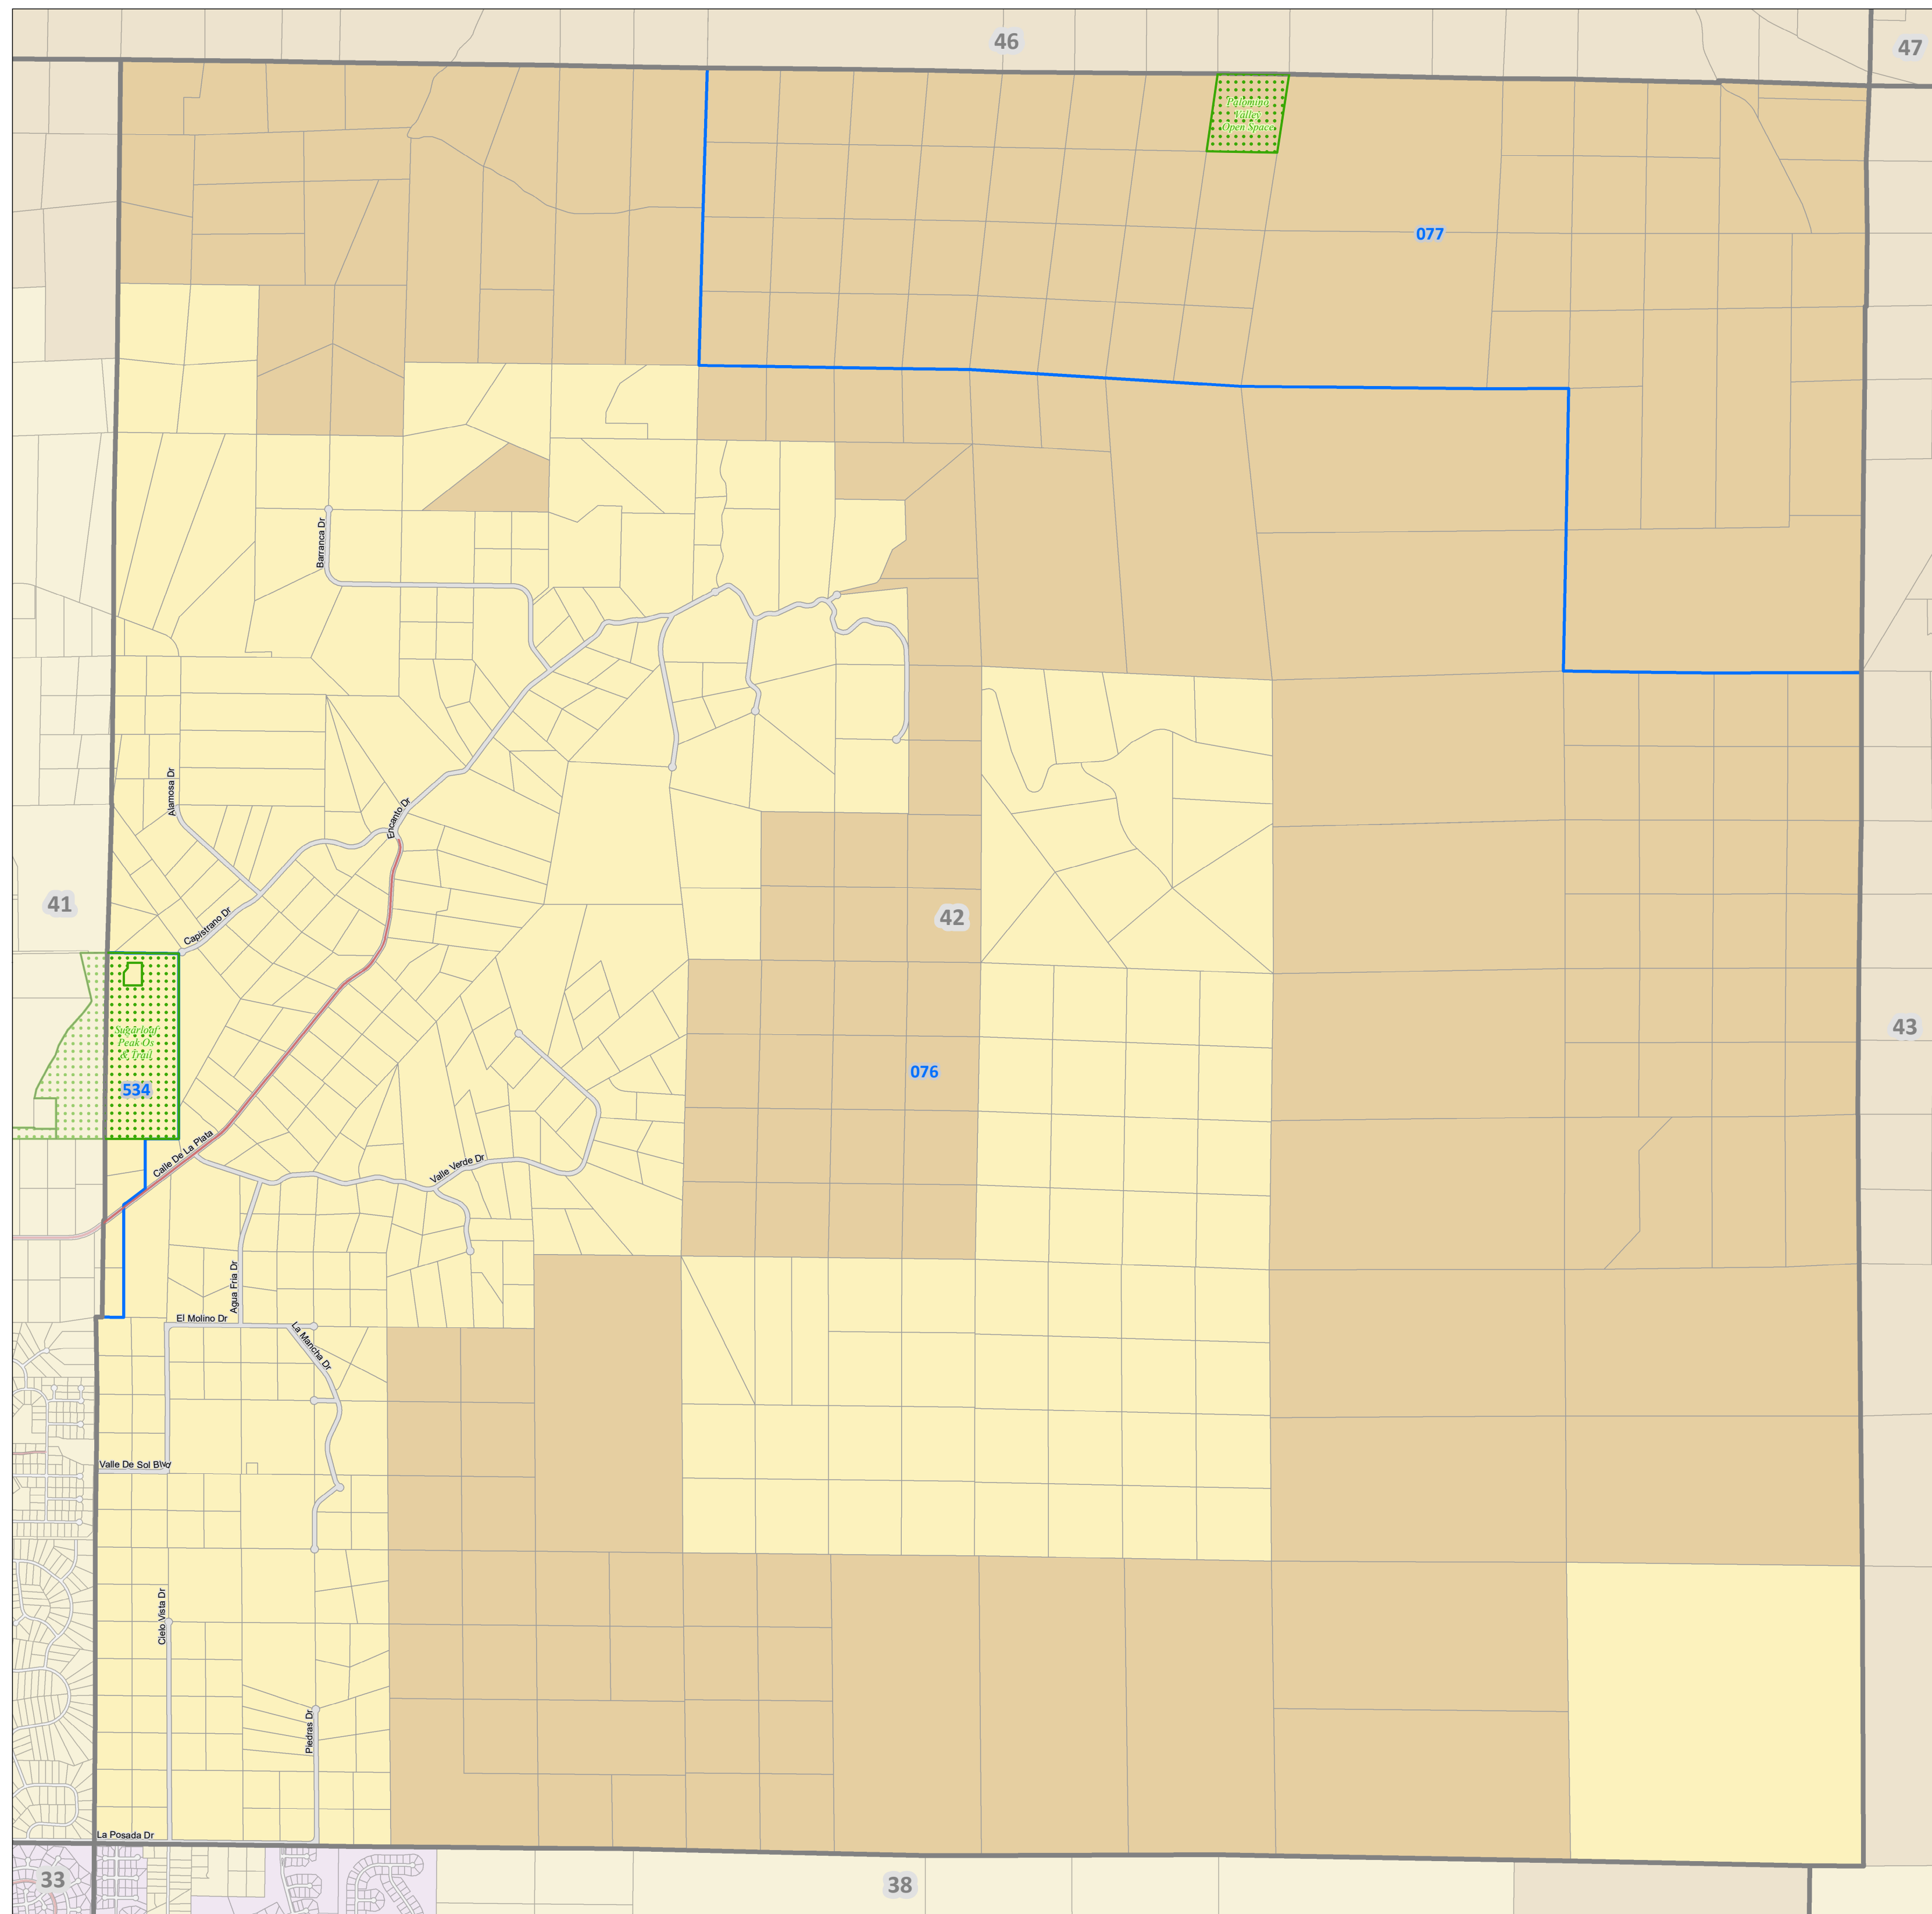

Washoe County Tax Districts

Office of Washoe County Assessor

Page 42

Map Legend

- Major Road
- Index Pages
- Book

Truckee Meadows Fire Production District

- 4000 Truckee Meadows F.P.D.
- 4400 Truckee Meadows F.P.D. - Palomino Valley

This map was prepared for the use of the Washoe County Assessor for illustrative purposes only. It does not represent a survey of the premises. No liability is assumed as to the sufficiency or accuracy of the data delineated hereon.
November 2022