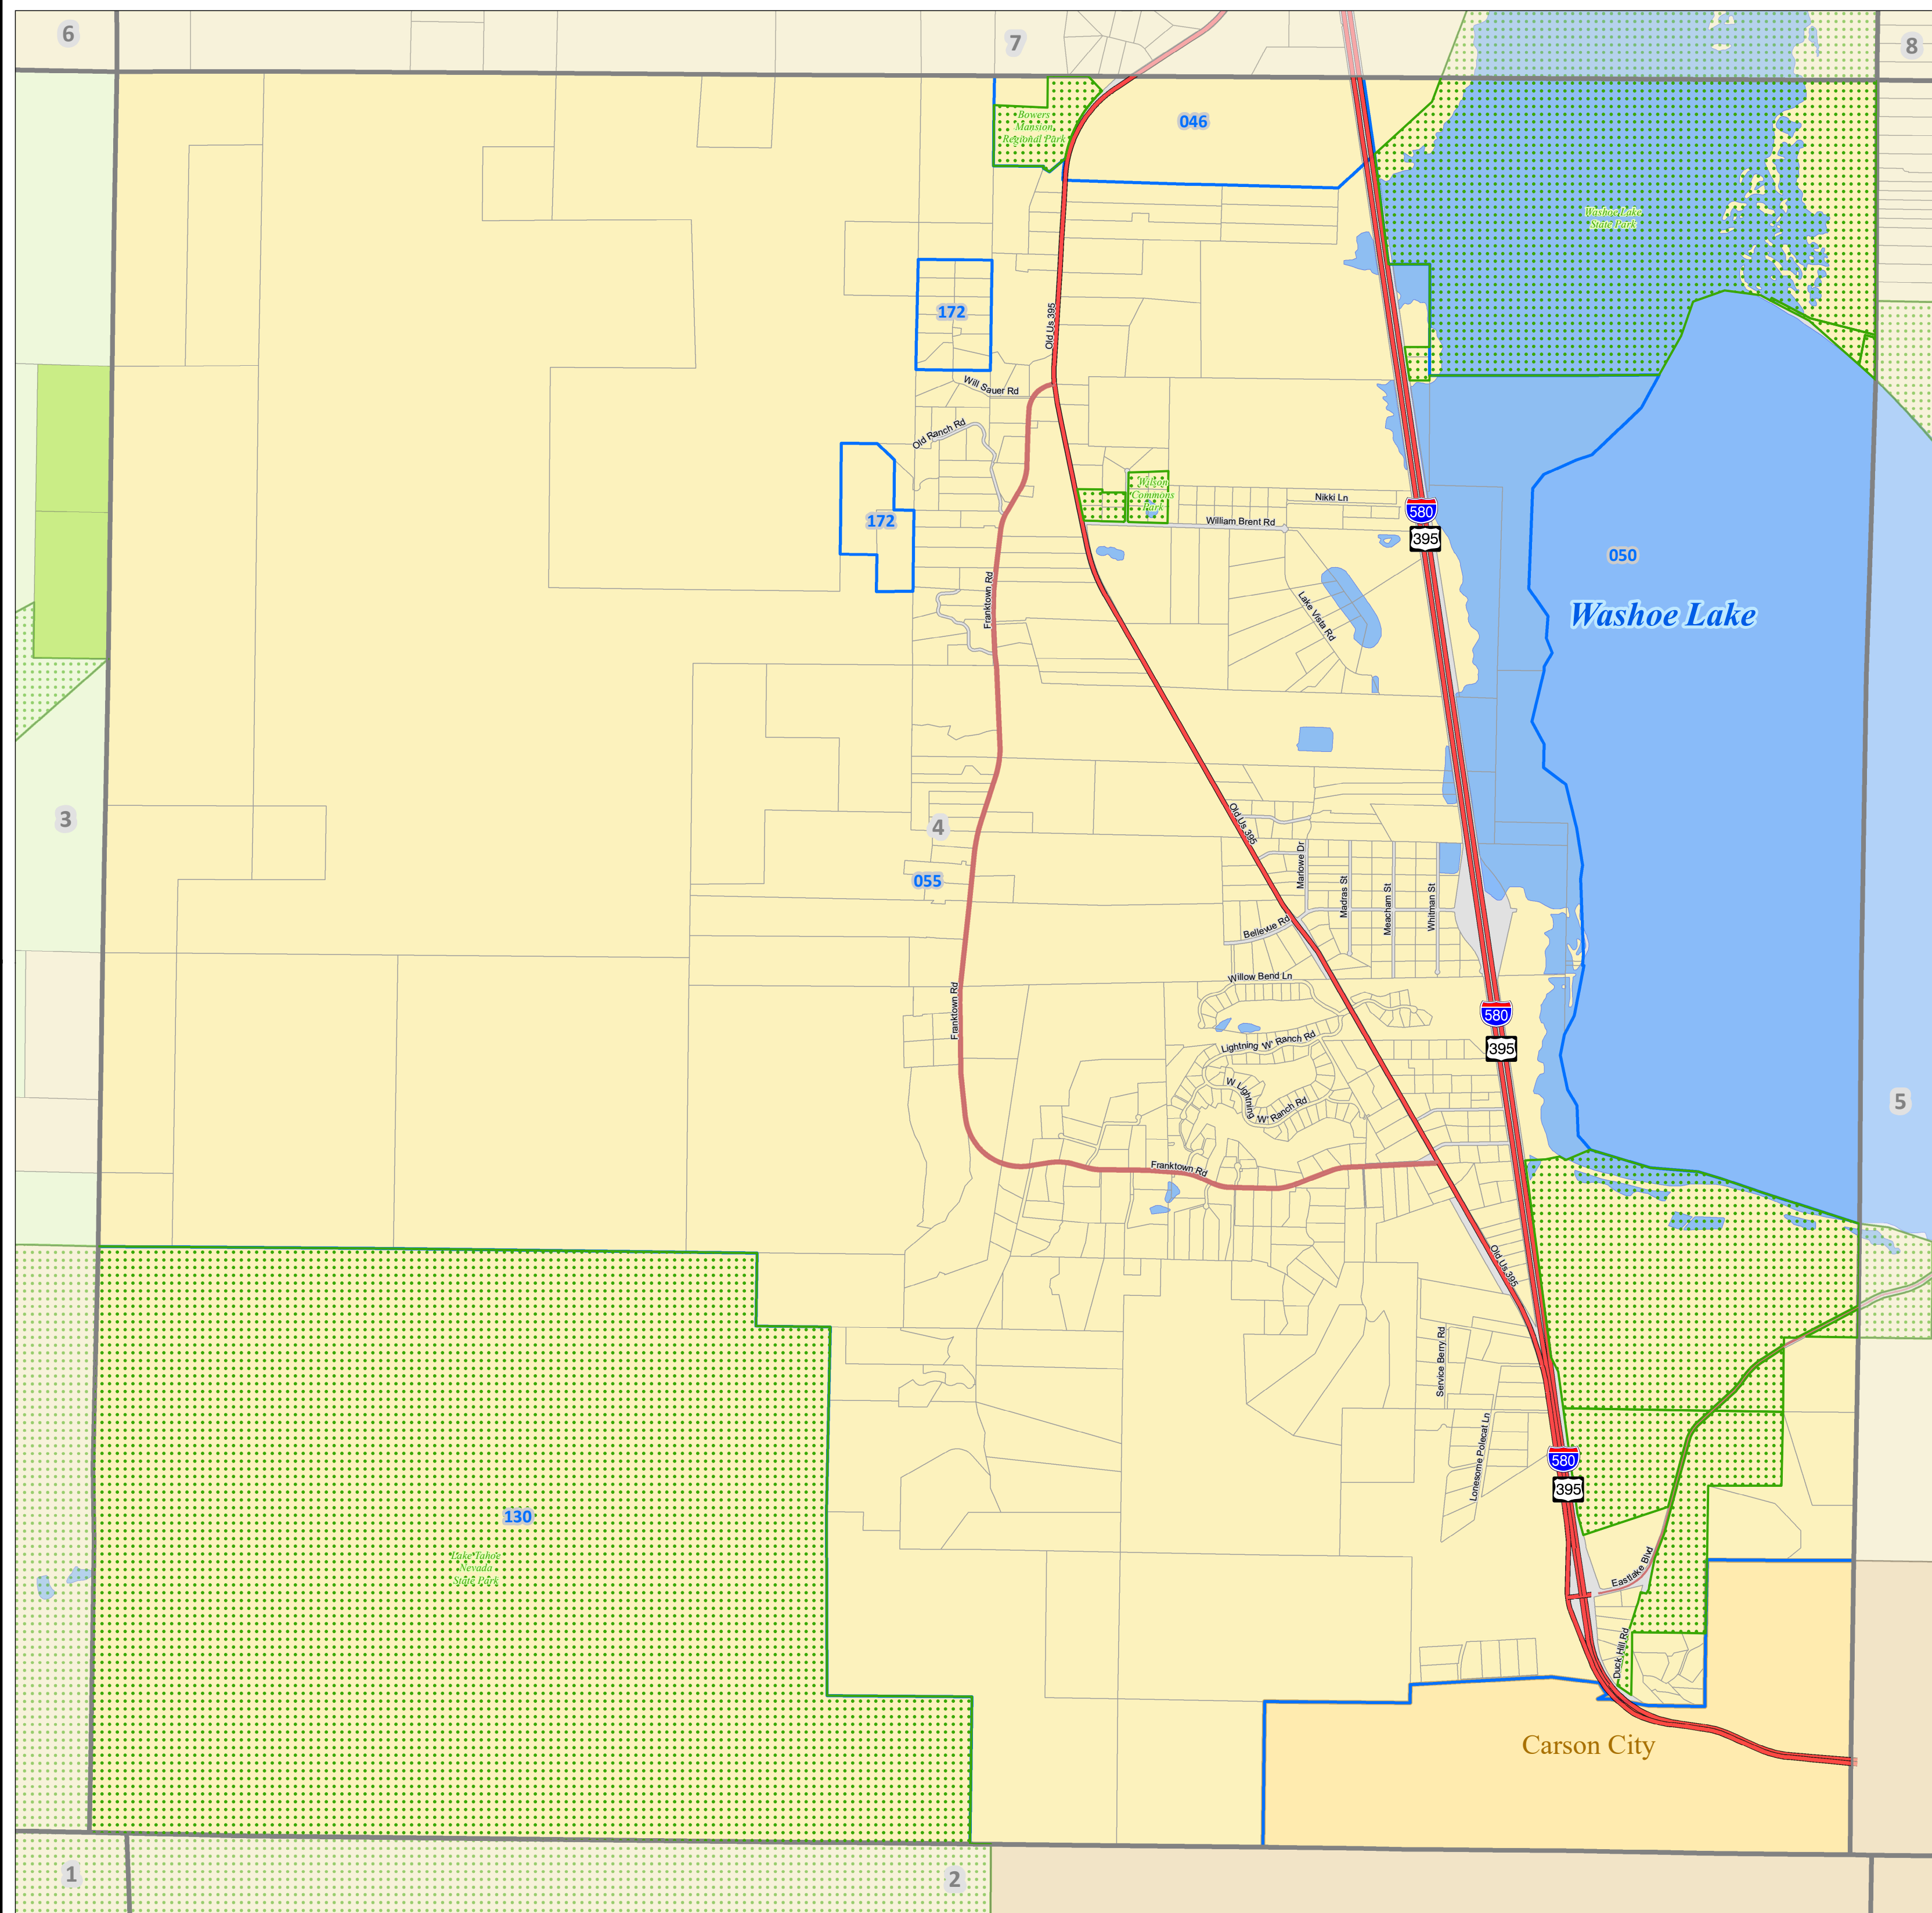

Washoe County Tax Districts

Office of Washoe County Assessor

Page 4

Map Legend

- Freeway
- Highway
- Major Road
- Index Pages
- Book
- Regional Counties
- Water Feature
- Truckee Meadows Fire Production District**
- 4000 Truckee Meadows F.P.D.

This map was prepared for the use of the Washoe County Assessor for illustrative purposes only. It does not represent a survey of the premises. No liability is assumed as to the sufficiency or accuracy of the data delineated hereon. November 2022