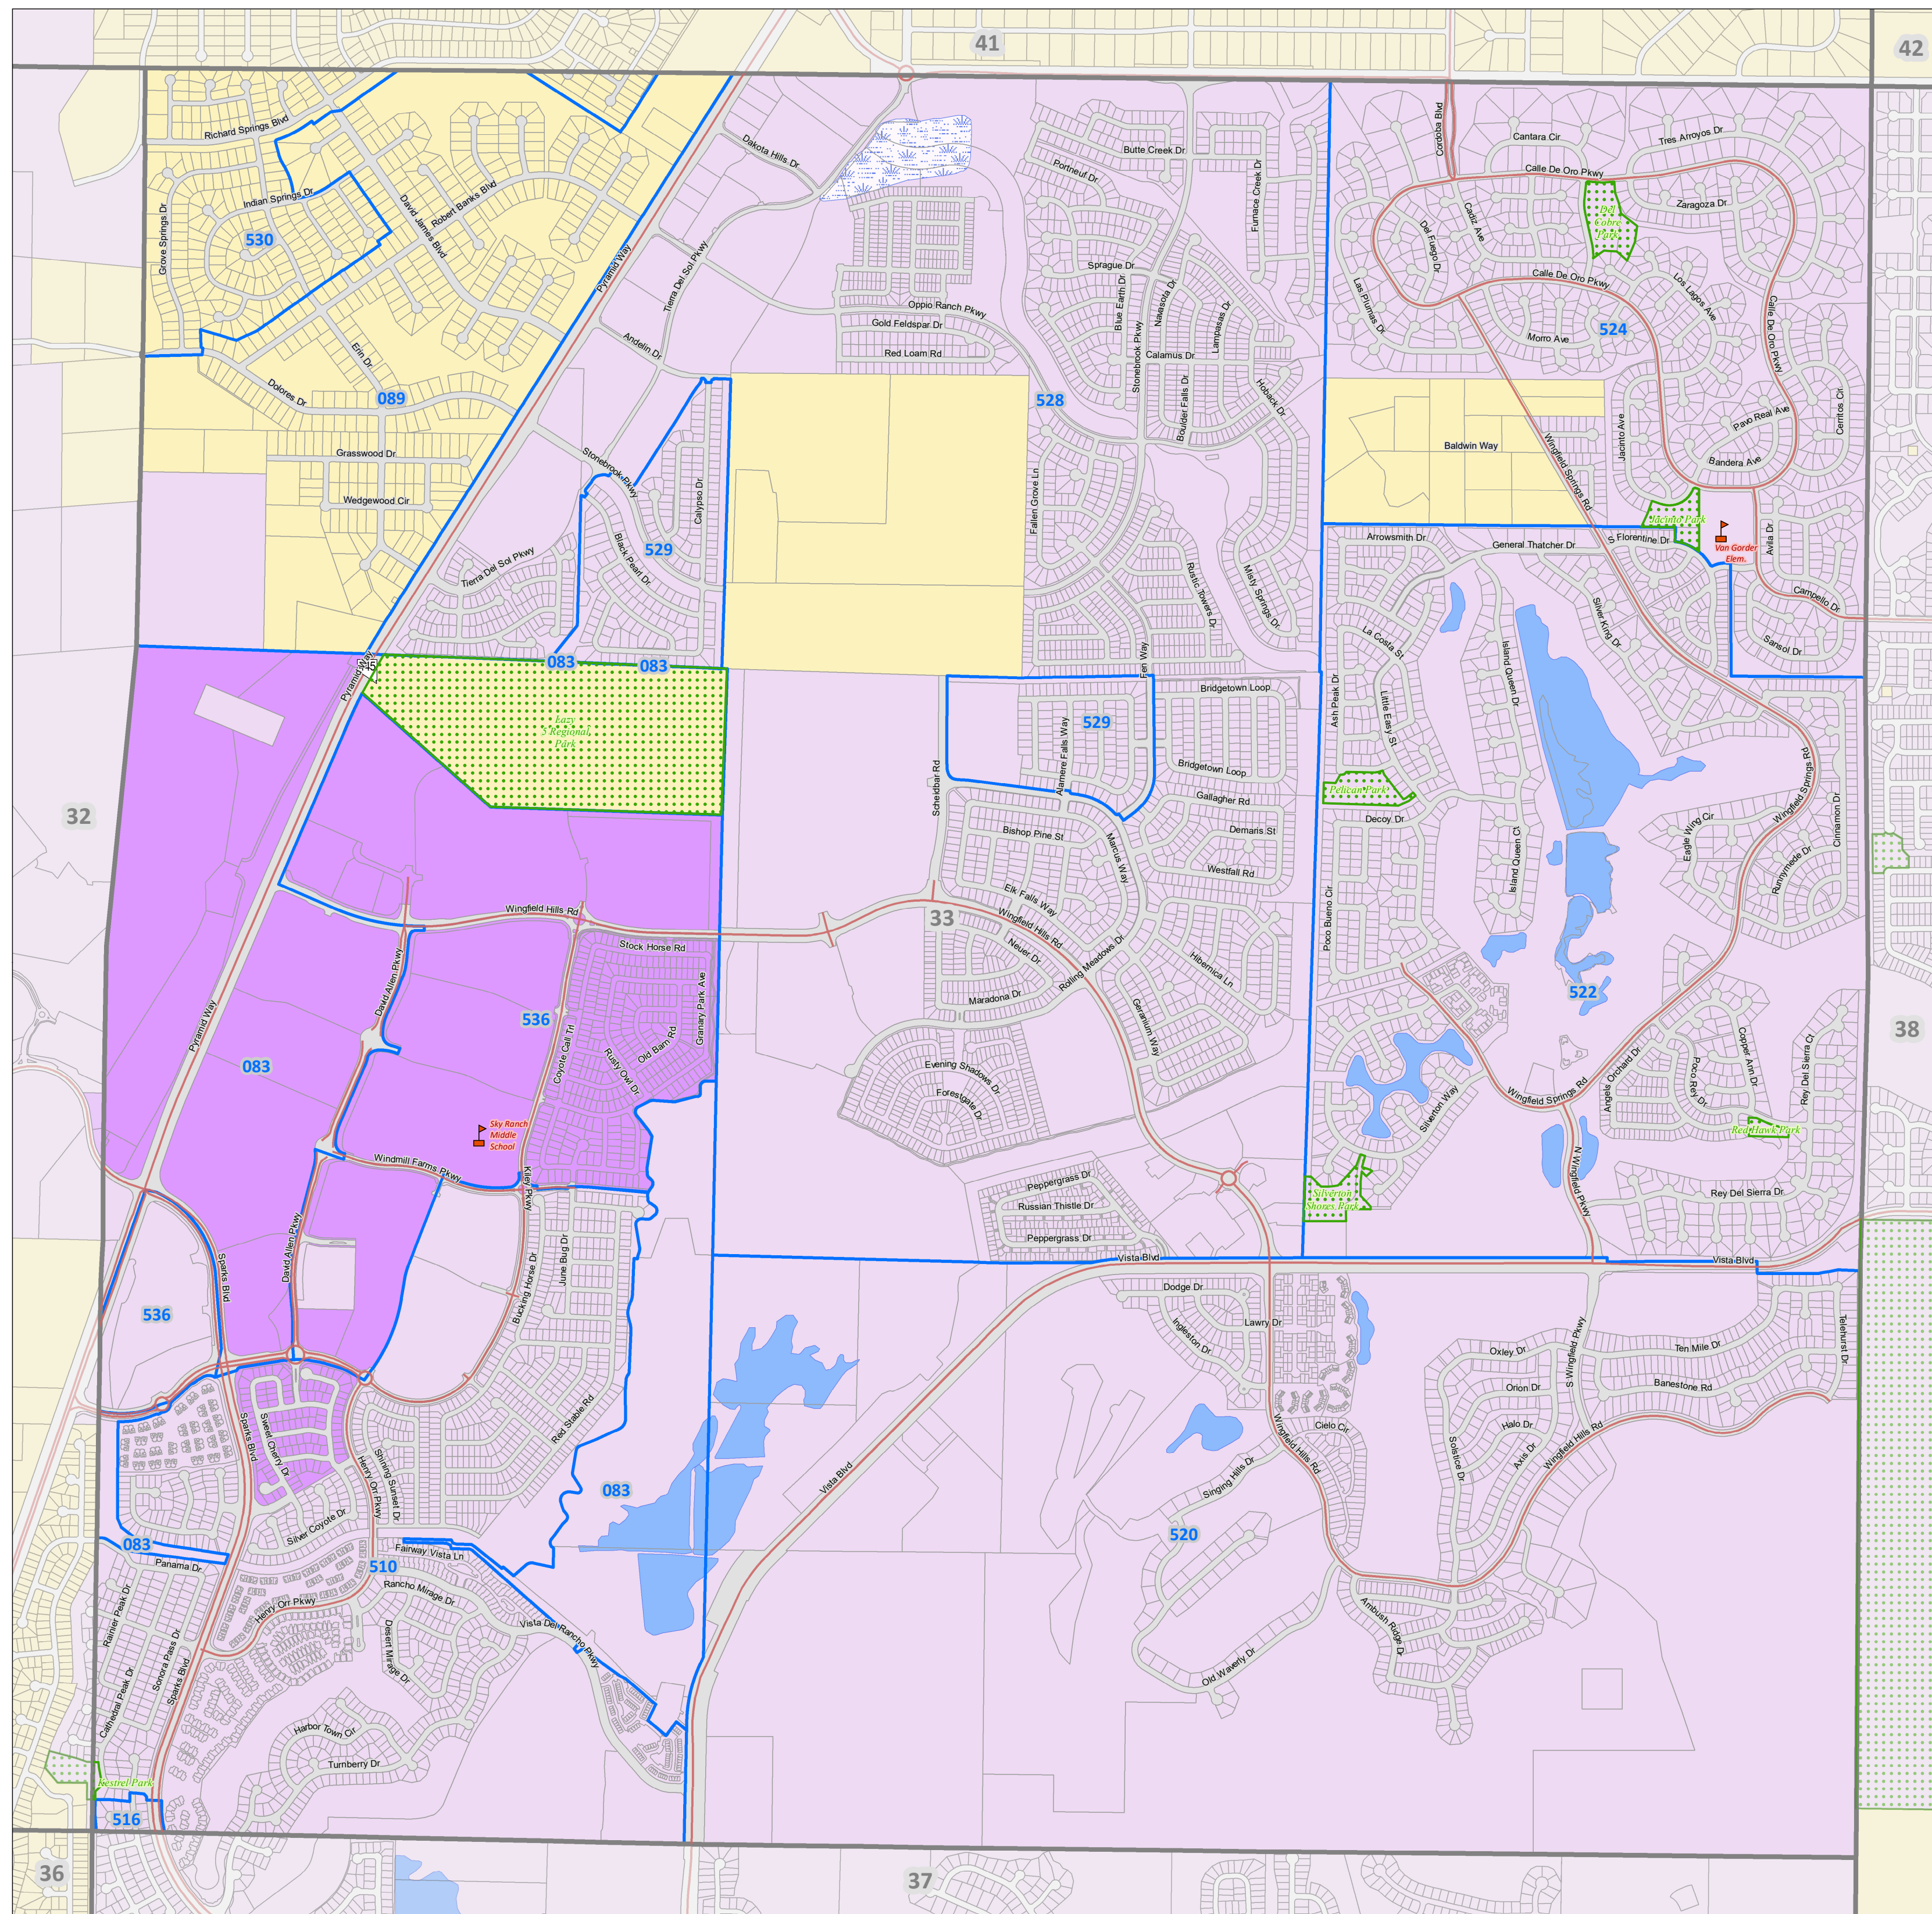

Washoe County Tax Districts

Office of Washoe County Assessor

Map Legend

- Schools
- Major Road
- Index Pages
- Book
- Water Feature
- Wetlands
- City of Sparks**
 - 2000 City of Sparks
 - 2020 City of Sparks - Kiley Ranch Increment Area
- Truckee Meadows Fire Production District**
 - 4000 Truckee Meadows F.P.D.

39	40	41	42
29	30	31	32
19	20	21	22
10	11	12	13
6	7	8	9
3	4	5	
1	2		

This map was prepared for the use of the Washoe County Assessor for illustrative purposes only. It does not represent a survey of the premises. No liability is assumed as to the sufficiency or accuracy of the data delineated hereon. November 2022