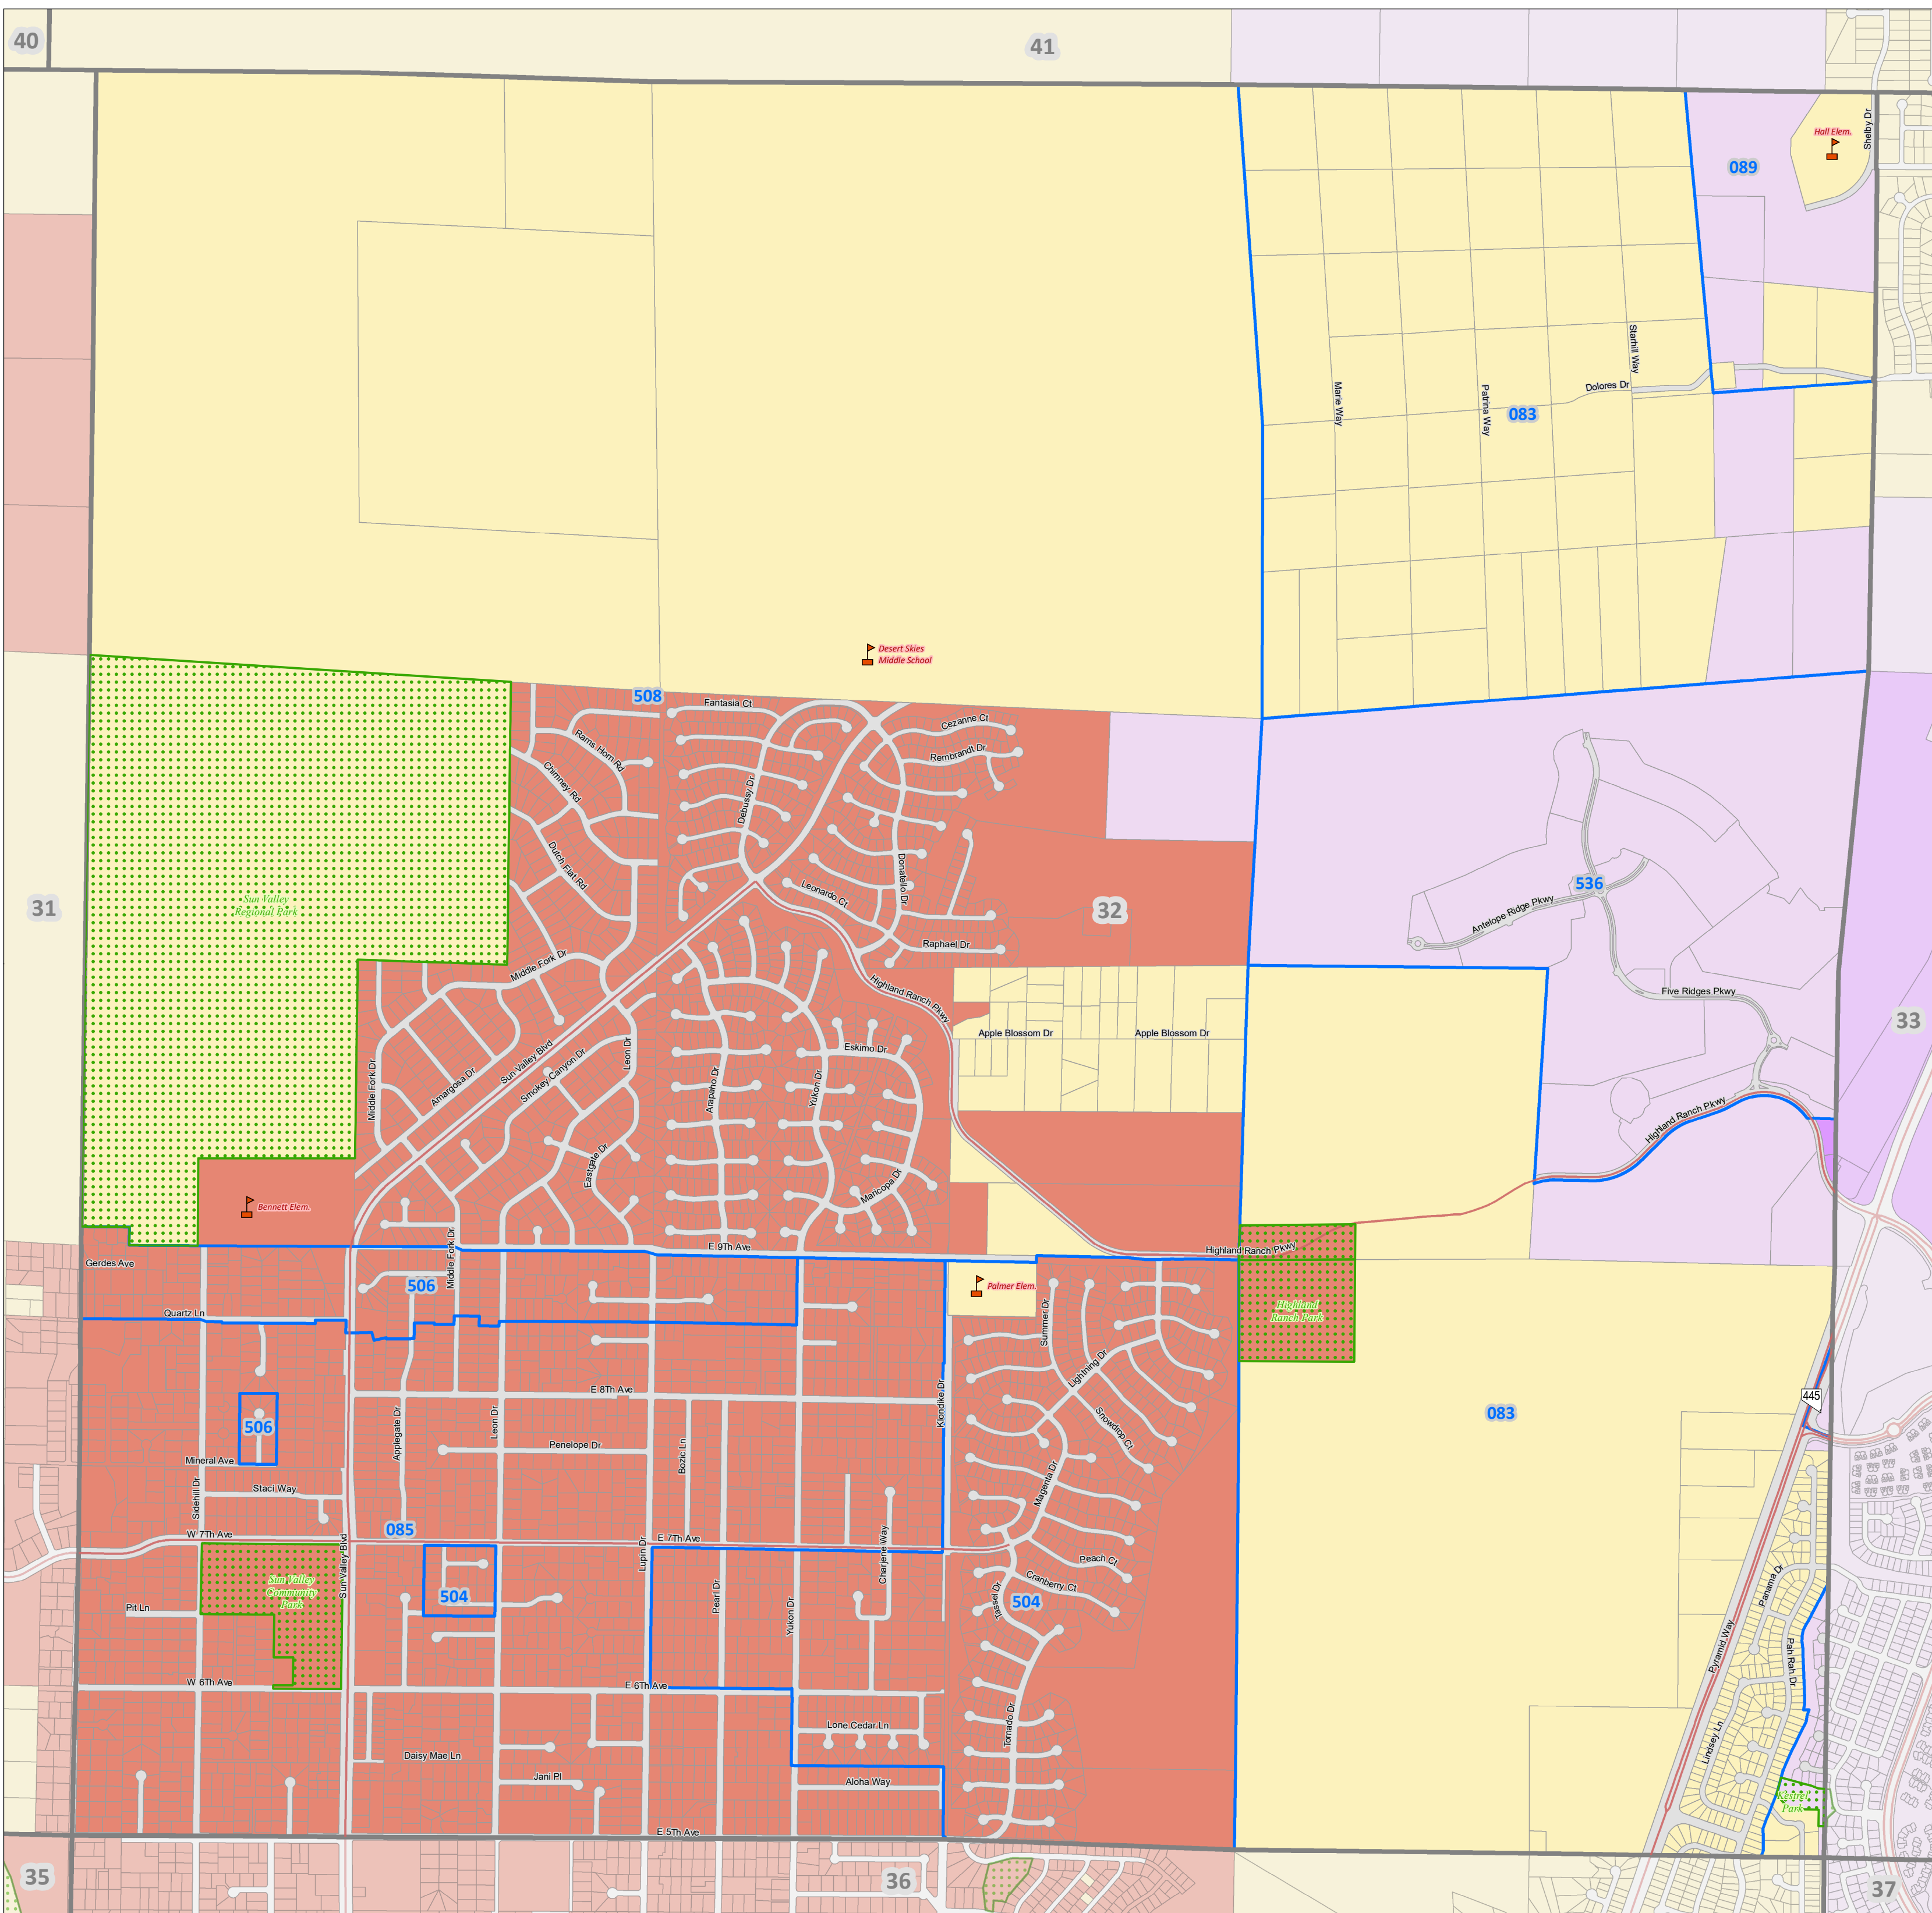

Washoe County Tax Districts

Office of Washoe County Assessor

Page 32

Map Legend

- Schools
- Major Road
- Index Pages
- Book
- City of Sparks**
- 2000 City of Sparks
- 2020 City of Sparks - Kiley Ranch Increment Area
- Truckee Meadows Fire Production District**
- 4000 Truckee Meadows F.P.D.
- 4020 Truckee Meadows F.P.D. - Sun Valley Water

This map was prepared for the use of the Washoe County Assessor for illustrative purposes only. It does not represent a survey of the premises. No liability is assumed as to the sufficiency or accuracy of the data delineated hereon. November 2022