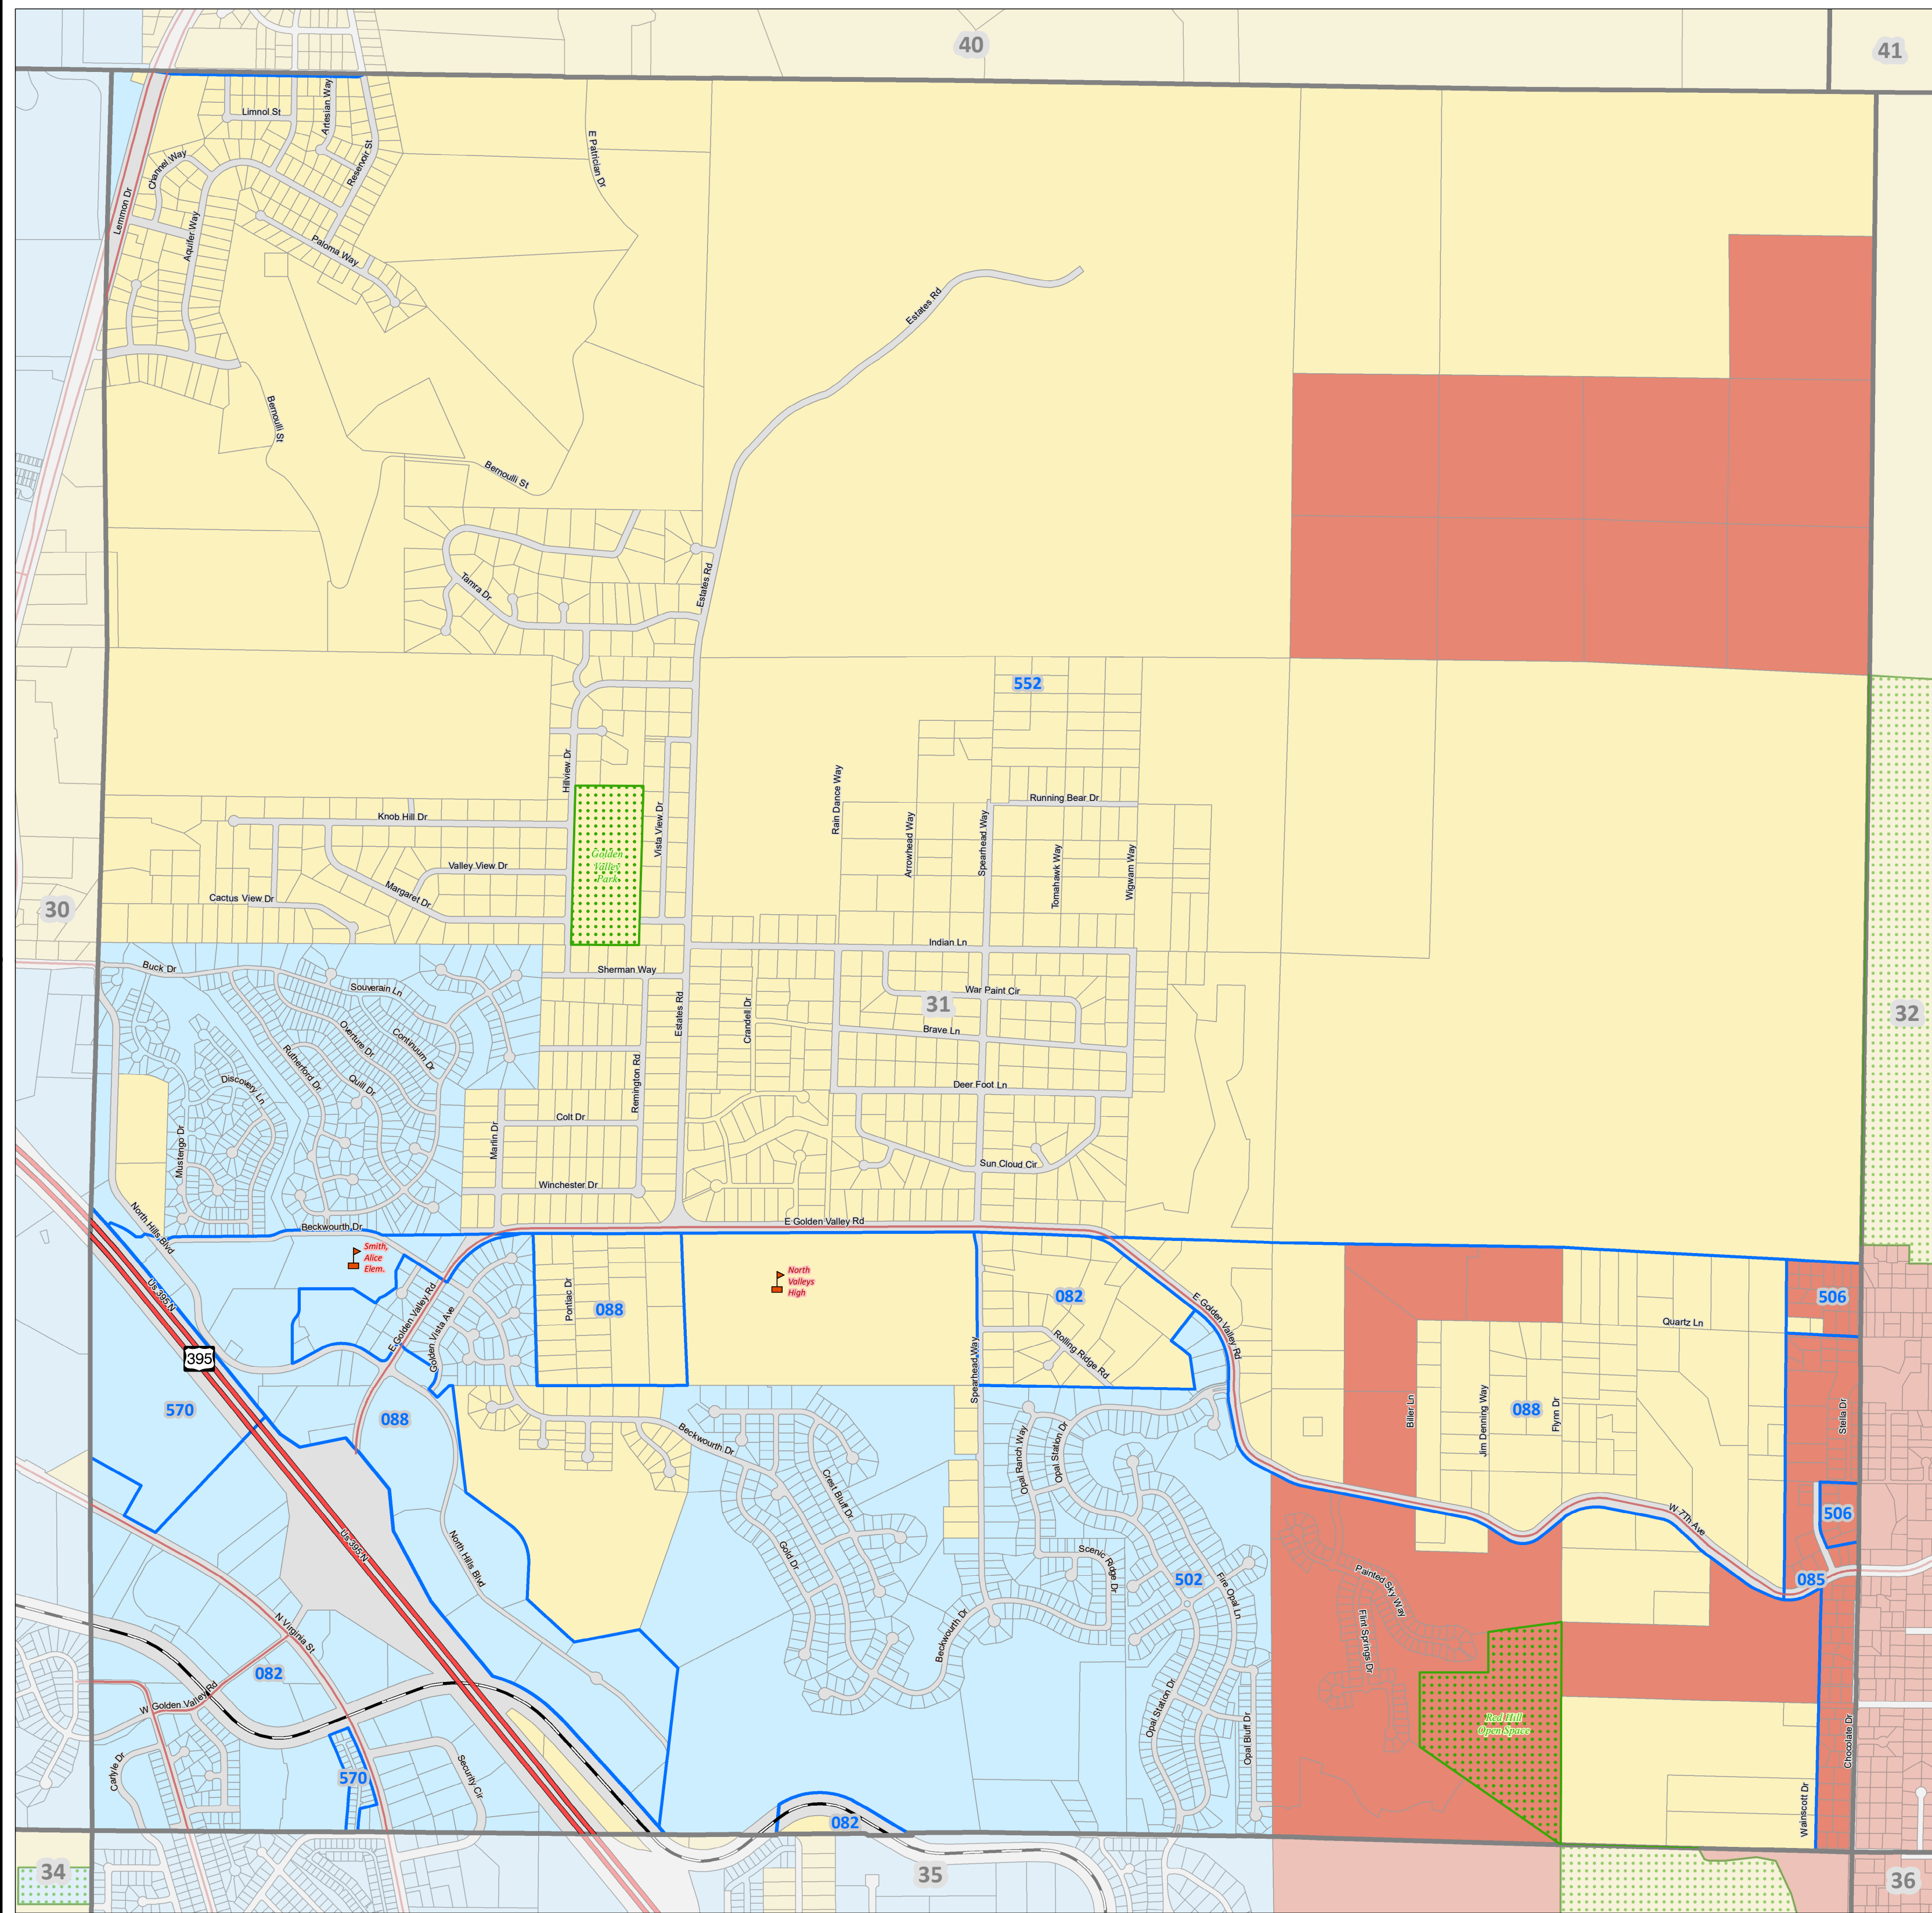

Washoe County Tax Districts

Office of Washoe County Assessor

Page 31

Map Legend

- Schools
- Freeway
- Major Road
- Railroad
- Index Pages
- Book
- City of Reno**
- 1000 City of Reno
- Truckee Meadows Fire Production District**
- 4000 Truckee Meadows F.P.D.
- 4020 Truckee Meadows F.P.D. - Sun Valley Water

This map was prepared for the use of the Washoe County Assessor for illustrative purposes only. It does not represent a survey of the premises. No liability is assumed as to the sufficiency or accuracy of the data delineated hereon. November 2022