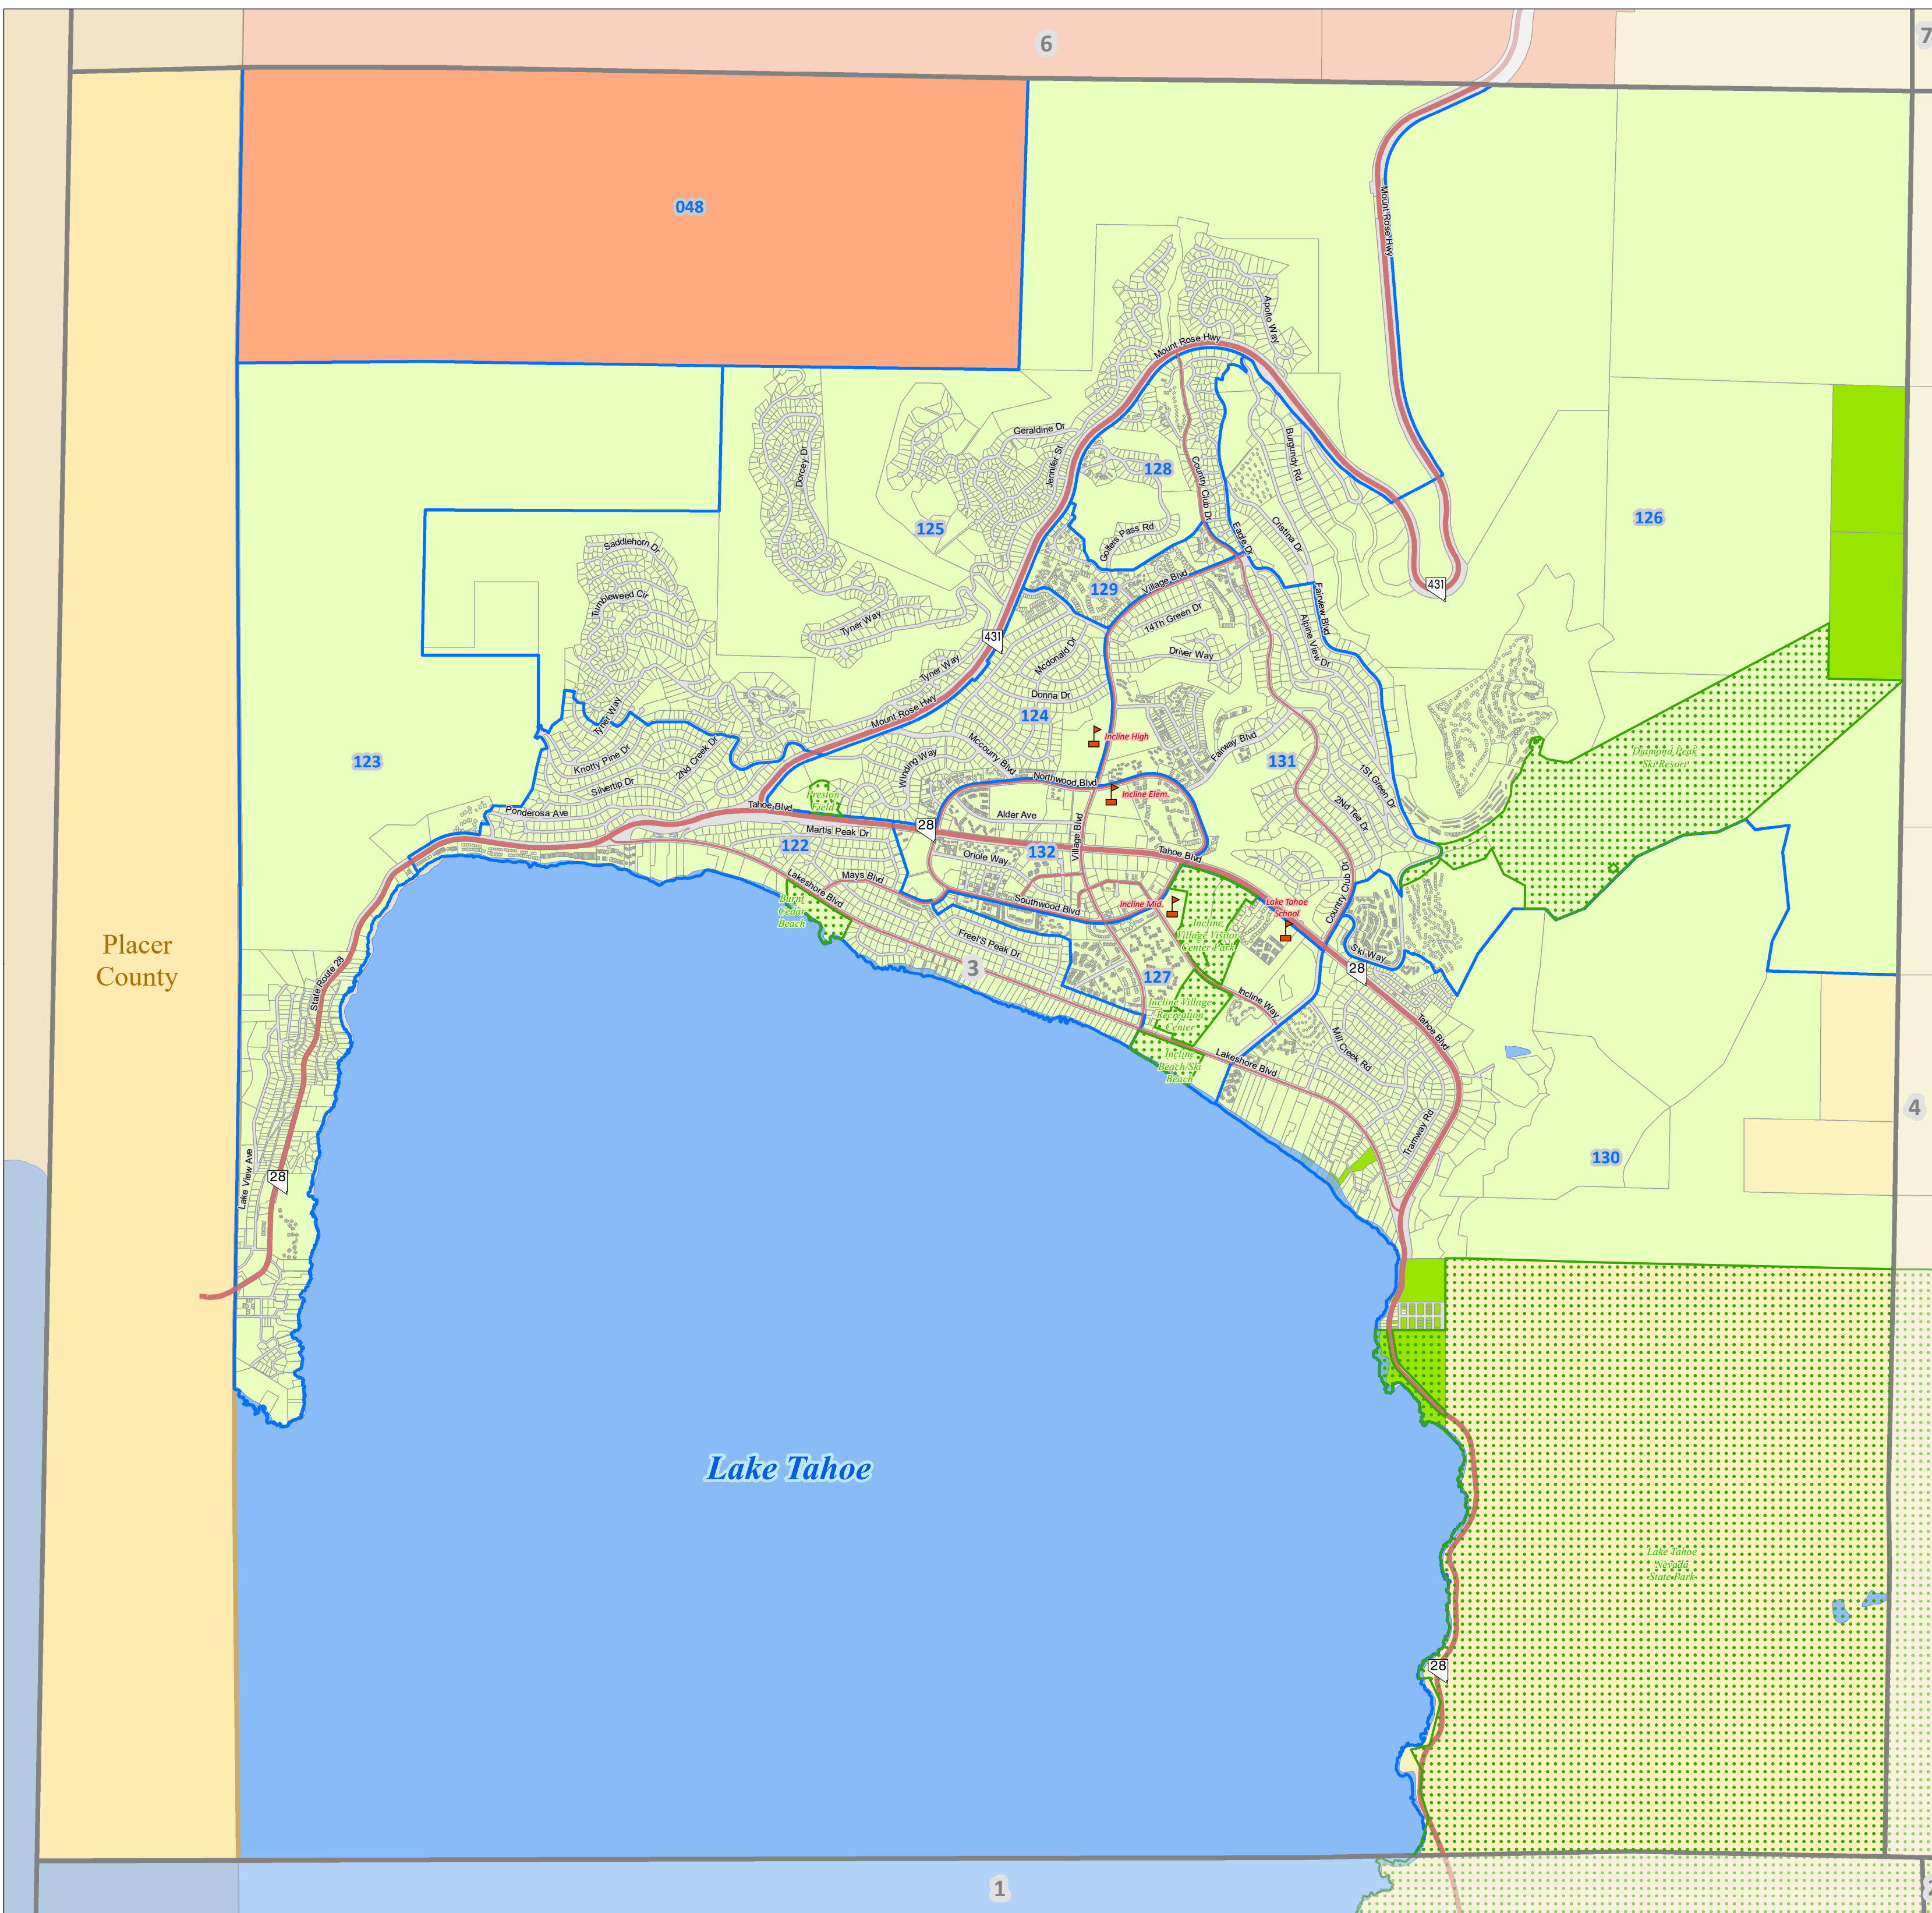

Washoe County Tax Districts

Office of Washoe County Assessor

Page 3

Map Legend

- Schools
 - Highway
 - Major Road
 - Index Pages
 - Book
 - Regional Counties
 - Water Feature
- Truckee Meadows Fire Production District**
- 4000 Truckee Meadows F.P.D.
 - 4500 Truckee Meadows F.P.D. - Tahoe Regional Planning Agency
- North Lake Tahoe Fire District**
- 5000 North Lake Tahoe Fire District - Tahoe Regional Planning Agency
 - 5200 North Lake Tahoe Fire District - Tahoe Regional Planning Agency Incline Village GID

Placer County

Lake Tahoe

This map was prepared for the use of the Washoe County Assessor for illustrative purposes only. It does not represent a survey of the premises. No liability is assumed as to the sufficiency or accuracy of the data delineated hereon.
November 2022