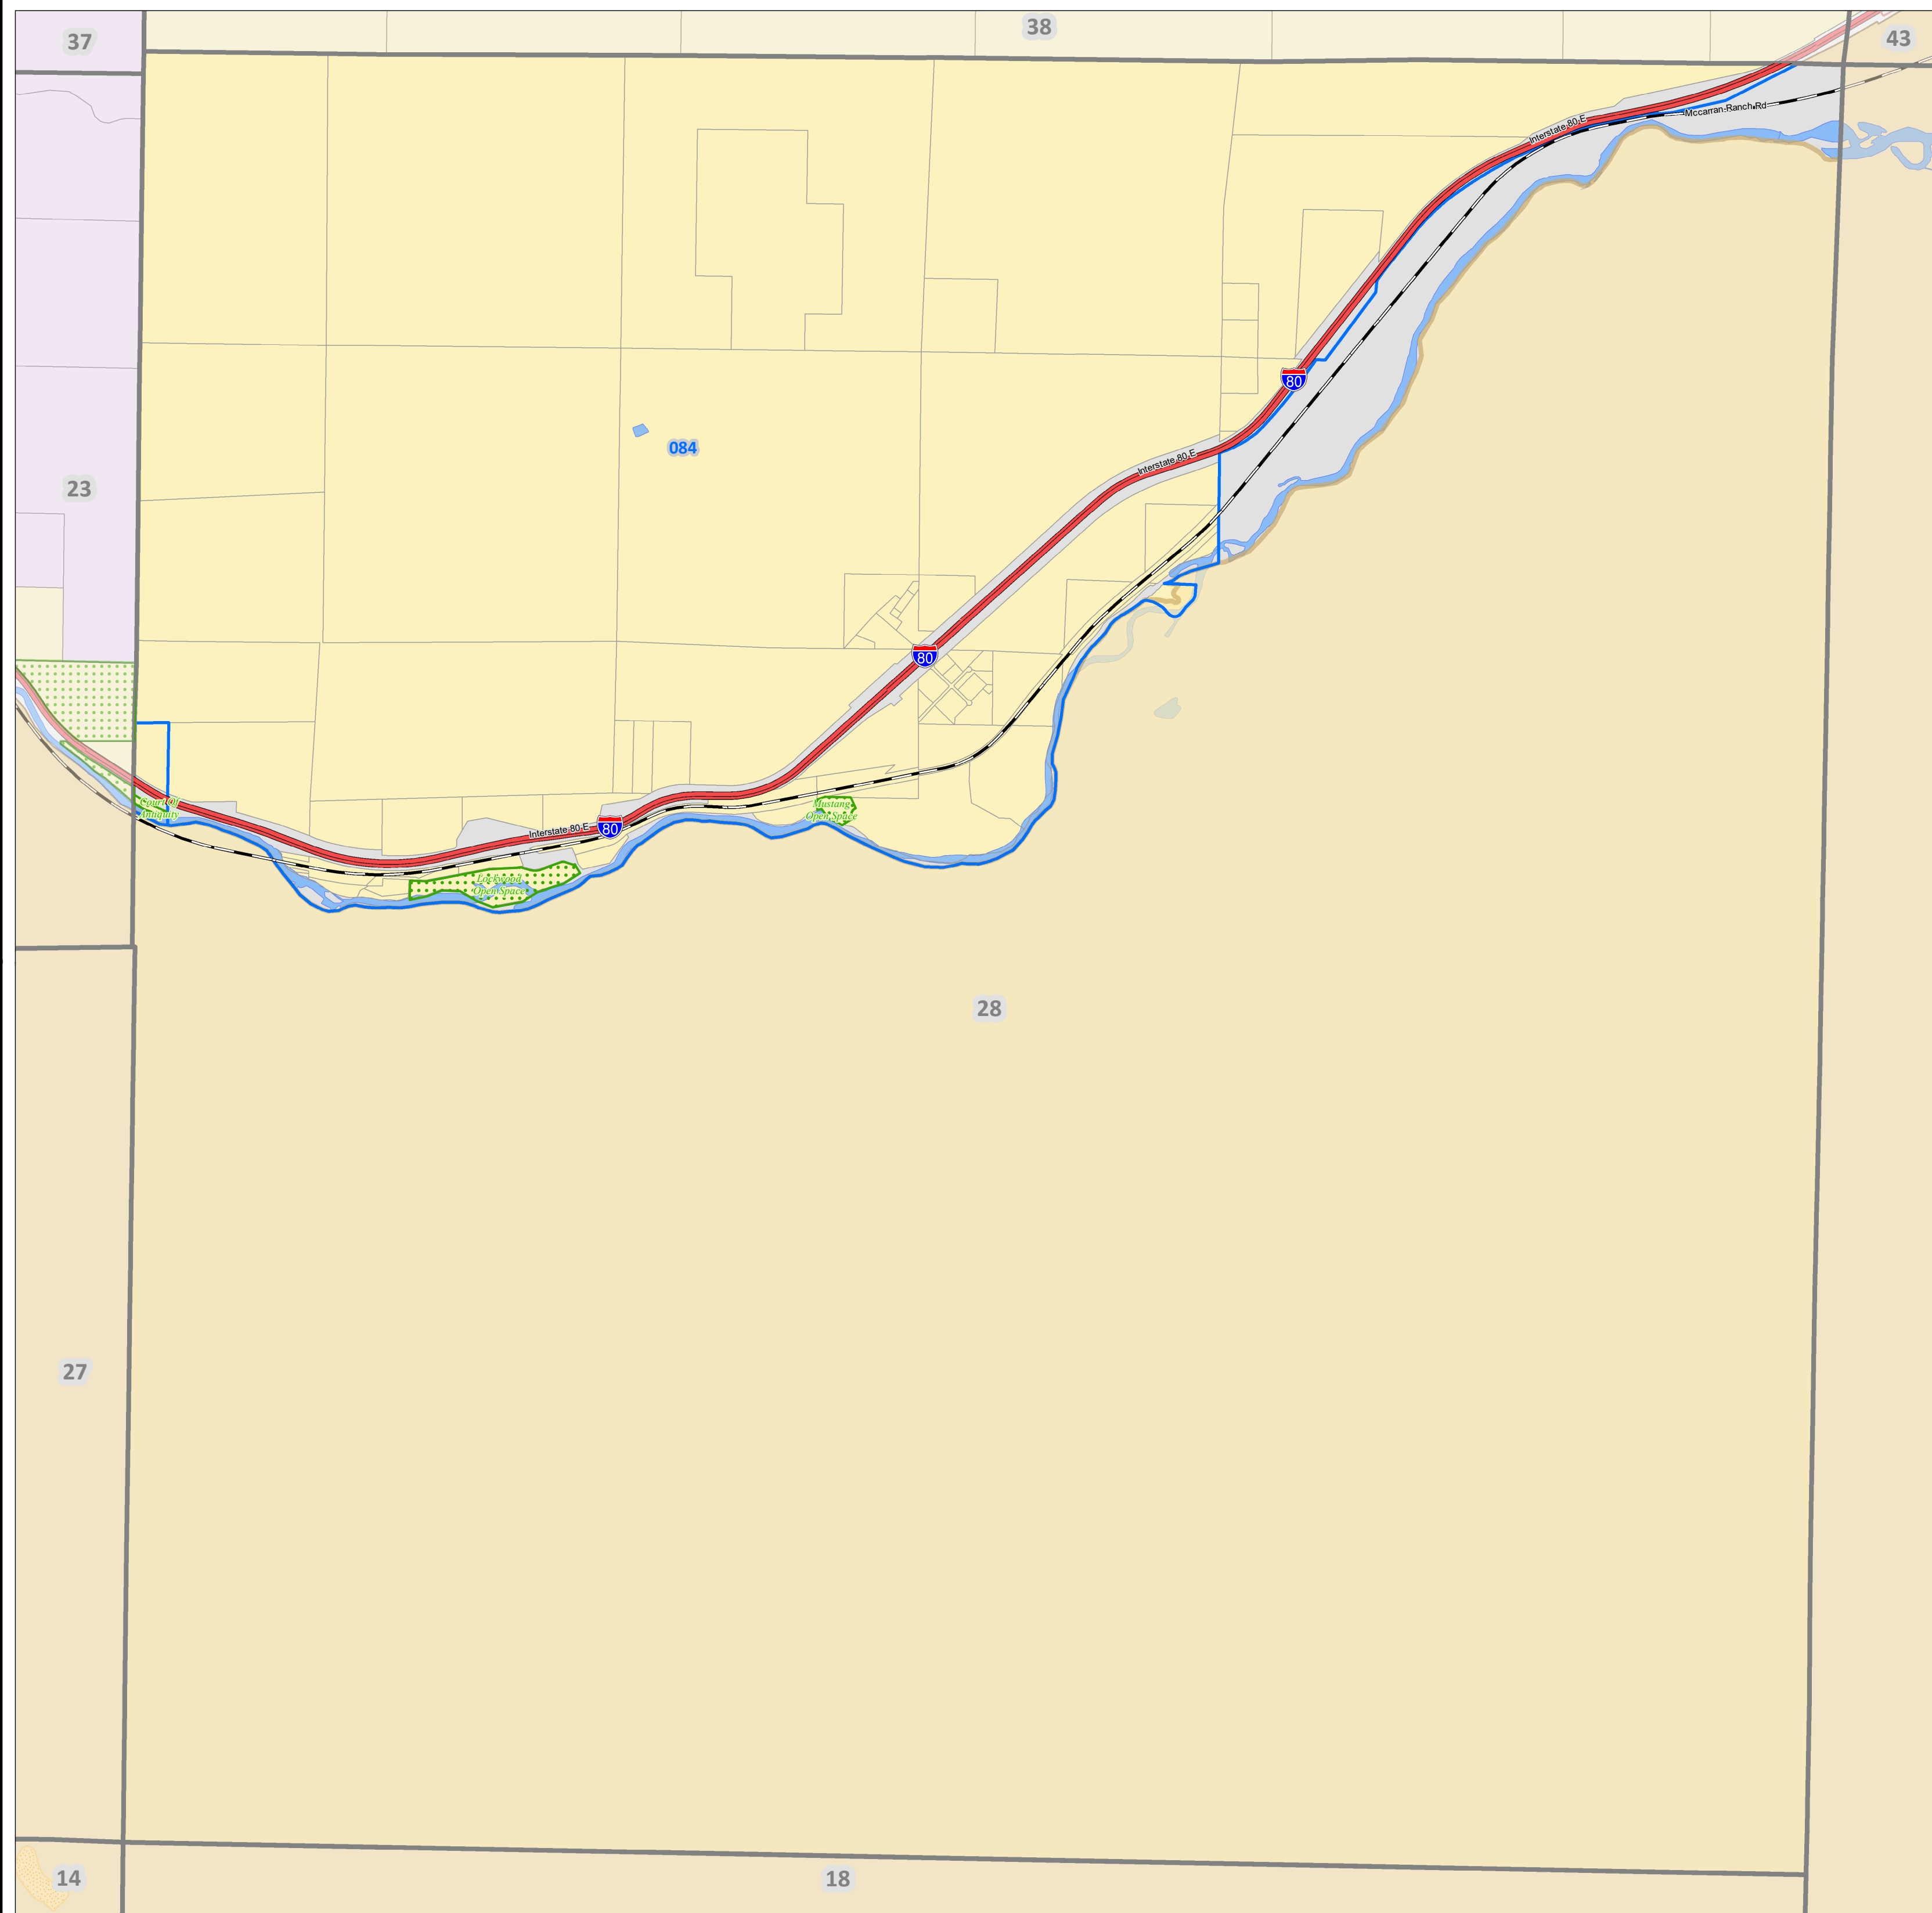

## Map Legend

- Freeway
- Railroad
- Index Pages
- Book
- Regional Counties
- Water Feature
- Truckee Meadows Fire Production District**
- 4000 Truckee Meadows F.P.D.

This map was prepared for the use of the Washoe County Assessor for illustrative purposes only. It does not represent a survey of the premises. No liability is assumed as to the sufficiency or accuracy of the data delineated hereon.  
November 2022