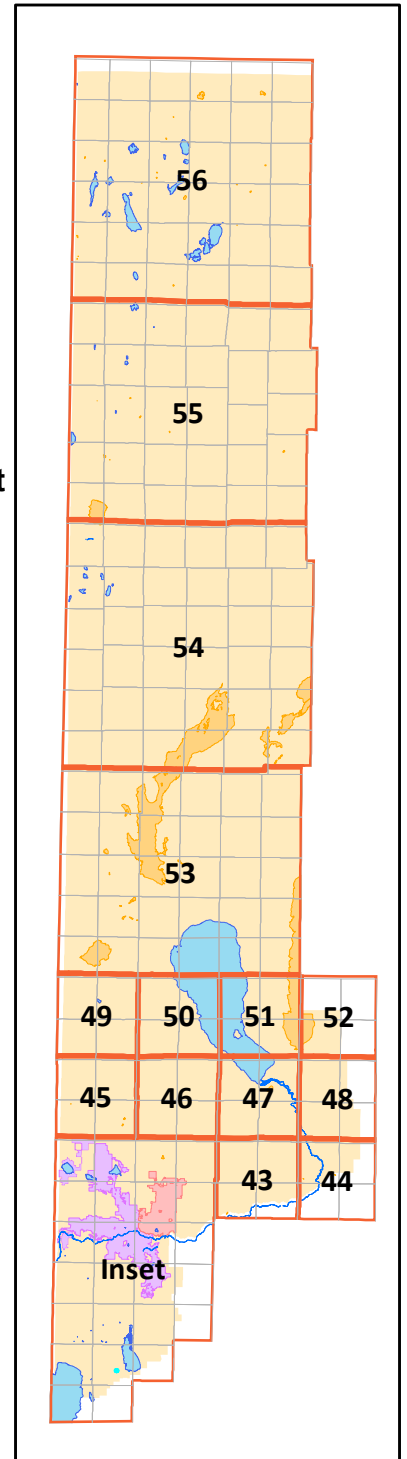

Washoe County Tax Districts

Office of Washoe County Assessor

Page 27

Map Legend

- Schools
- Major Road
- Index Pages
- Book
- Regional Counties
- Water Feature
- City of Reno**
- 1000 City of Reno
- Truckee Meadows Fire Production District**
- 4000 Truckee Meadows F.P.D.

This map was prepared for the use of the Washoe County Assessor for illustrative purposes only. It does not represent a survey of the premises. No liability is assumed as to the sufficiency or accuracy of the data delineated hereon.
November 2022