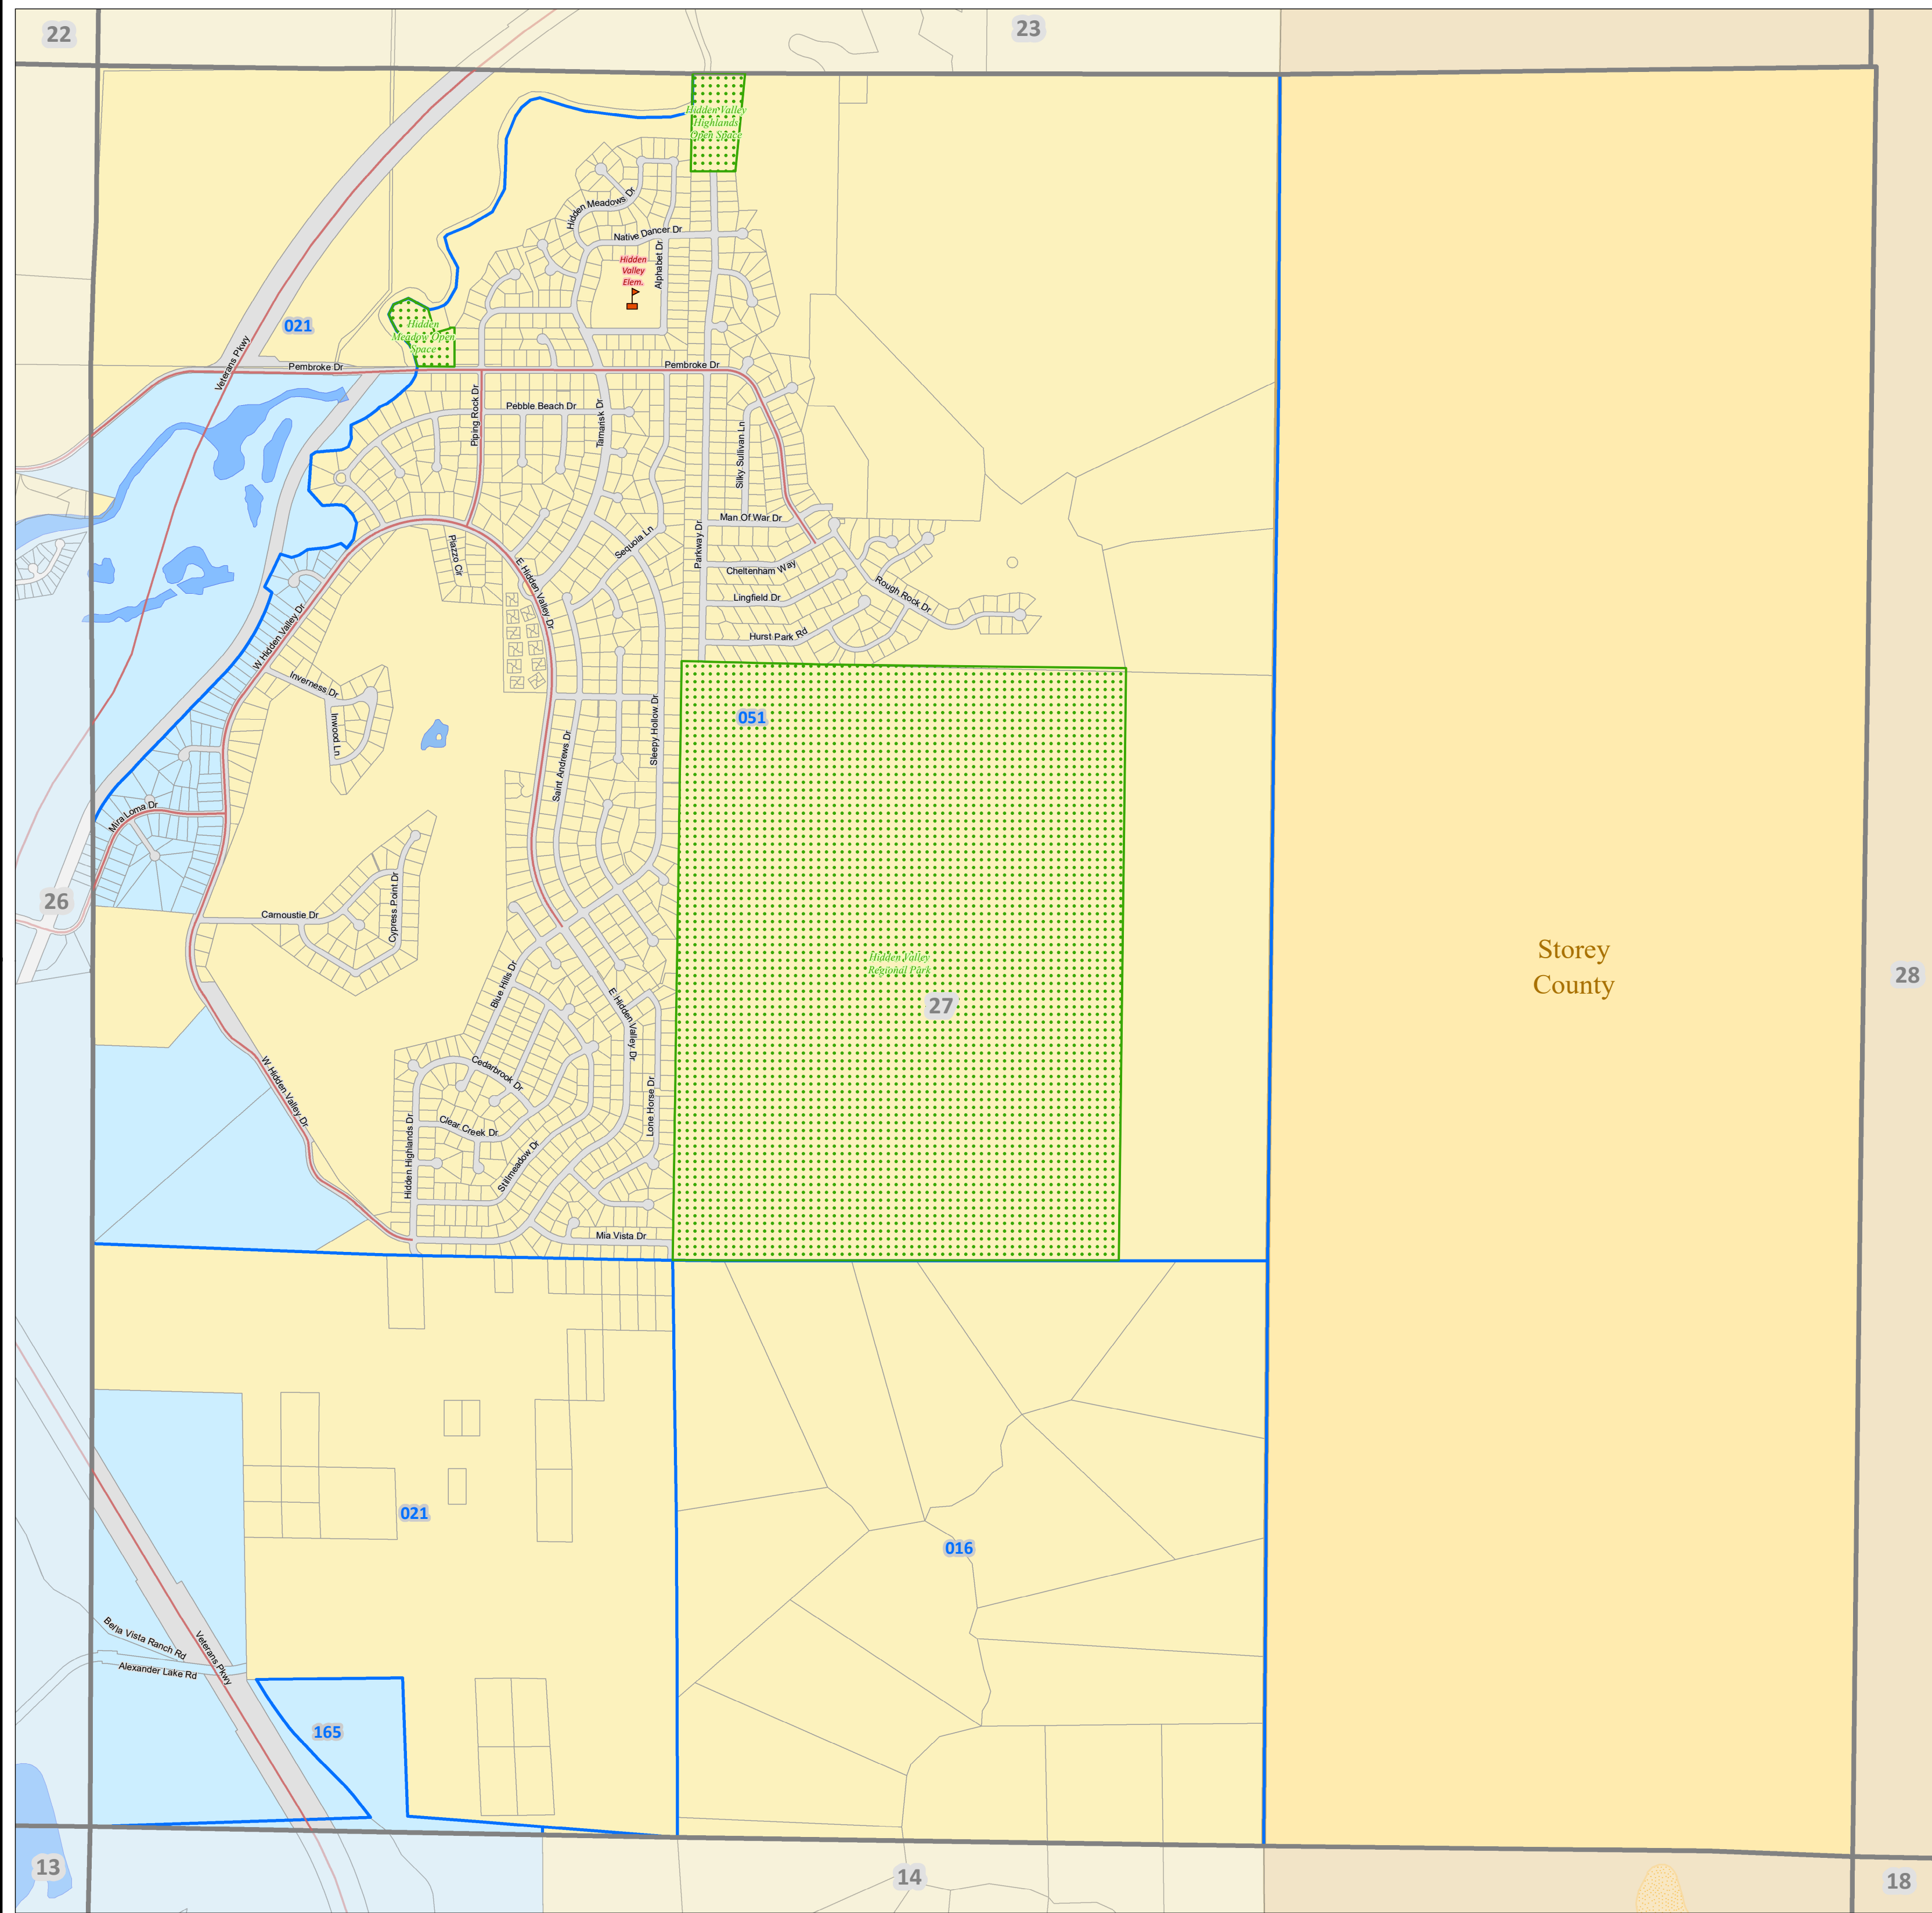

Washoe County Tax Districts

Office of Washoe County Assessor

Page 27

Map Legend

- Schools
- Major Road
- Index Pages
- Book
- Regional Counties
- Water Feature
- City of Reno**
- 1000 City of Reno
- Truckee Meadows Fire Production District**
- 4000 Truckee Meadows F.P.D.

This map was prepared for the use of the Washoe County Assessor for illustrative purposes only. It does not represent a survey of the premises. No liability is assumed as to the sufficiency or accuracy of the data delineated hereon.
November 2022