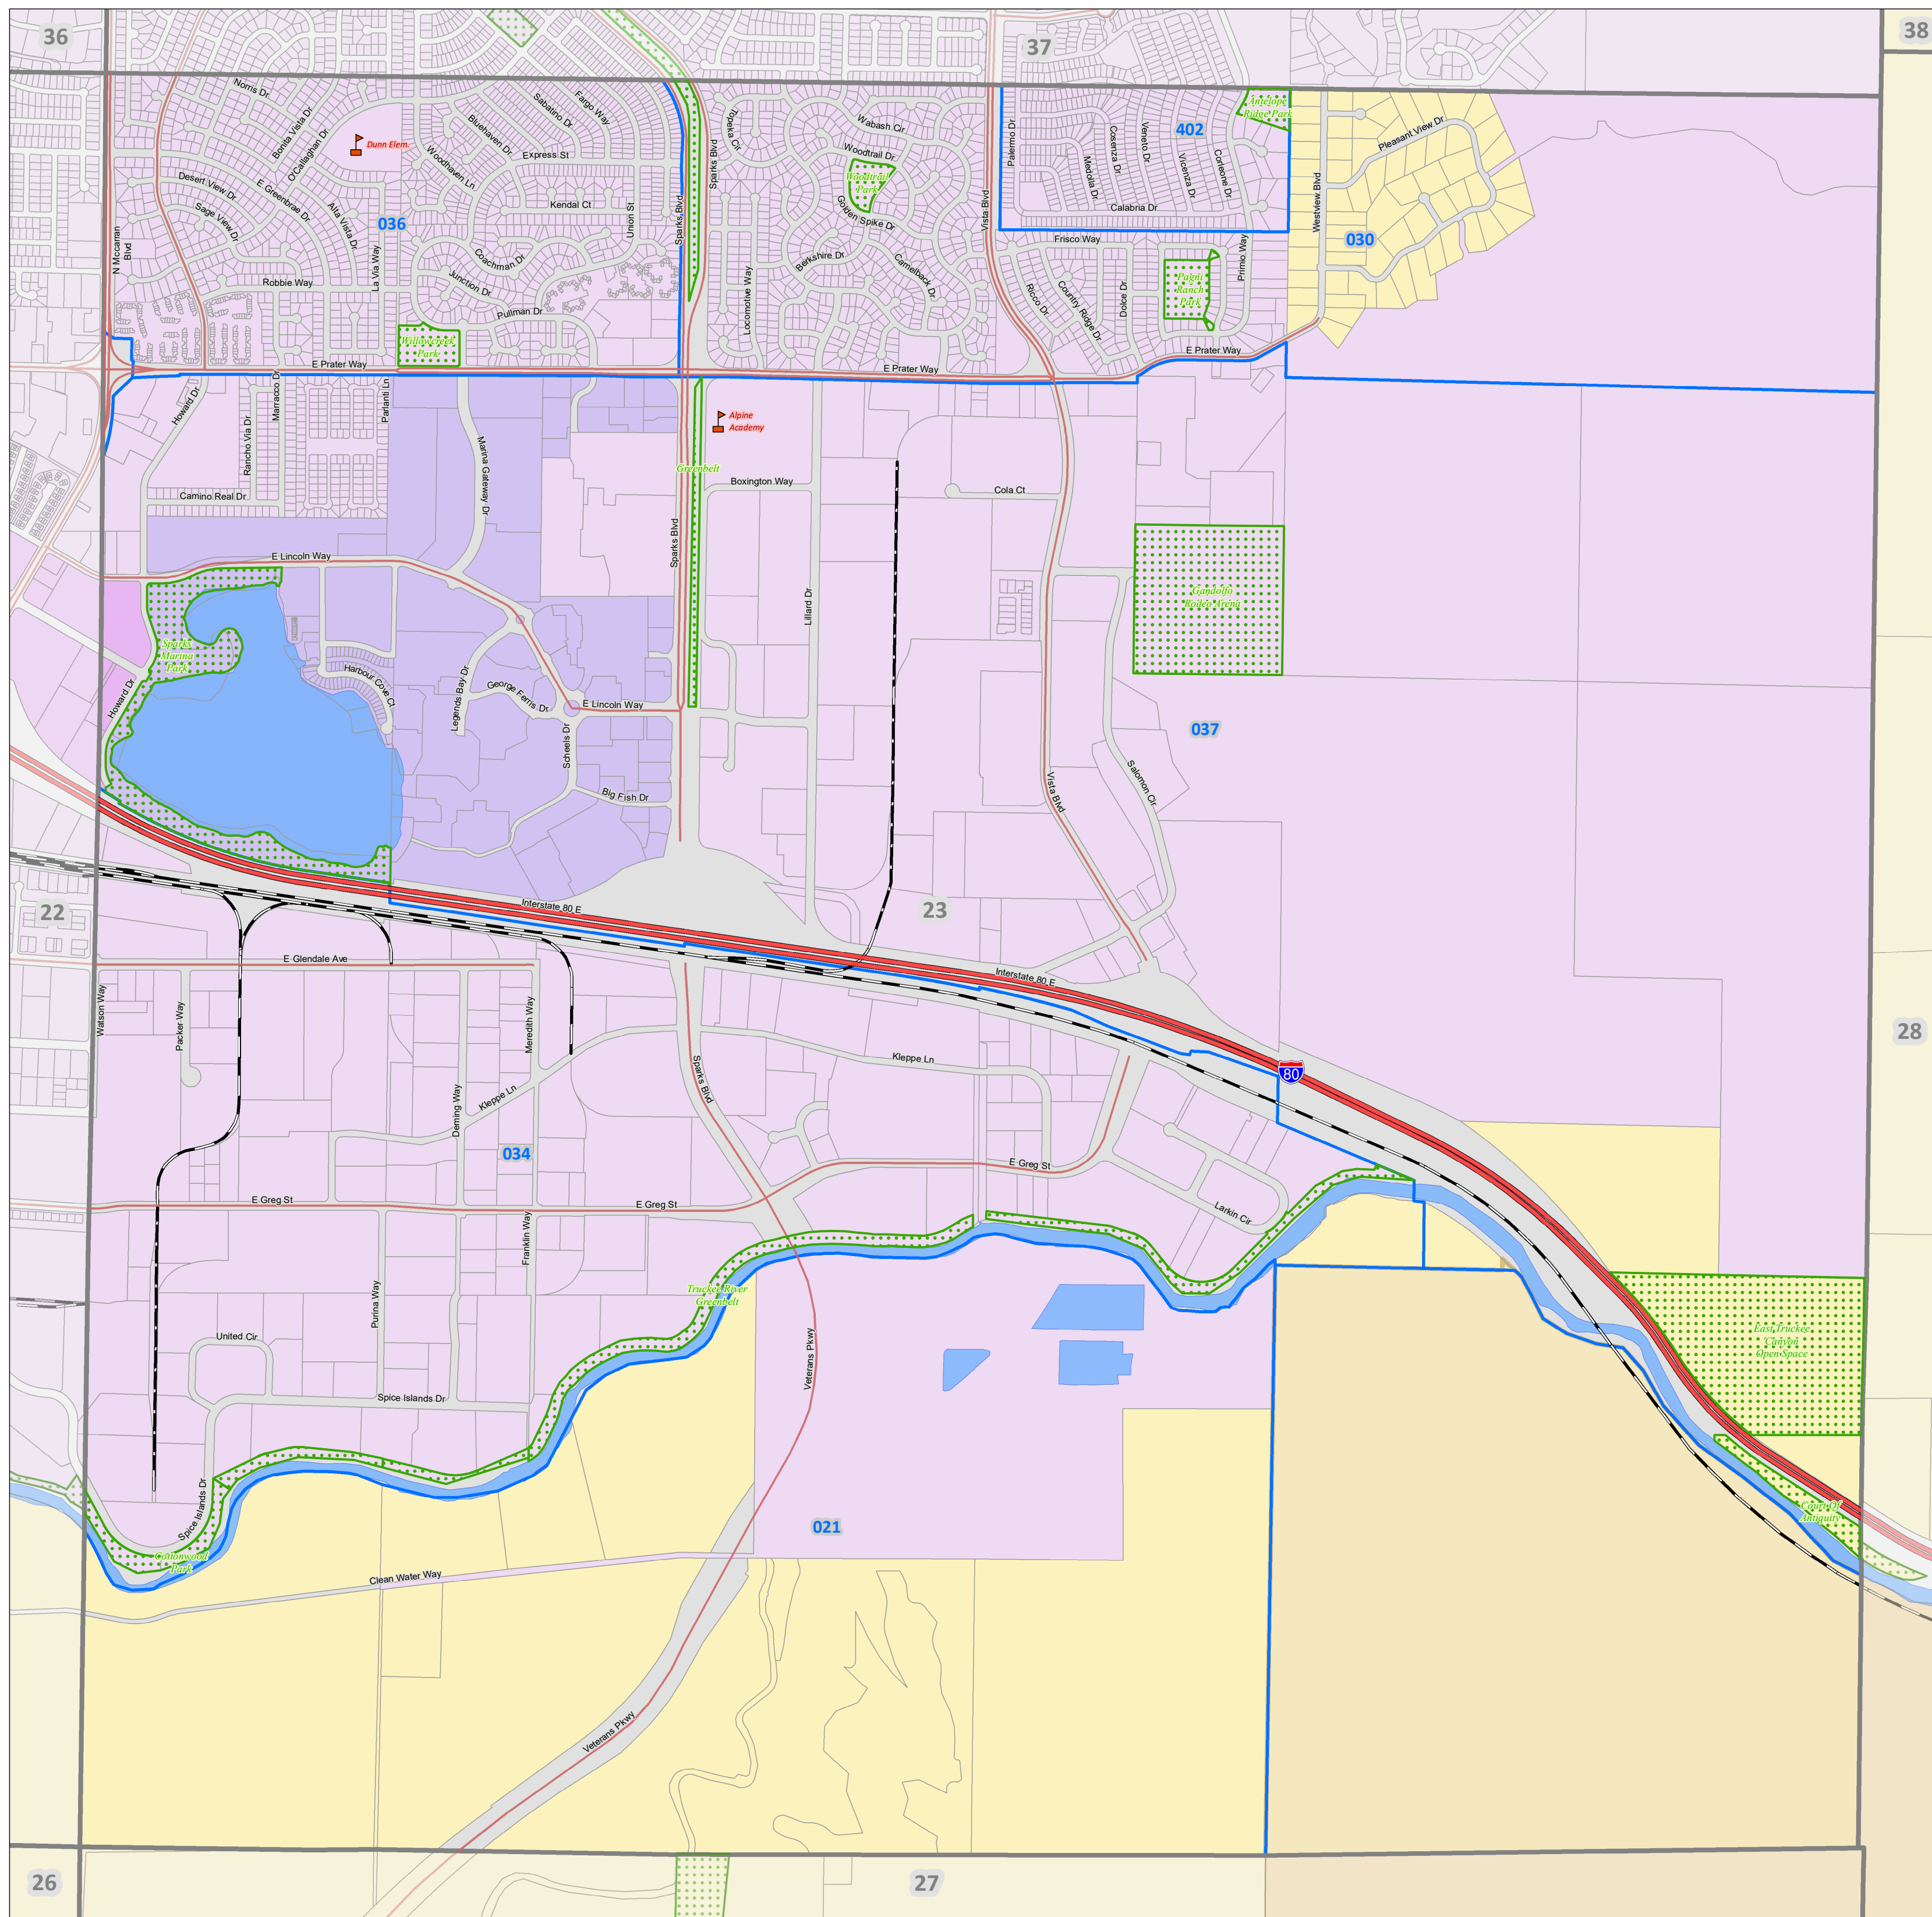

## Map Legend

- Schools
  - Freeway
  - Major Road
  - Railroad
  - Index Pages
  - Book
  - Regional Counties
  - Water Feature
- City of Sparks**
- 2000 City of Sparks
  - 2001 City of Sparks - Sparks Redevelopment Area 1
  - 2002 City of Sparks - Sparks Redevelopment Area 2
- Truckee Meadows Fire Production District**
- 4000 Truckee Meadows F.P.D.

This map was prepared for the use of the Washoe County Assessor for illustrative purposes only. It does not represent a survey of the premises. No liability is assumed as to the sufficiency or accuracy of the data delineated hereon. November 2022