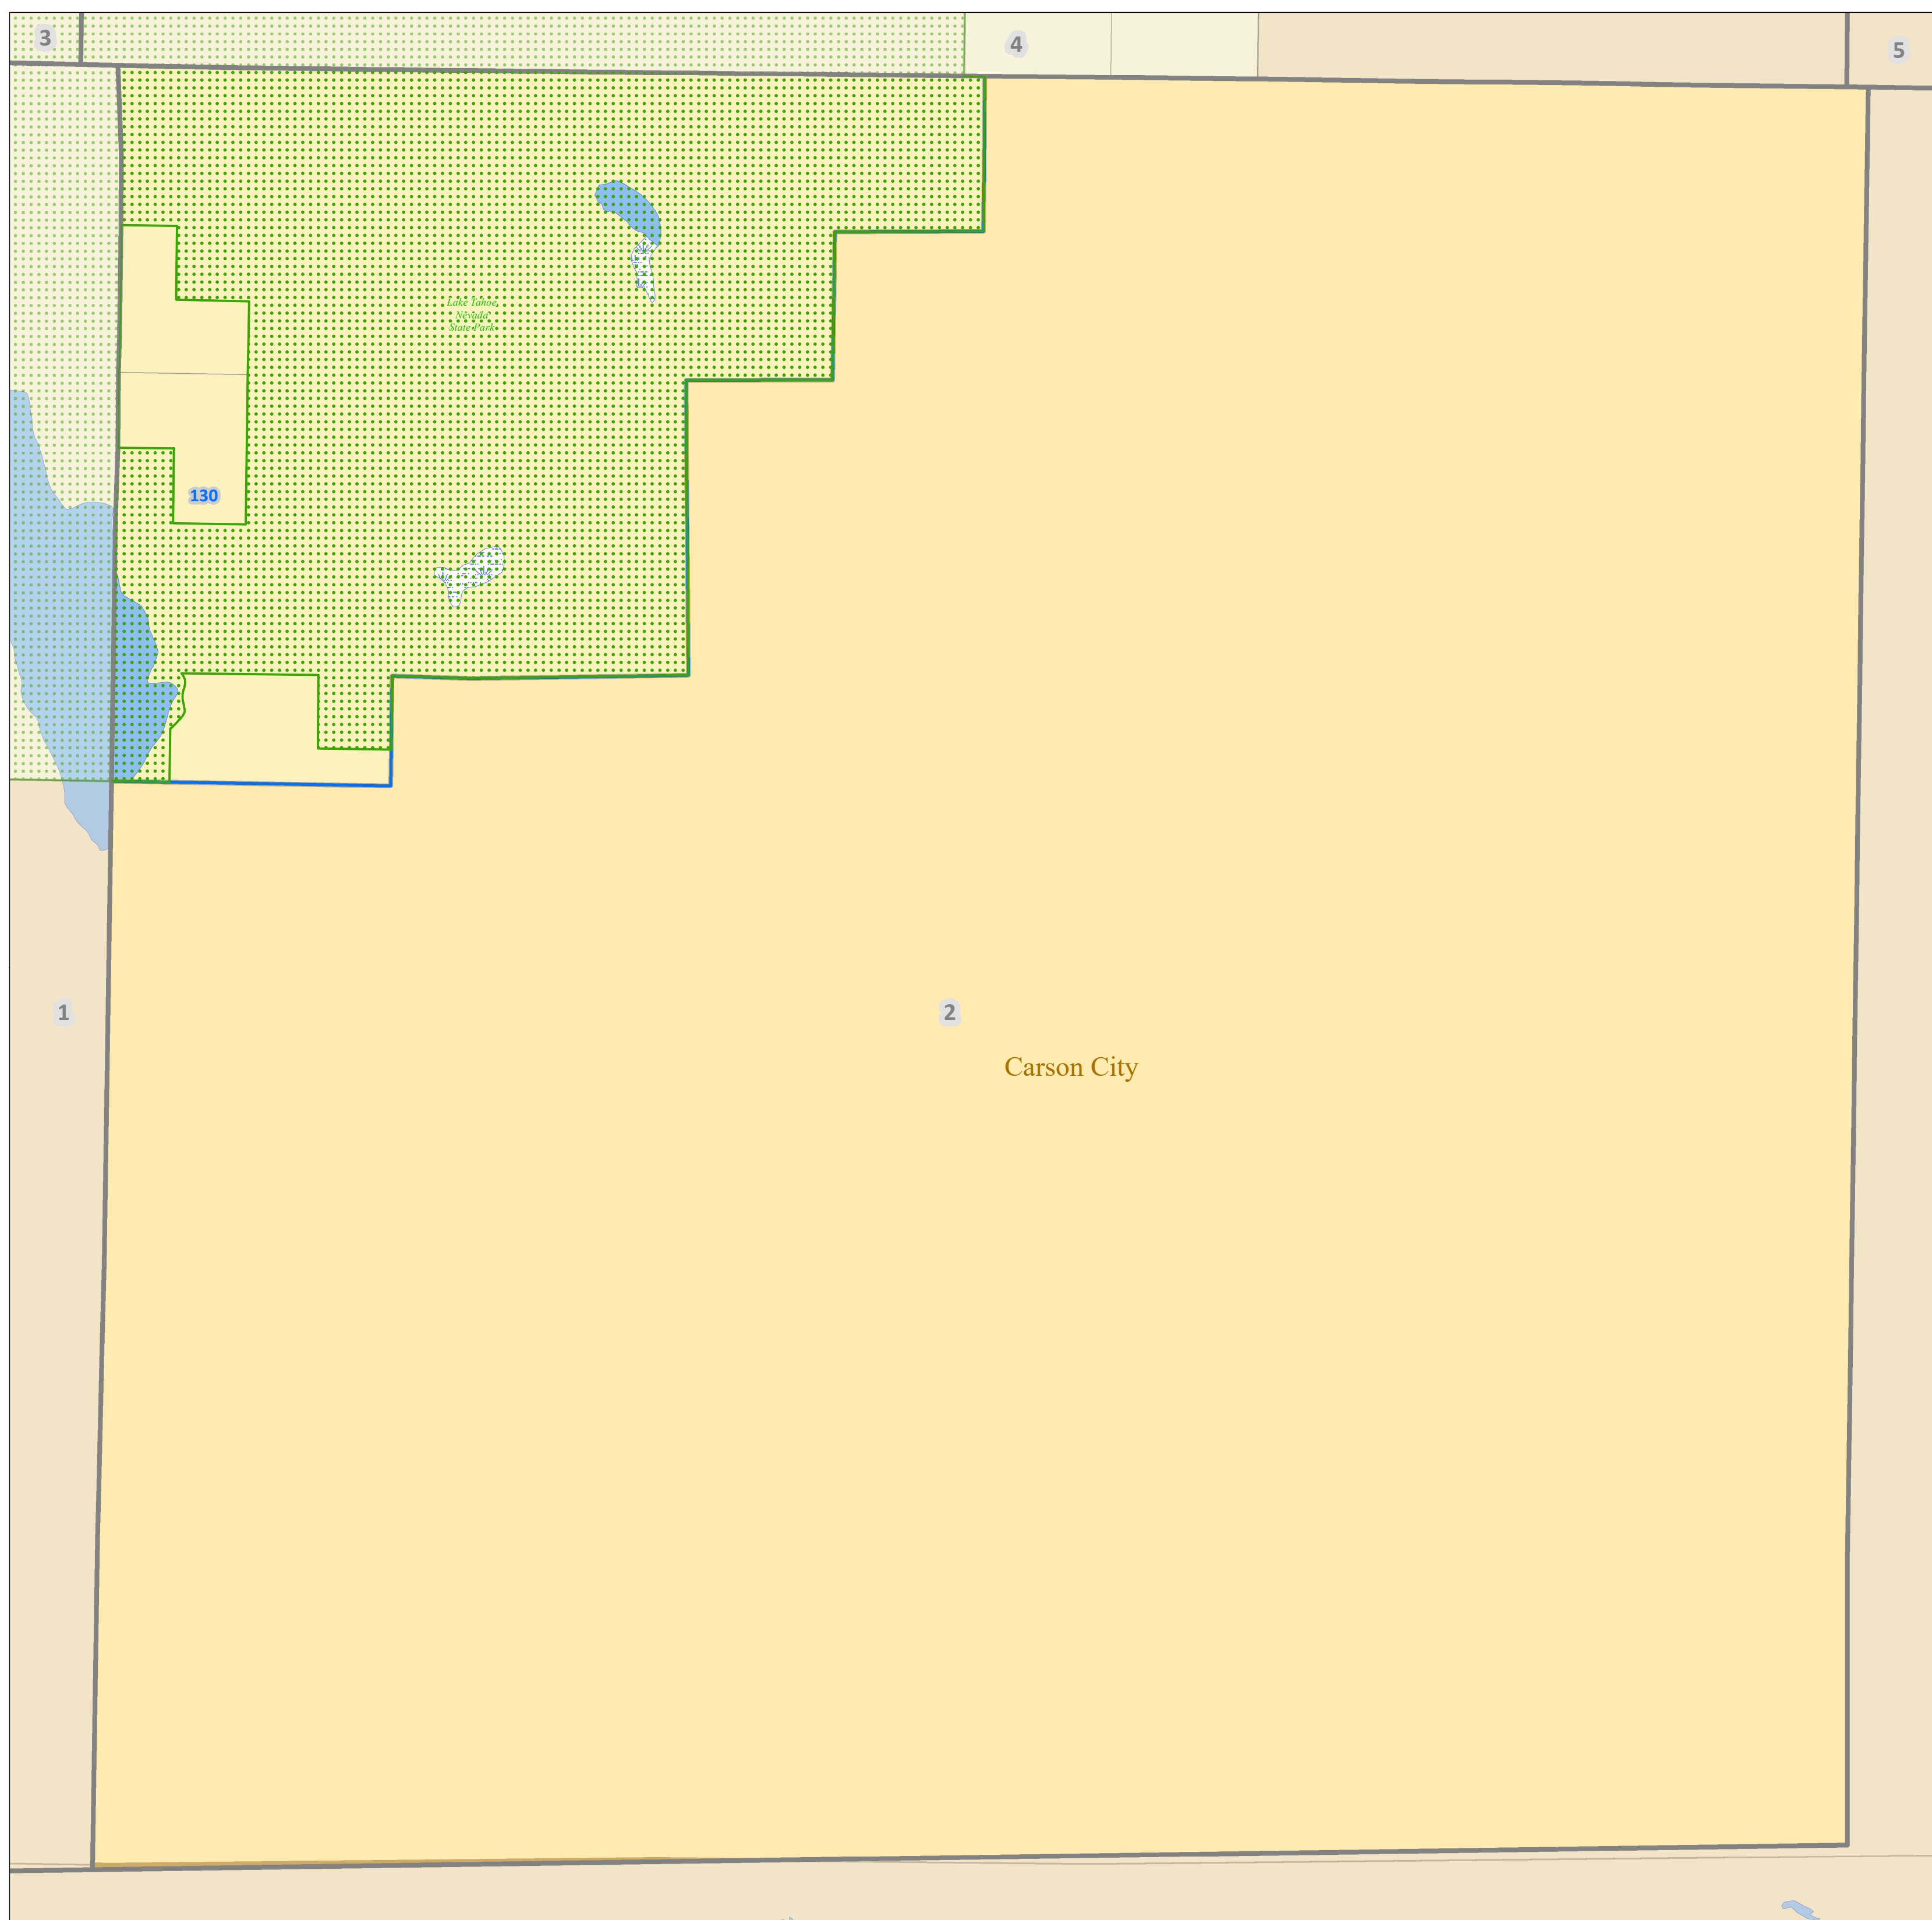

### Map Legend

- Index Pages
- Book
- Regional Counties
- Water Feature
- Wetlands
- Truckee Meadows Fire Production District**
- 4000 *Truckee Meadows F.P.D.*

This map was prepared for the use of the Washoe County Assessor for illustrative purposes only. It does not represent a survey of the premises. No liability is assumed as to the sufficiency or accuracy of the data delineated hereon.  
November 2022