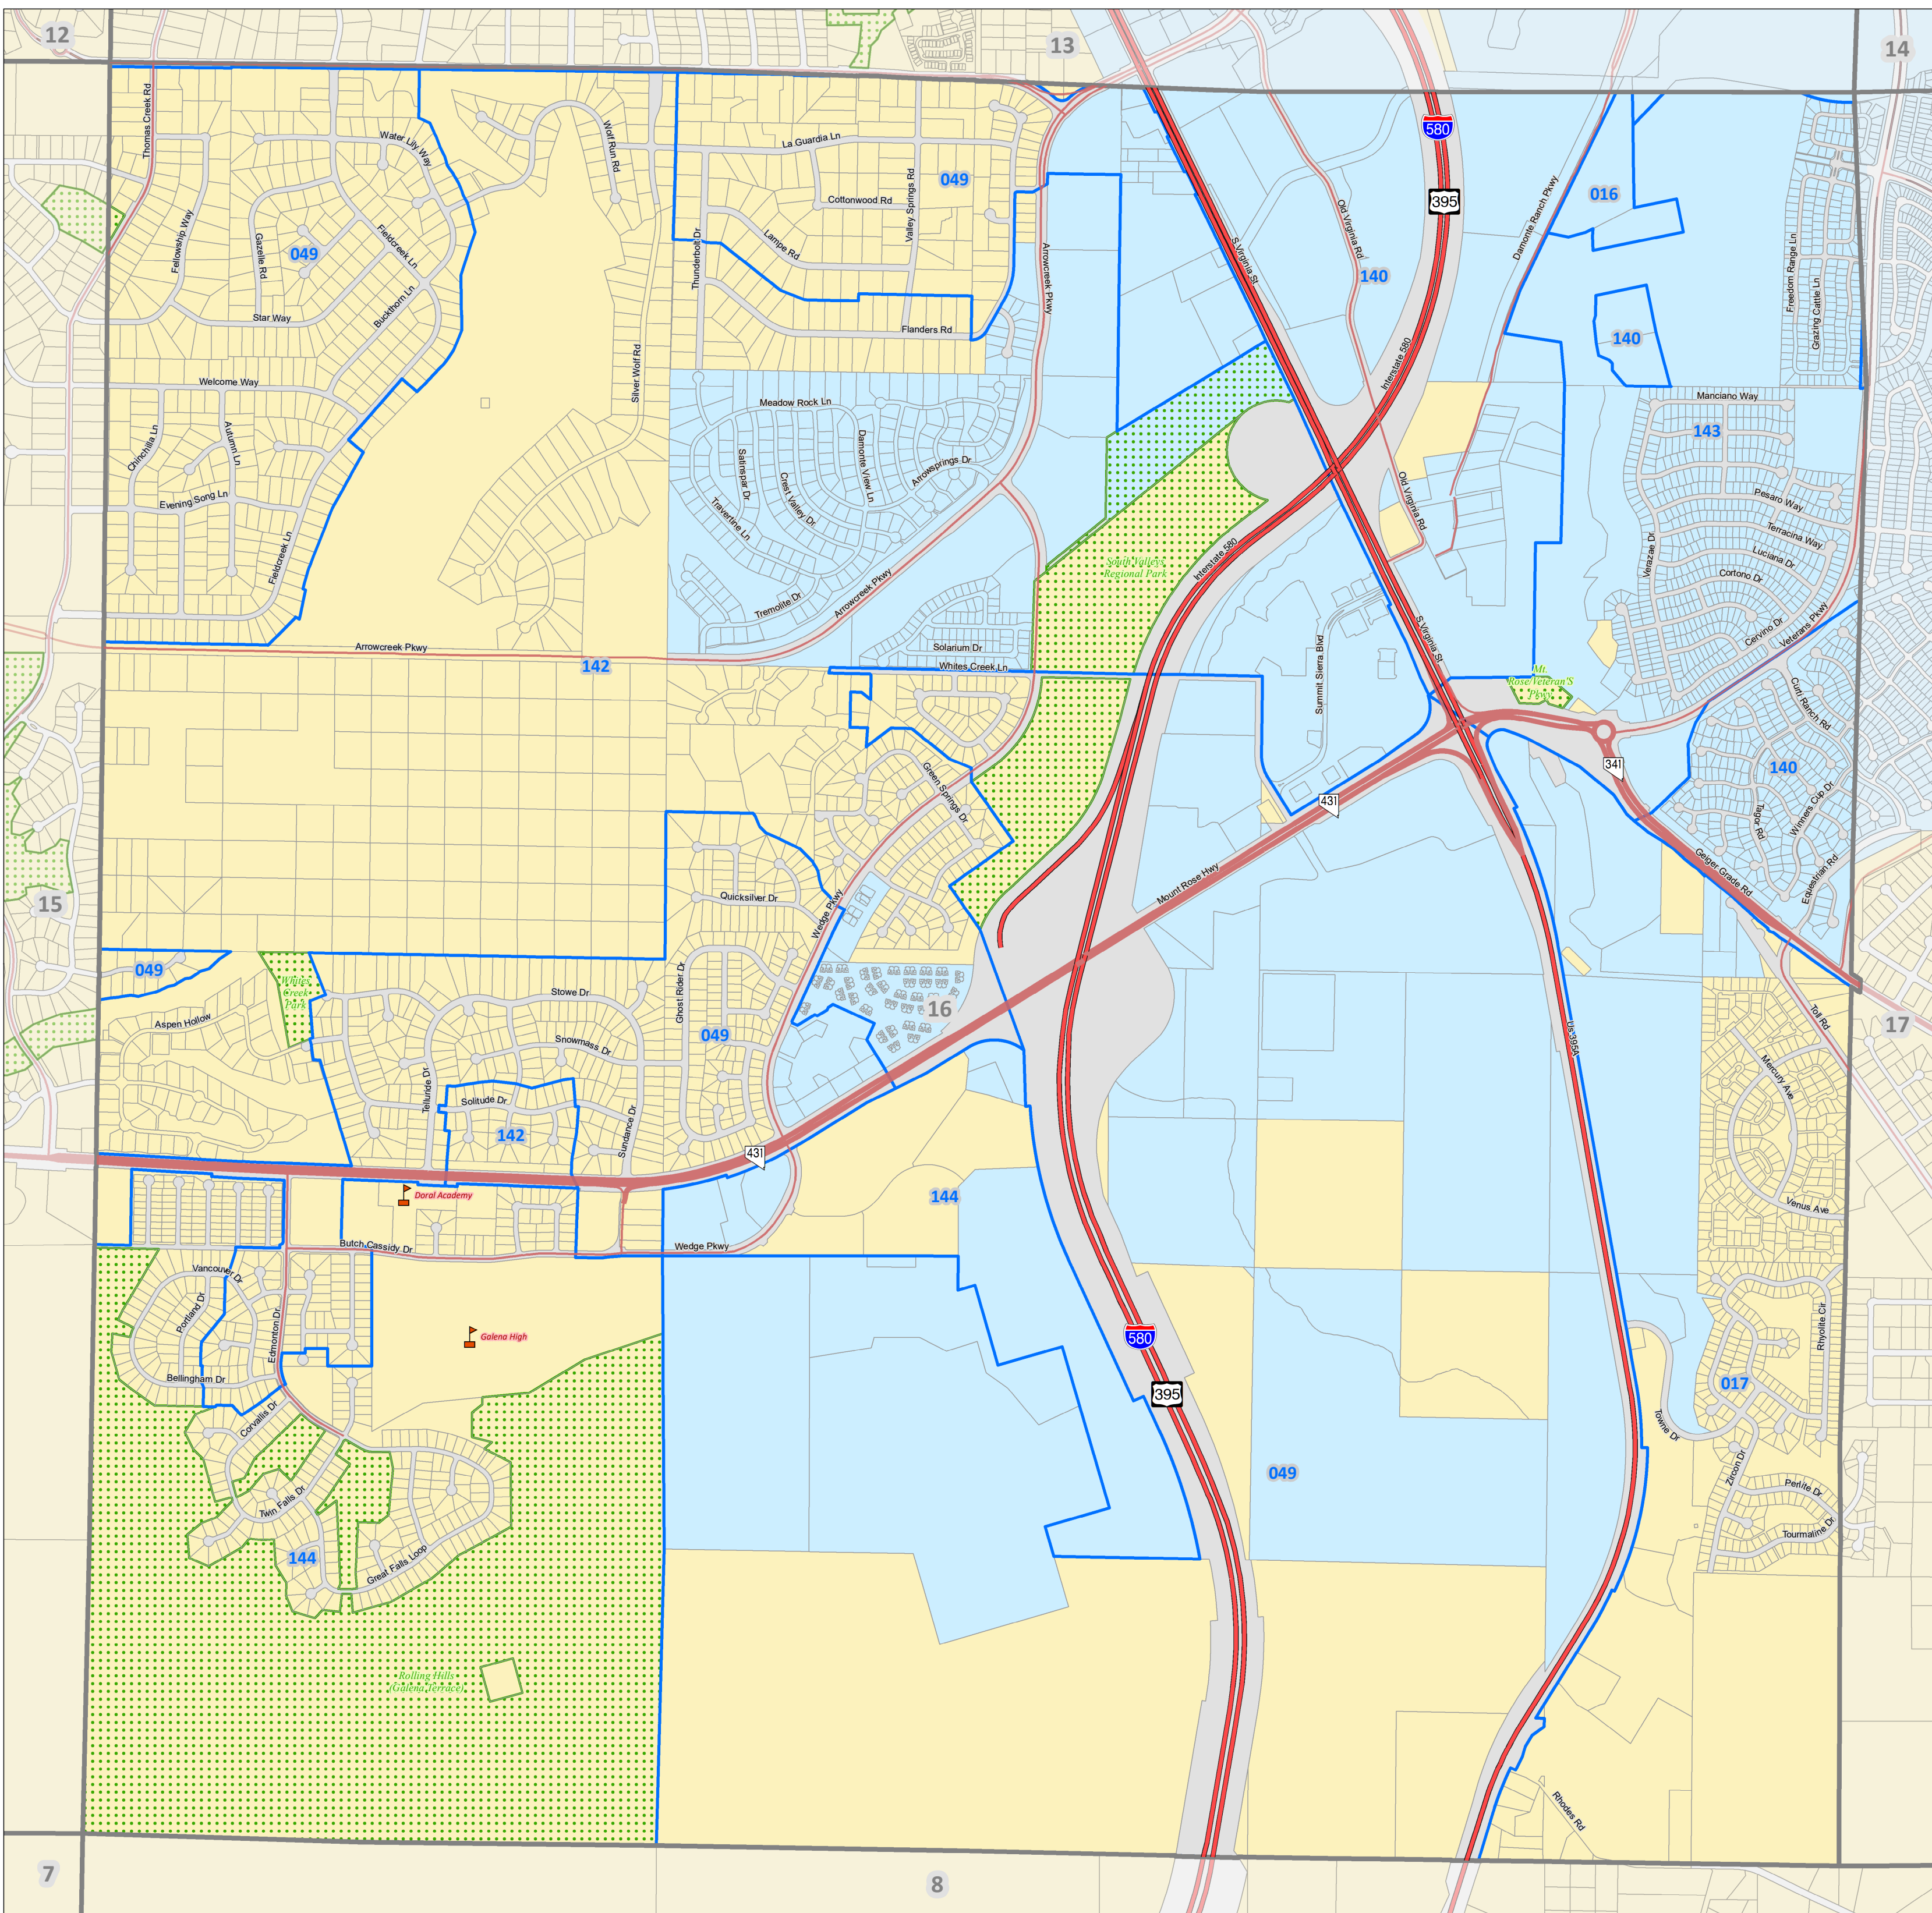

Washoe County Tax Districts

Office of Washoe County Assessor

Page 16

Map Legend

- Schools
- Freeway
- Highway
- Major Road
- Index Pages
- Book
- City of Reno**
- 1000 City of Reno
- Truckee Meadows Fire Production District**
- 4000 Truckee Meadows F.P.D.

This map was prepared for the use of the Washoe County Assessor for illustrative purposes only. It does not represent a survey of the premises. No liability is assumed as to the sufficiency or accuracy of the data delineated hereon. November 2022