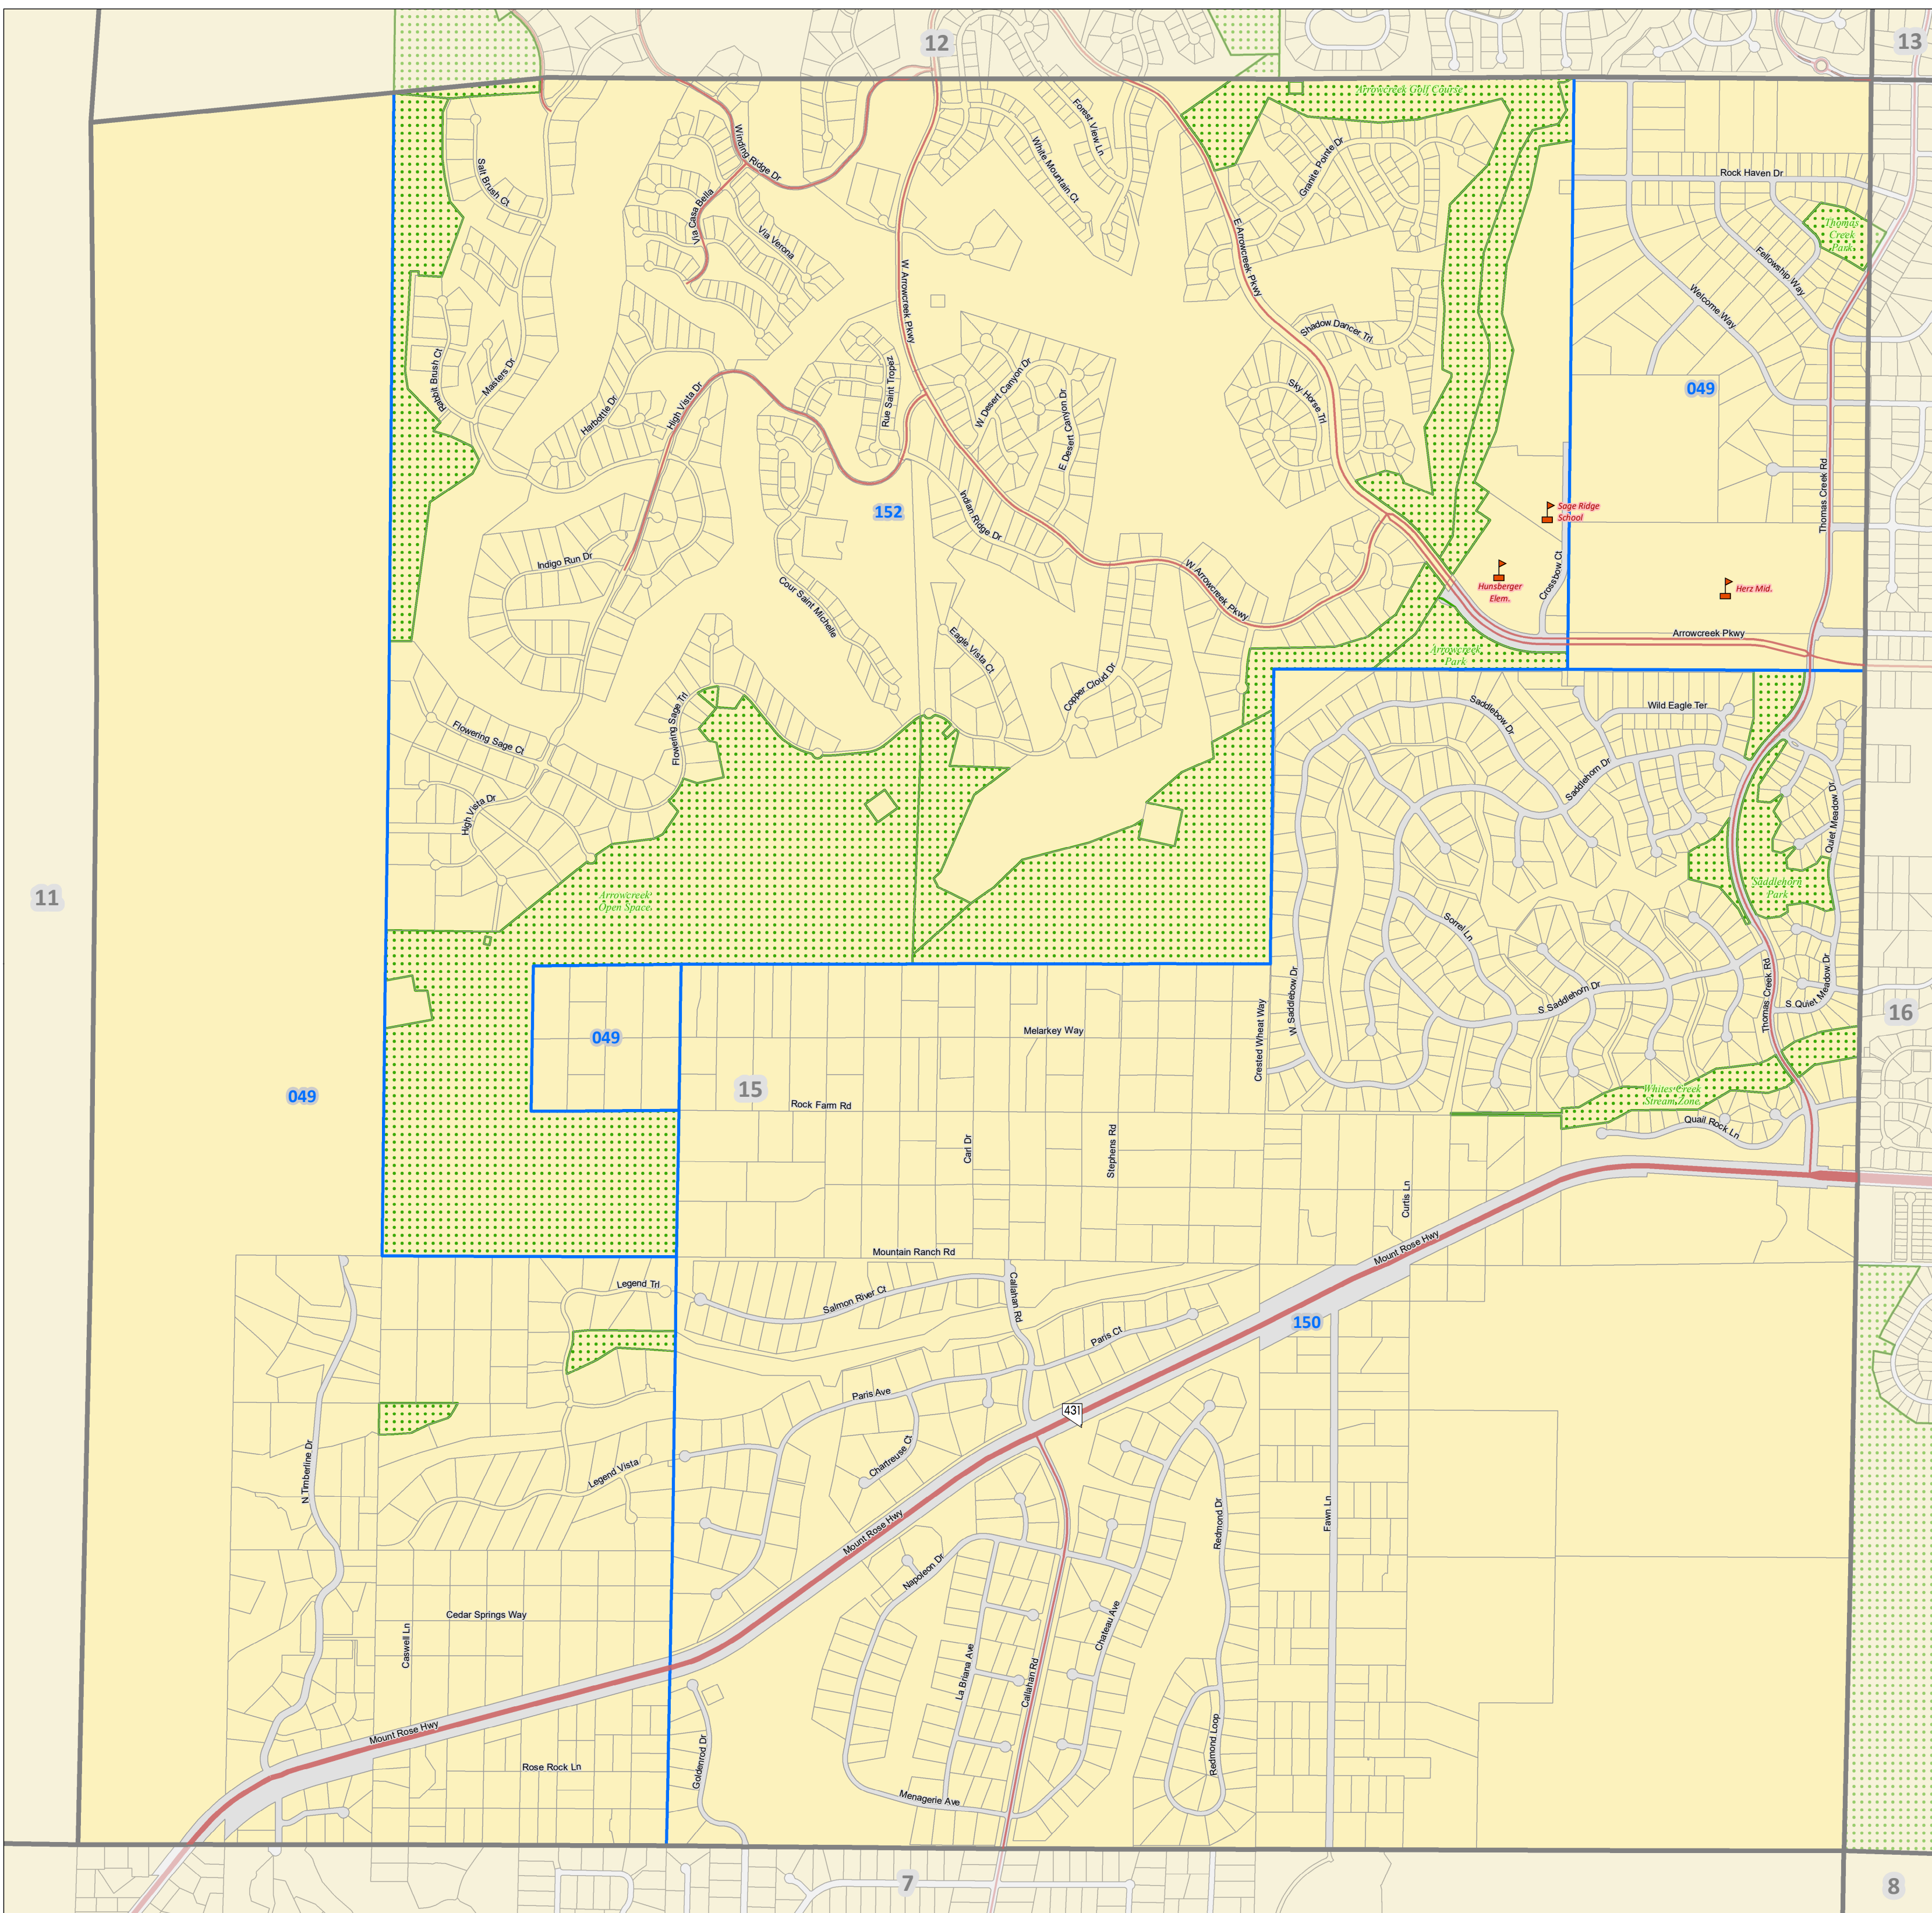

# Washoe County Tax Districts

Office of Washoe County Assessor

Page 15

## Map Legend

- Schools
- Highway
- Major Road
- Index Pages
- Book
- Truckee Meadows Fire Production District**
- 4000 Truckee Meadows F.P.D.

This map was prepared for the use of the Washoe County Assessor for illustrative purposes only. It does not represent a survey of the premises. No liability is assumed as to the sufficiency or accuracy of the data delineated hereon. November 2022