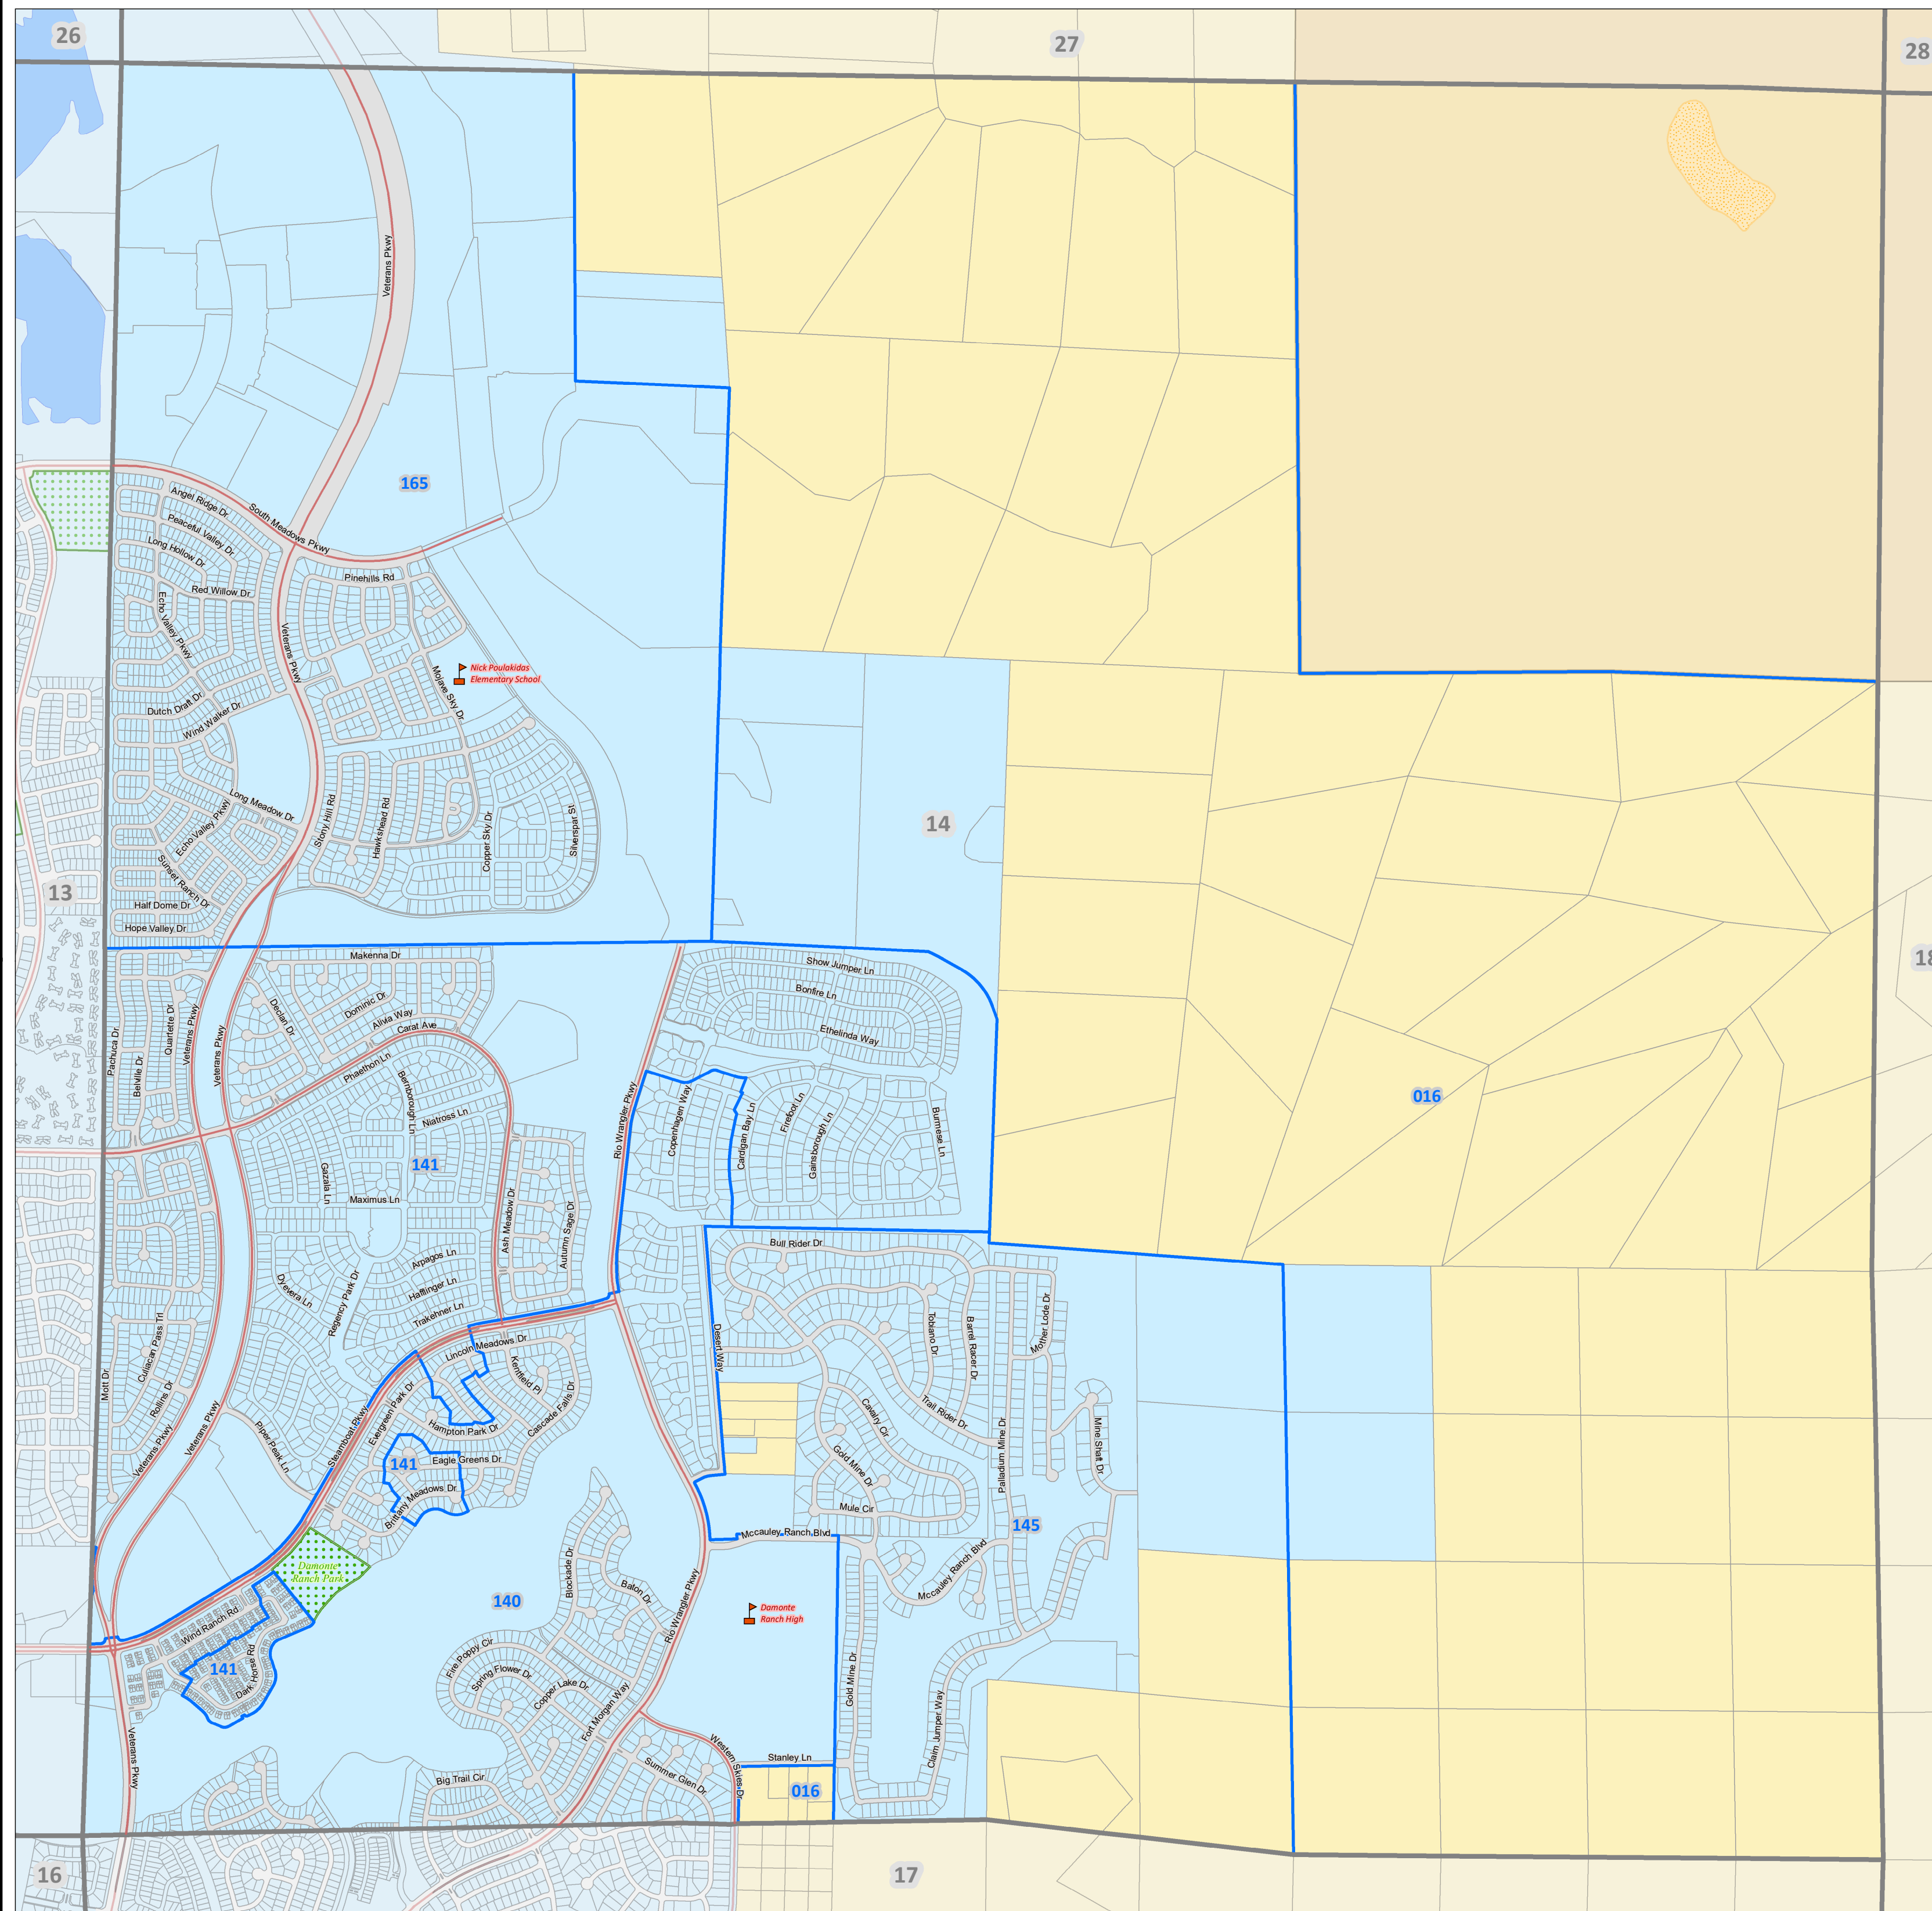

Washoe County Tax Districts

Office of Washoe County Assessor

Page 14

Map Legend

- Schools
- Major Road
- Index Pages
- Book
- Regional Counties
- Playa
- City of Reno**
- 1000 City of Reno
- Truckee Meadows Fire Production District**
- 4000 Truckee Meadows F.P.D.

This map was prepared for the use of the Washoe County Assessor for illustrative purposes only. It does not represent a survey of the premises. No liability is assumed as to the sufficiency or accuracy of the data delineated hereon.
November 2022