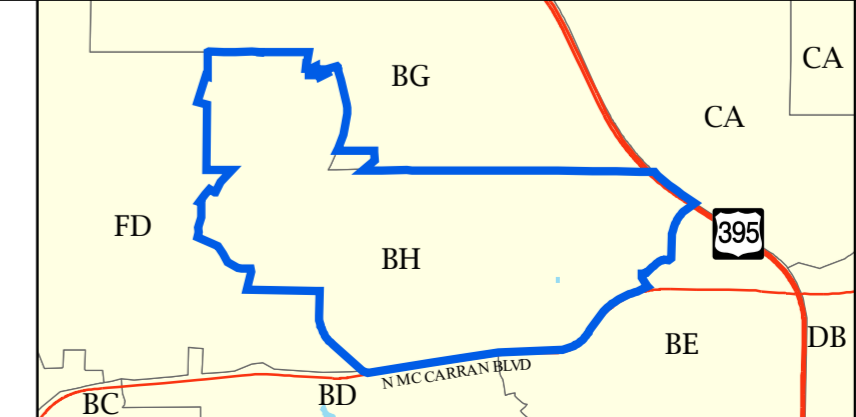

Neighborhood Code
BH
N. Virginia St./Socrates Dr.
General Vicinity