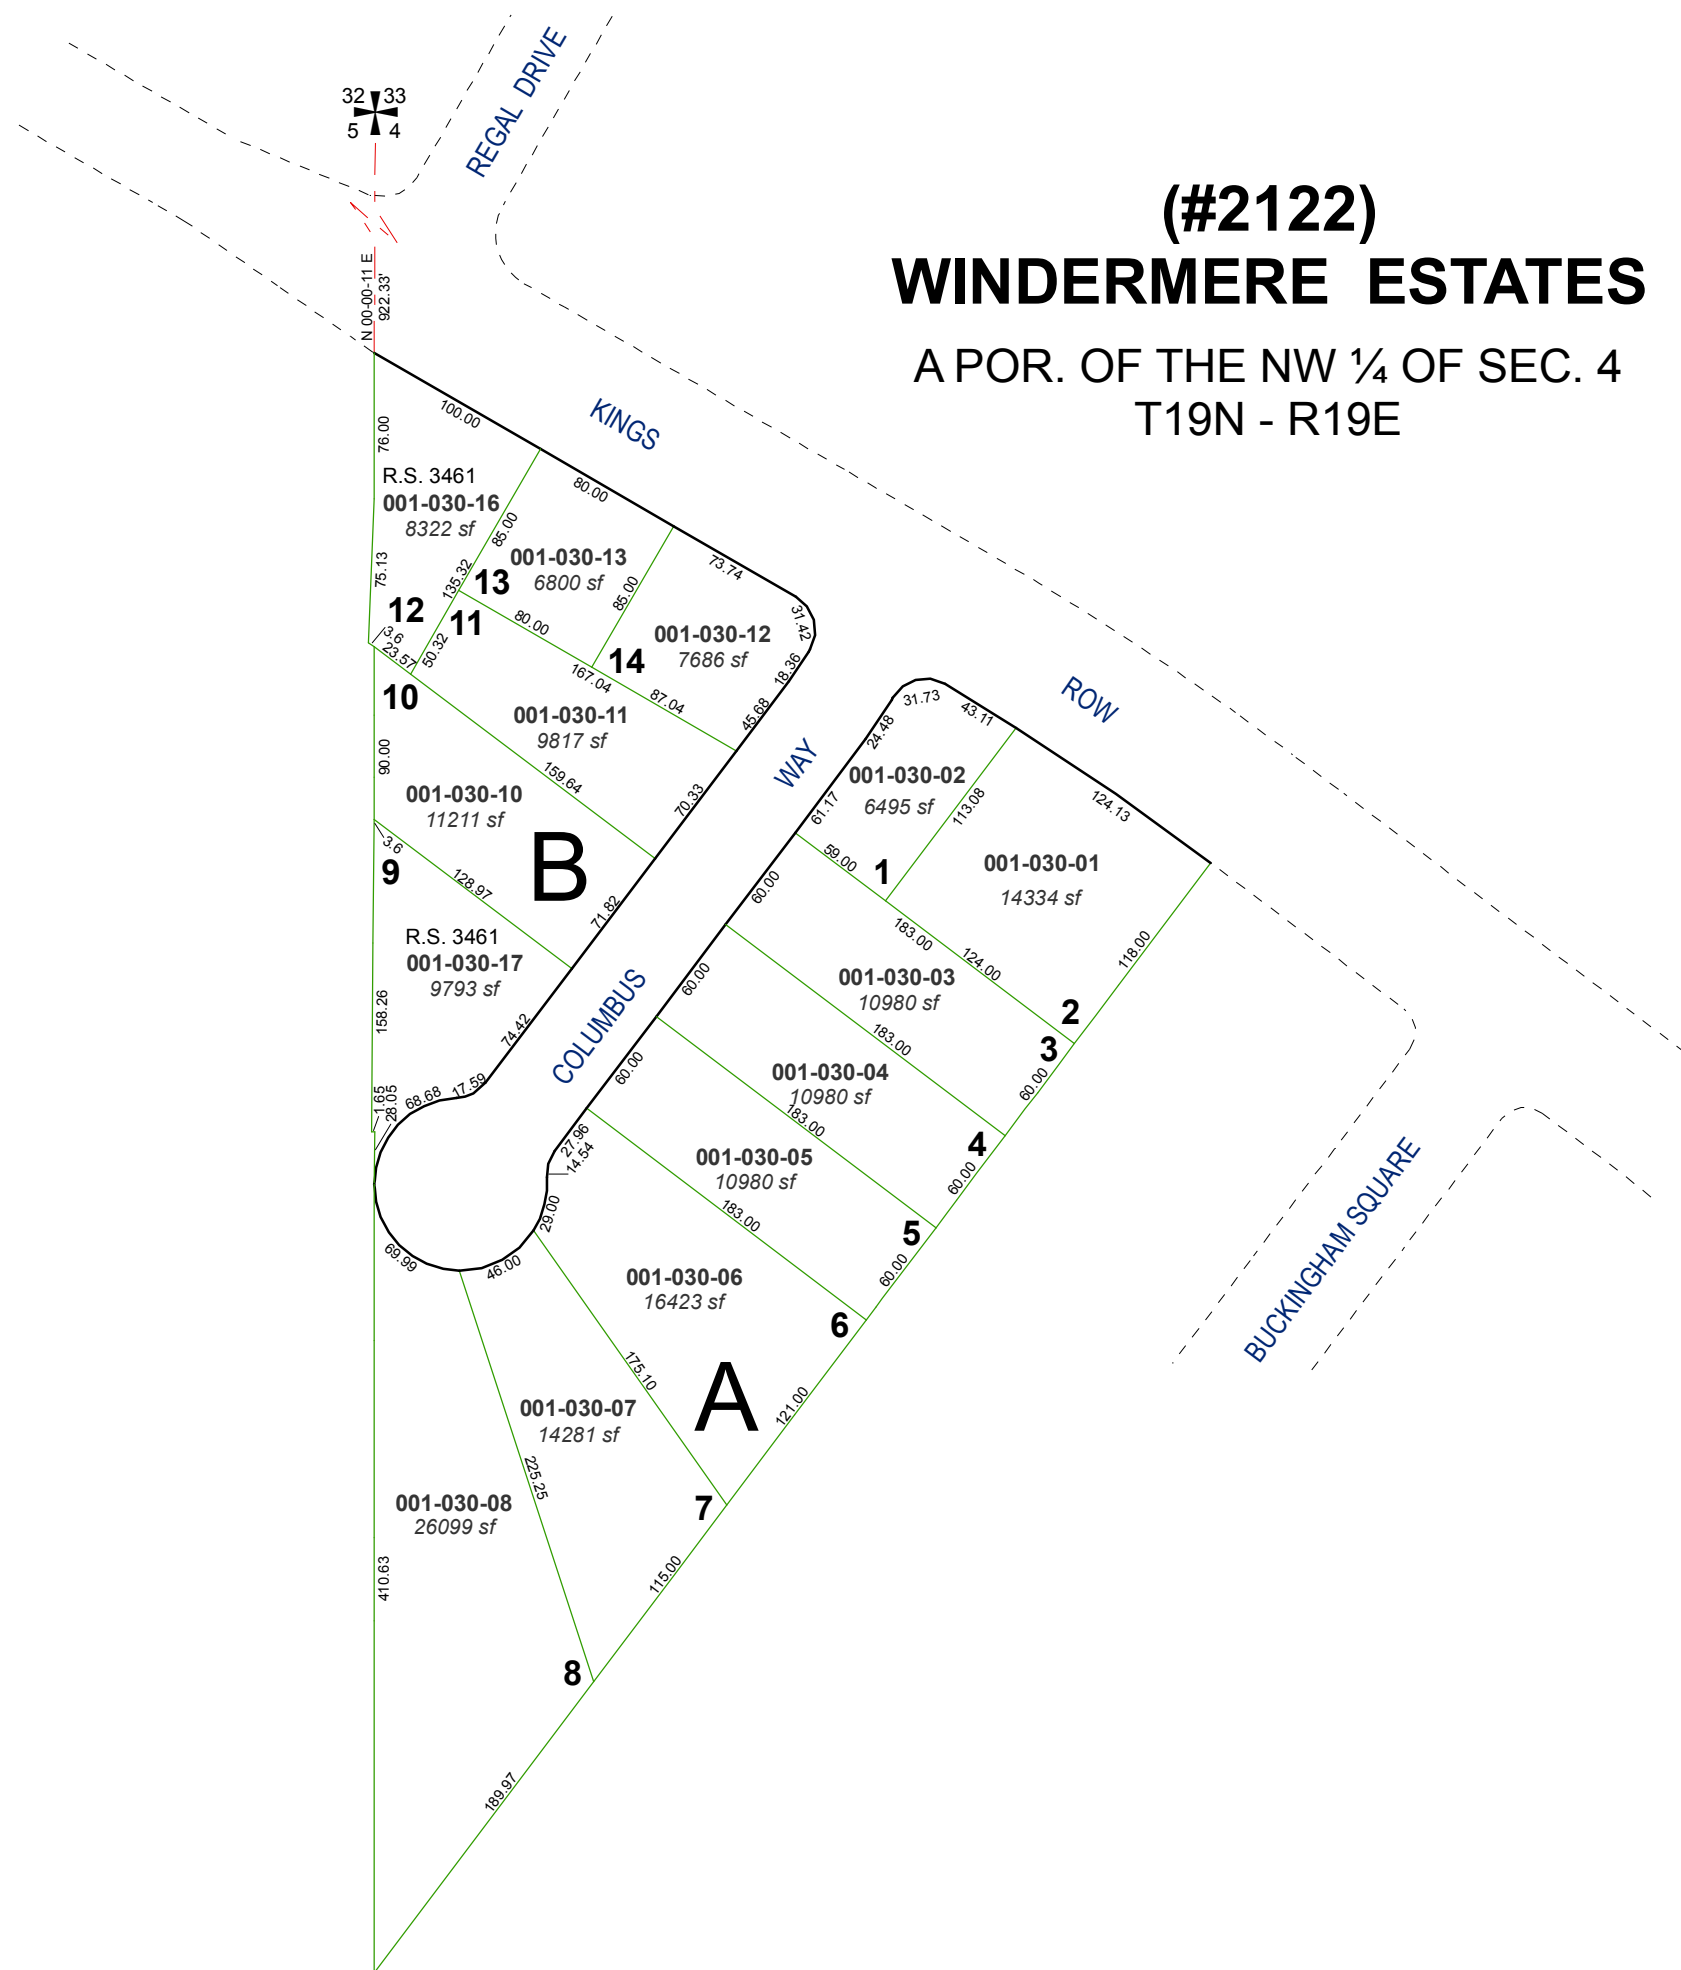

1 inch = 100 feet

created by: NLH 5/03/2012

last updated: \_\_\_\_\_

area previously shown on map(s)  
\_\_\_\_\_

NOTE: This map was prepared for the use of the Washoe County Assessor for assessment and illustrative purposes only. It does not represent a survey of the premises. No liability is assumed as to the sufficiency or accuracy of the data delineated herein.

# (#2122) WINDERMERE ESTATES

A POR. OF THE NW ¼ OF SEC. 4  
T19N - R19E

N 00-00-11 E  
922.33'

R.S. 3461  
001-030-16  
8322 sf

12 11

10

001-030-10  
11211 sf

9