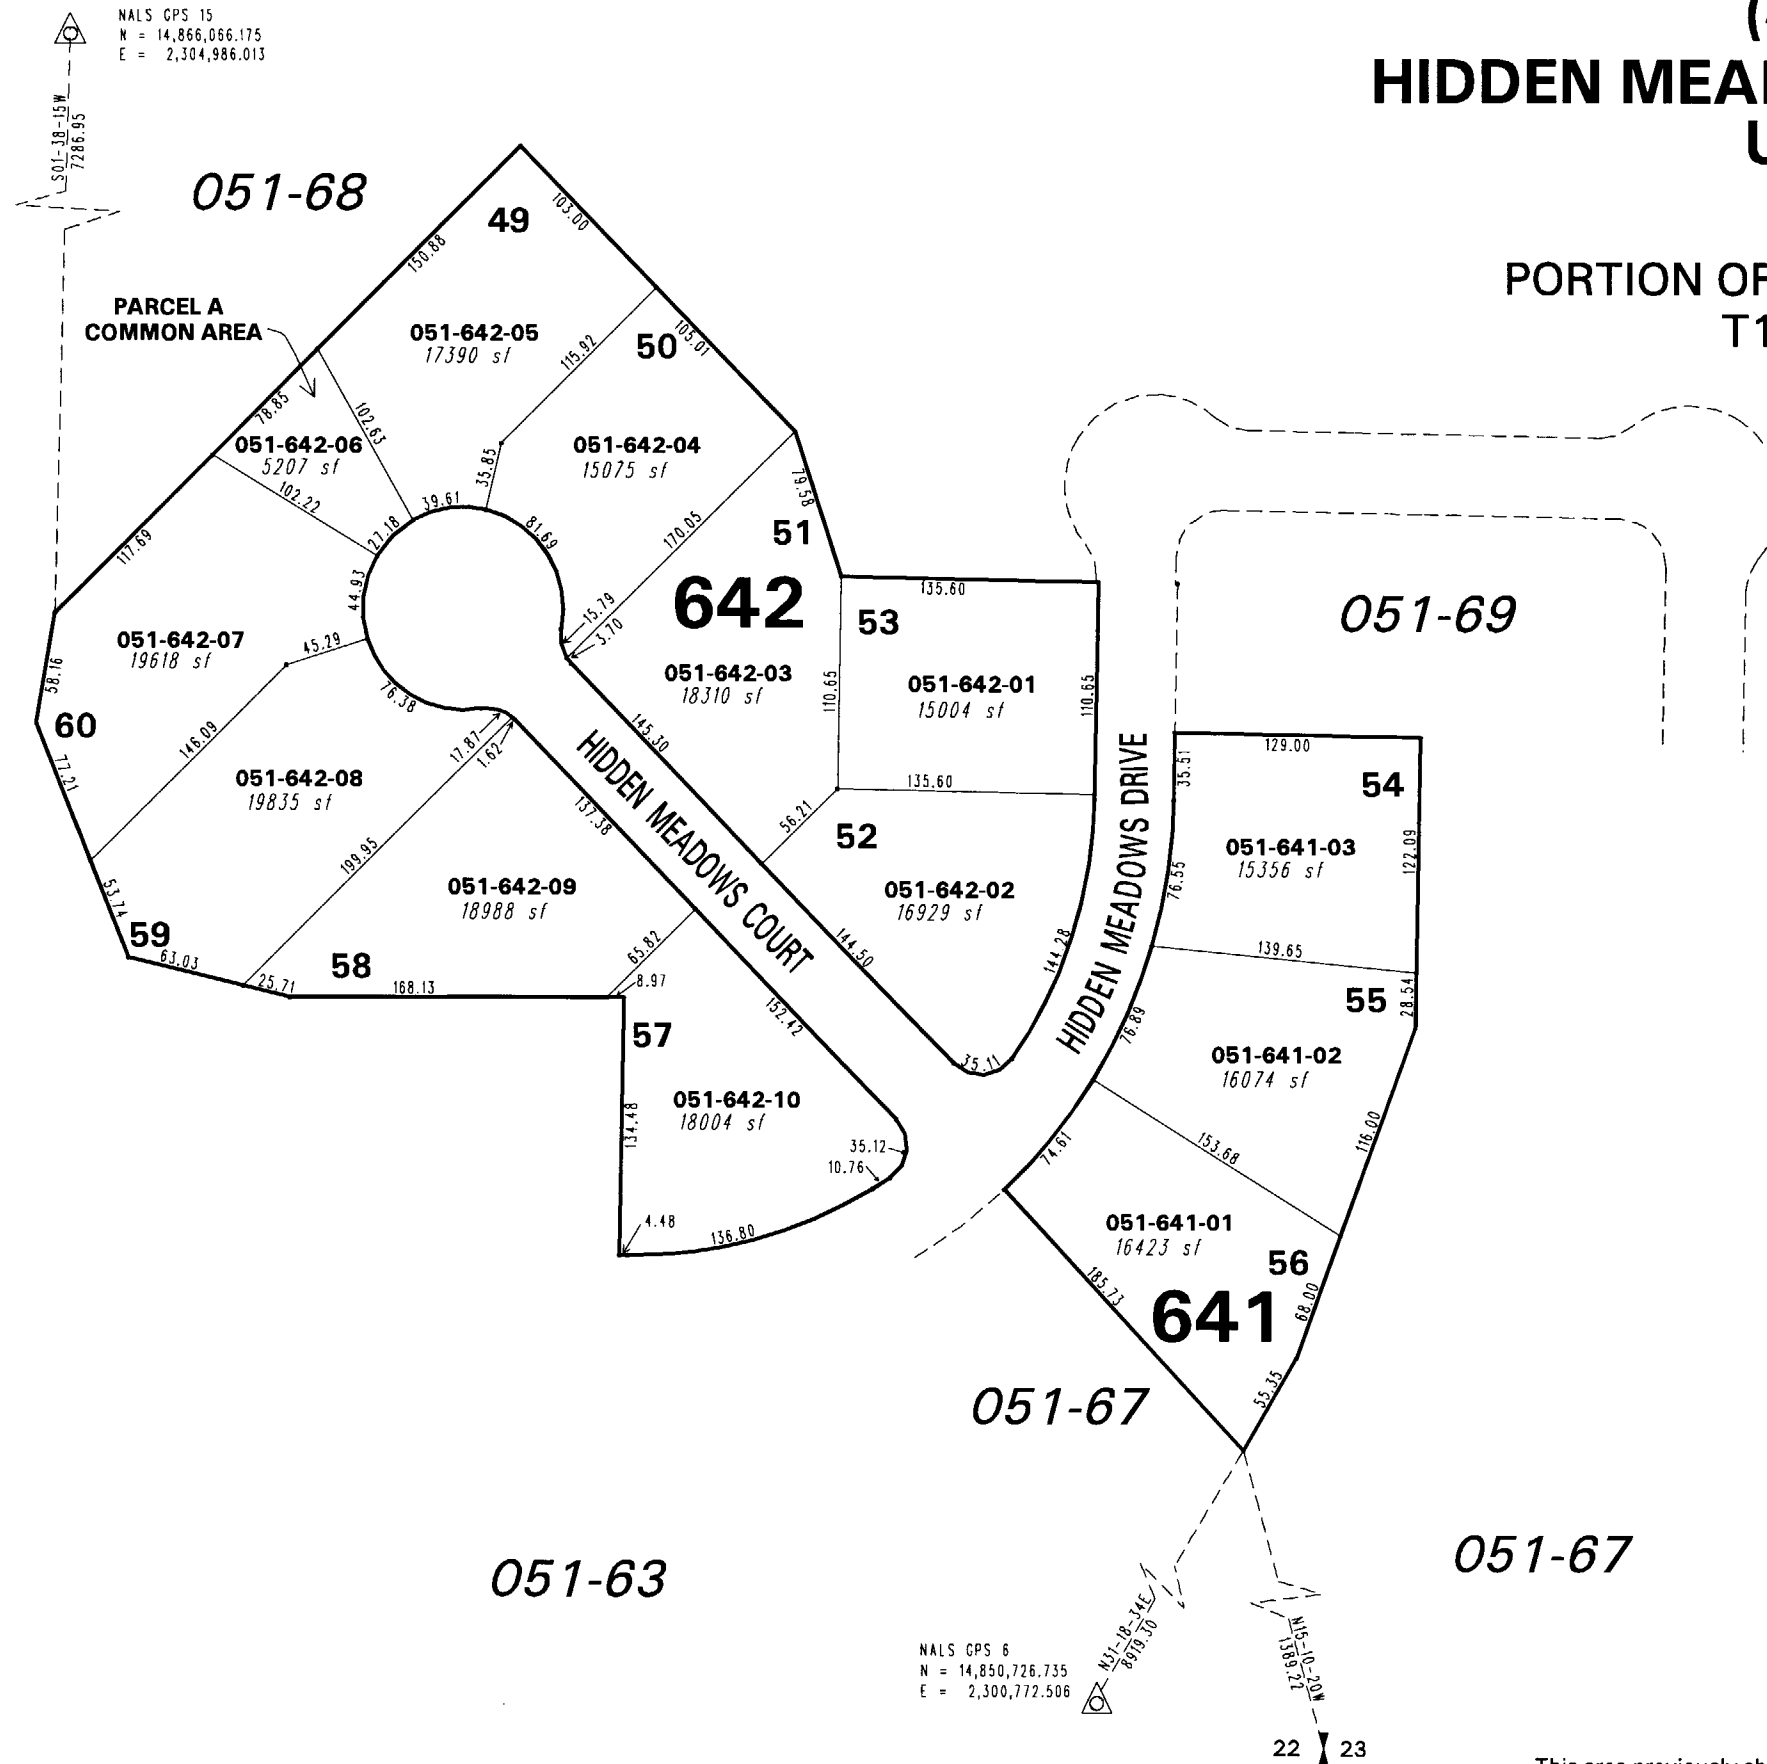

(#3931) HIDDEN MEADOW SUBDIVISION UNIT 4A

PORTION OF NE 1/4 SECTION 22
T19N - R20E

NOTE: This map is prepared for the use of the Washoe County Assessor for assessment and illustrative purposes only. It does not represent a survey of the premises. No liability is assumed as to the sufficiency or the accuracy of the data delineated hereon.

Office of Washoe County Assessor, Nevada - Robert W. McGowan

This area previously shown on 051-54

NOTE: Areas of parcels which are less than 2 acres are shown in square feet.

Drawn by HCS 4/5/01
 Revised HCS 2/22/02 HCS 11/18/02
HCS 3/5/03 CFB 5/19/2005