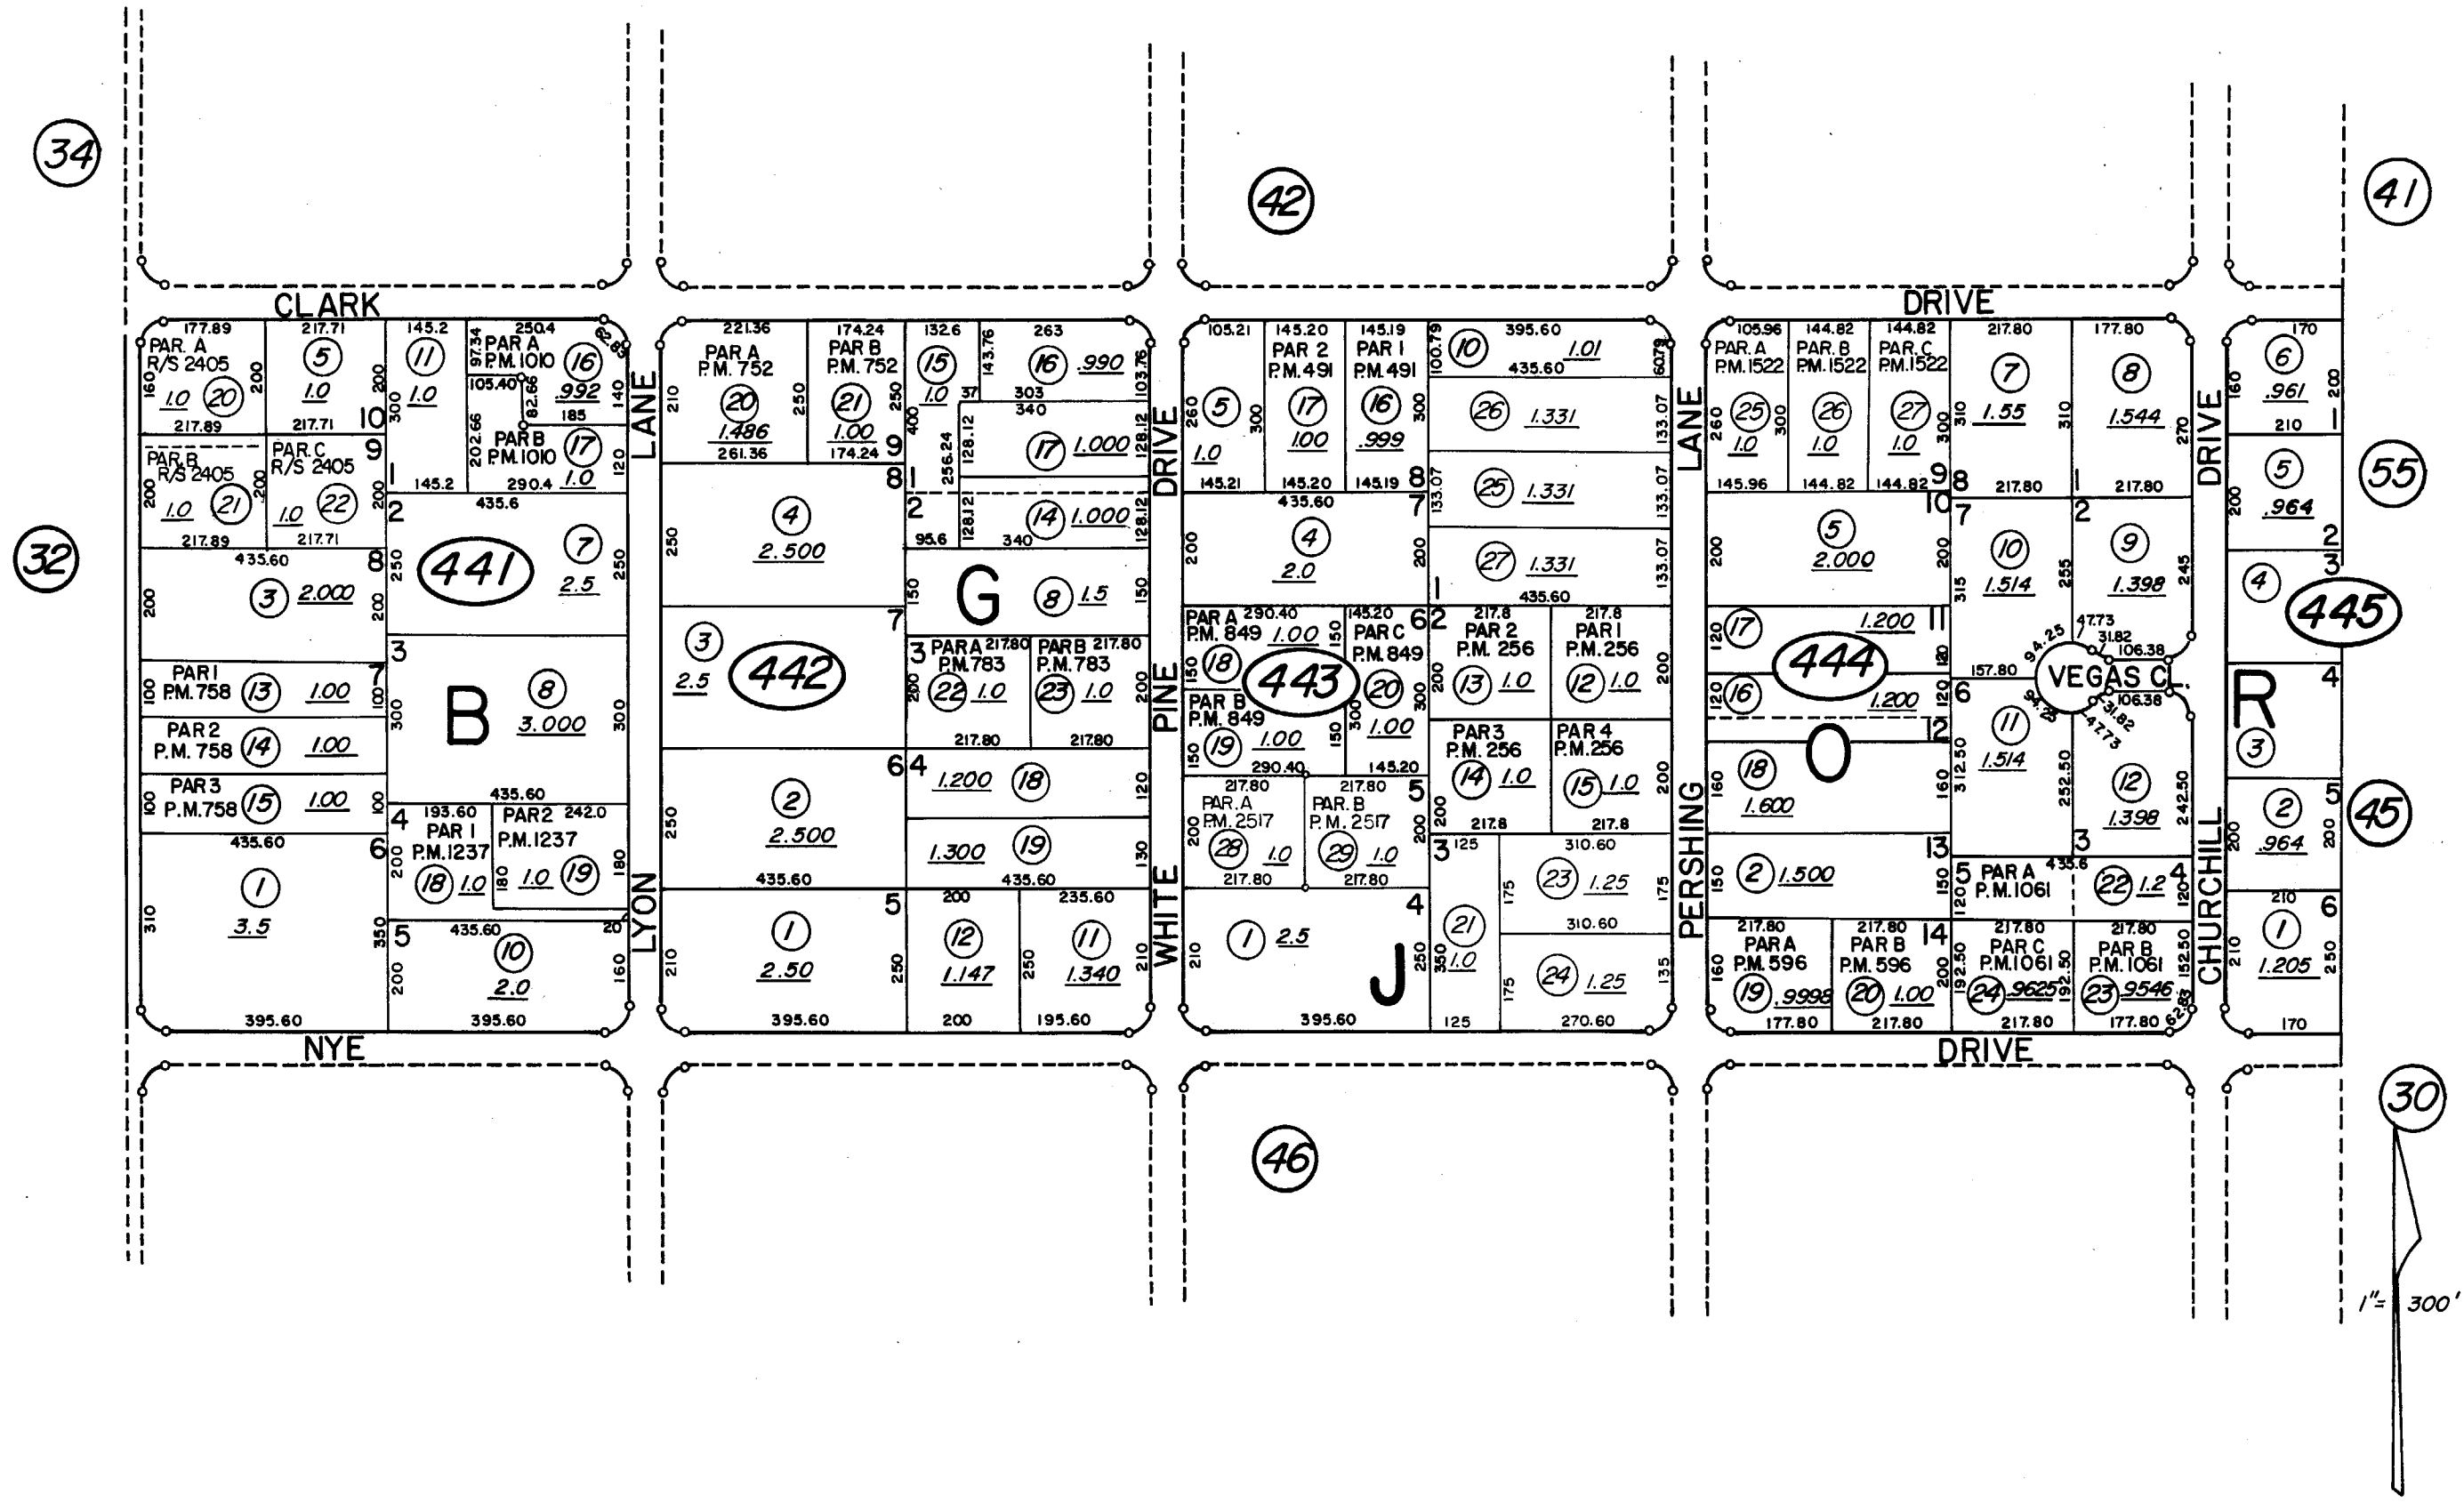

WASHOE VALLEY FARMS
PORTION of SEC. 6 T16N R20E

NOTE: This Map is prepared for the use of the Washoe County Assessor for Assessment and illustrative purposes only, it does not represent survey of the premises. No liability is assumed as to the sufficiency or accuracy of the data delineated hereon.

Assessor's Map County of Washoe, Nevada
NOTE - ASSESSOR'S BLOCK NUMBERS SHOWN IN ELLIPSES
ASSESSOR'S PARCEL NUMBERS SHOWN IN CIRCLES

drawn by TVR/BT 12/65
revised 4/81 4/83 9/83 9/86
superseded 5/92