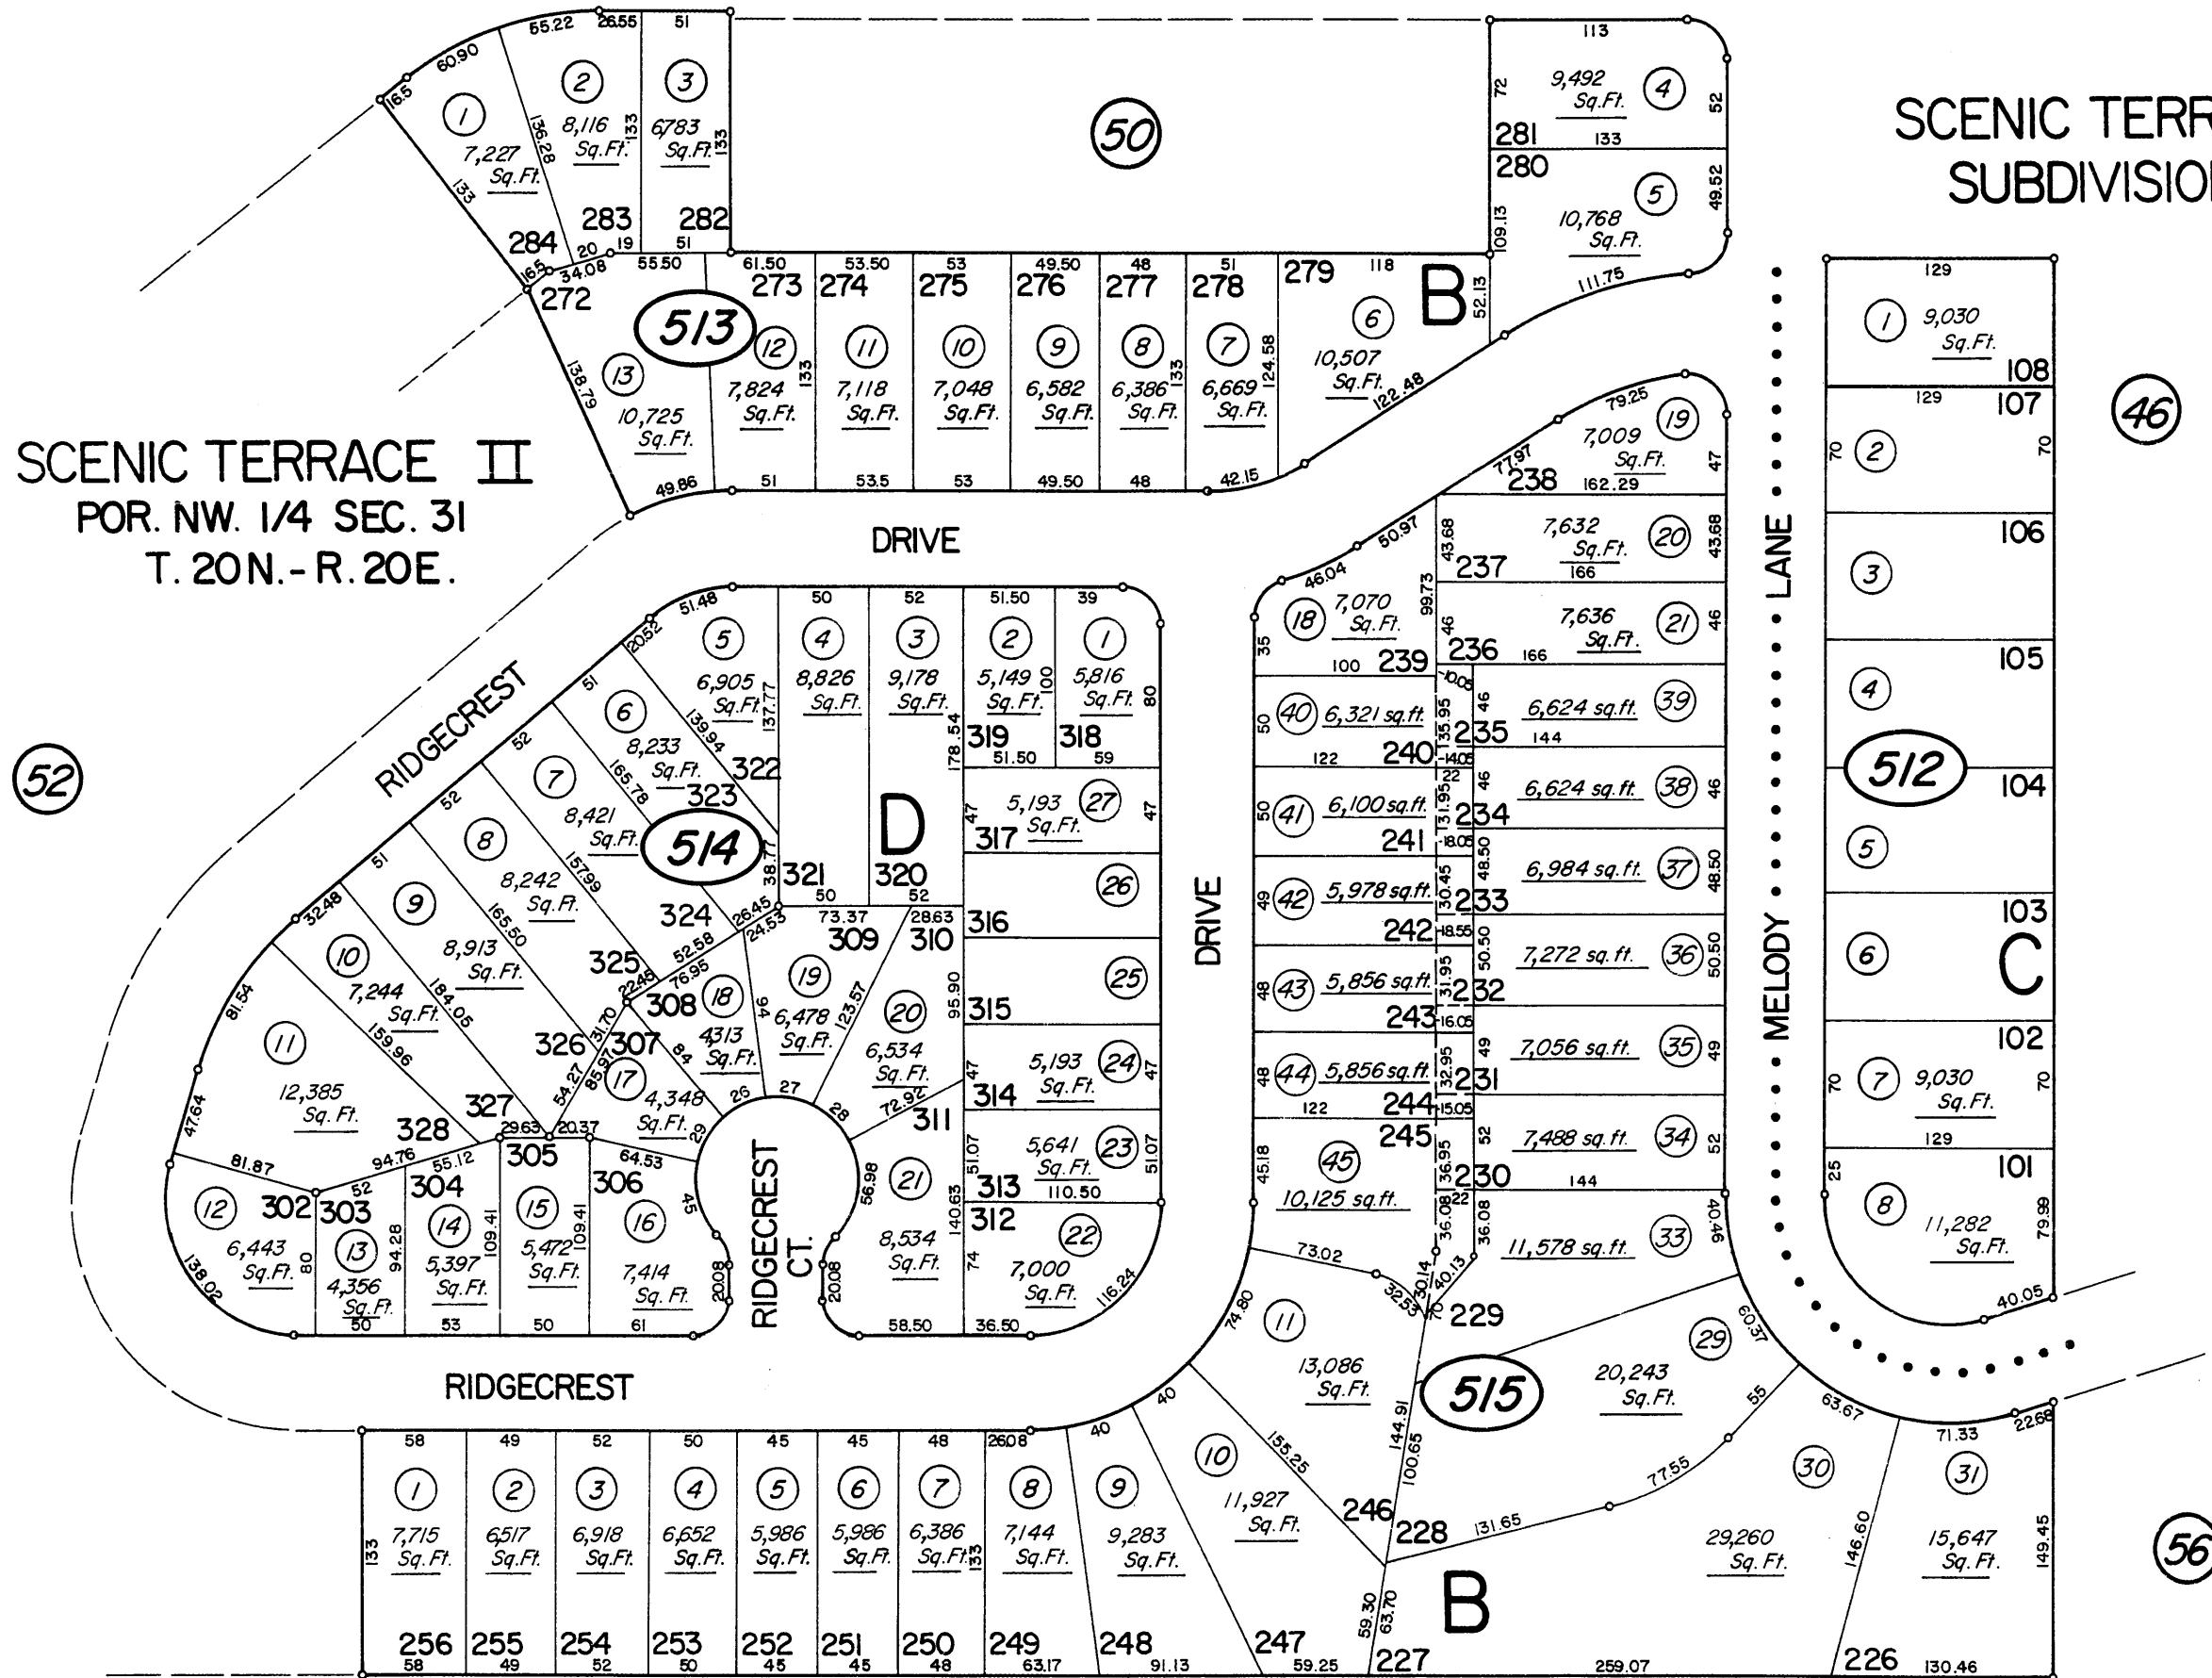

# SCENIC TERRACE SUBDIVISION

NOTE: This map is prepared for the use of the Washoe County Assessor for assessment and illustrative purposes only, it does not represent survey of the premises. No liability is assumed as to the sufficiency or accuracy of the data delineated hereon.

Assessor's Map County of Washoe, Nevada  
NOTE — ASSESSOR'S BLOCK NUMBERS SHOWN IN ELLIPSES  
ASSESSOR'S PARCEL NUMBERS SHOWN IN CIRCLES

Drawn by G.S. 1/85  
Revised by 8/86 9/92 4 / 98