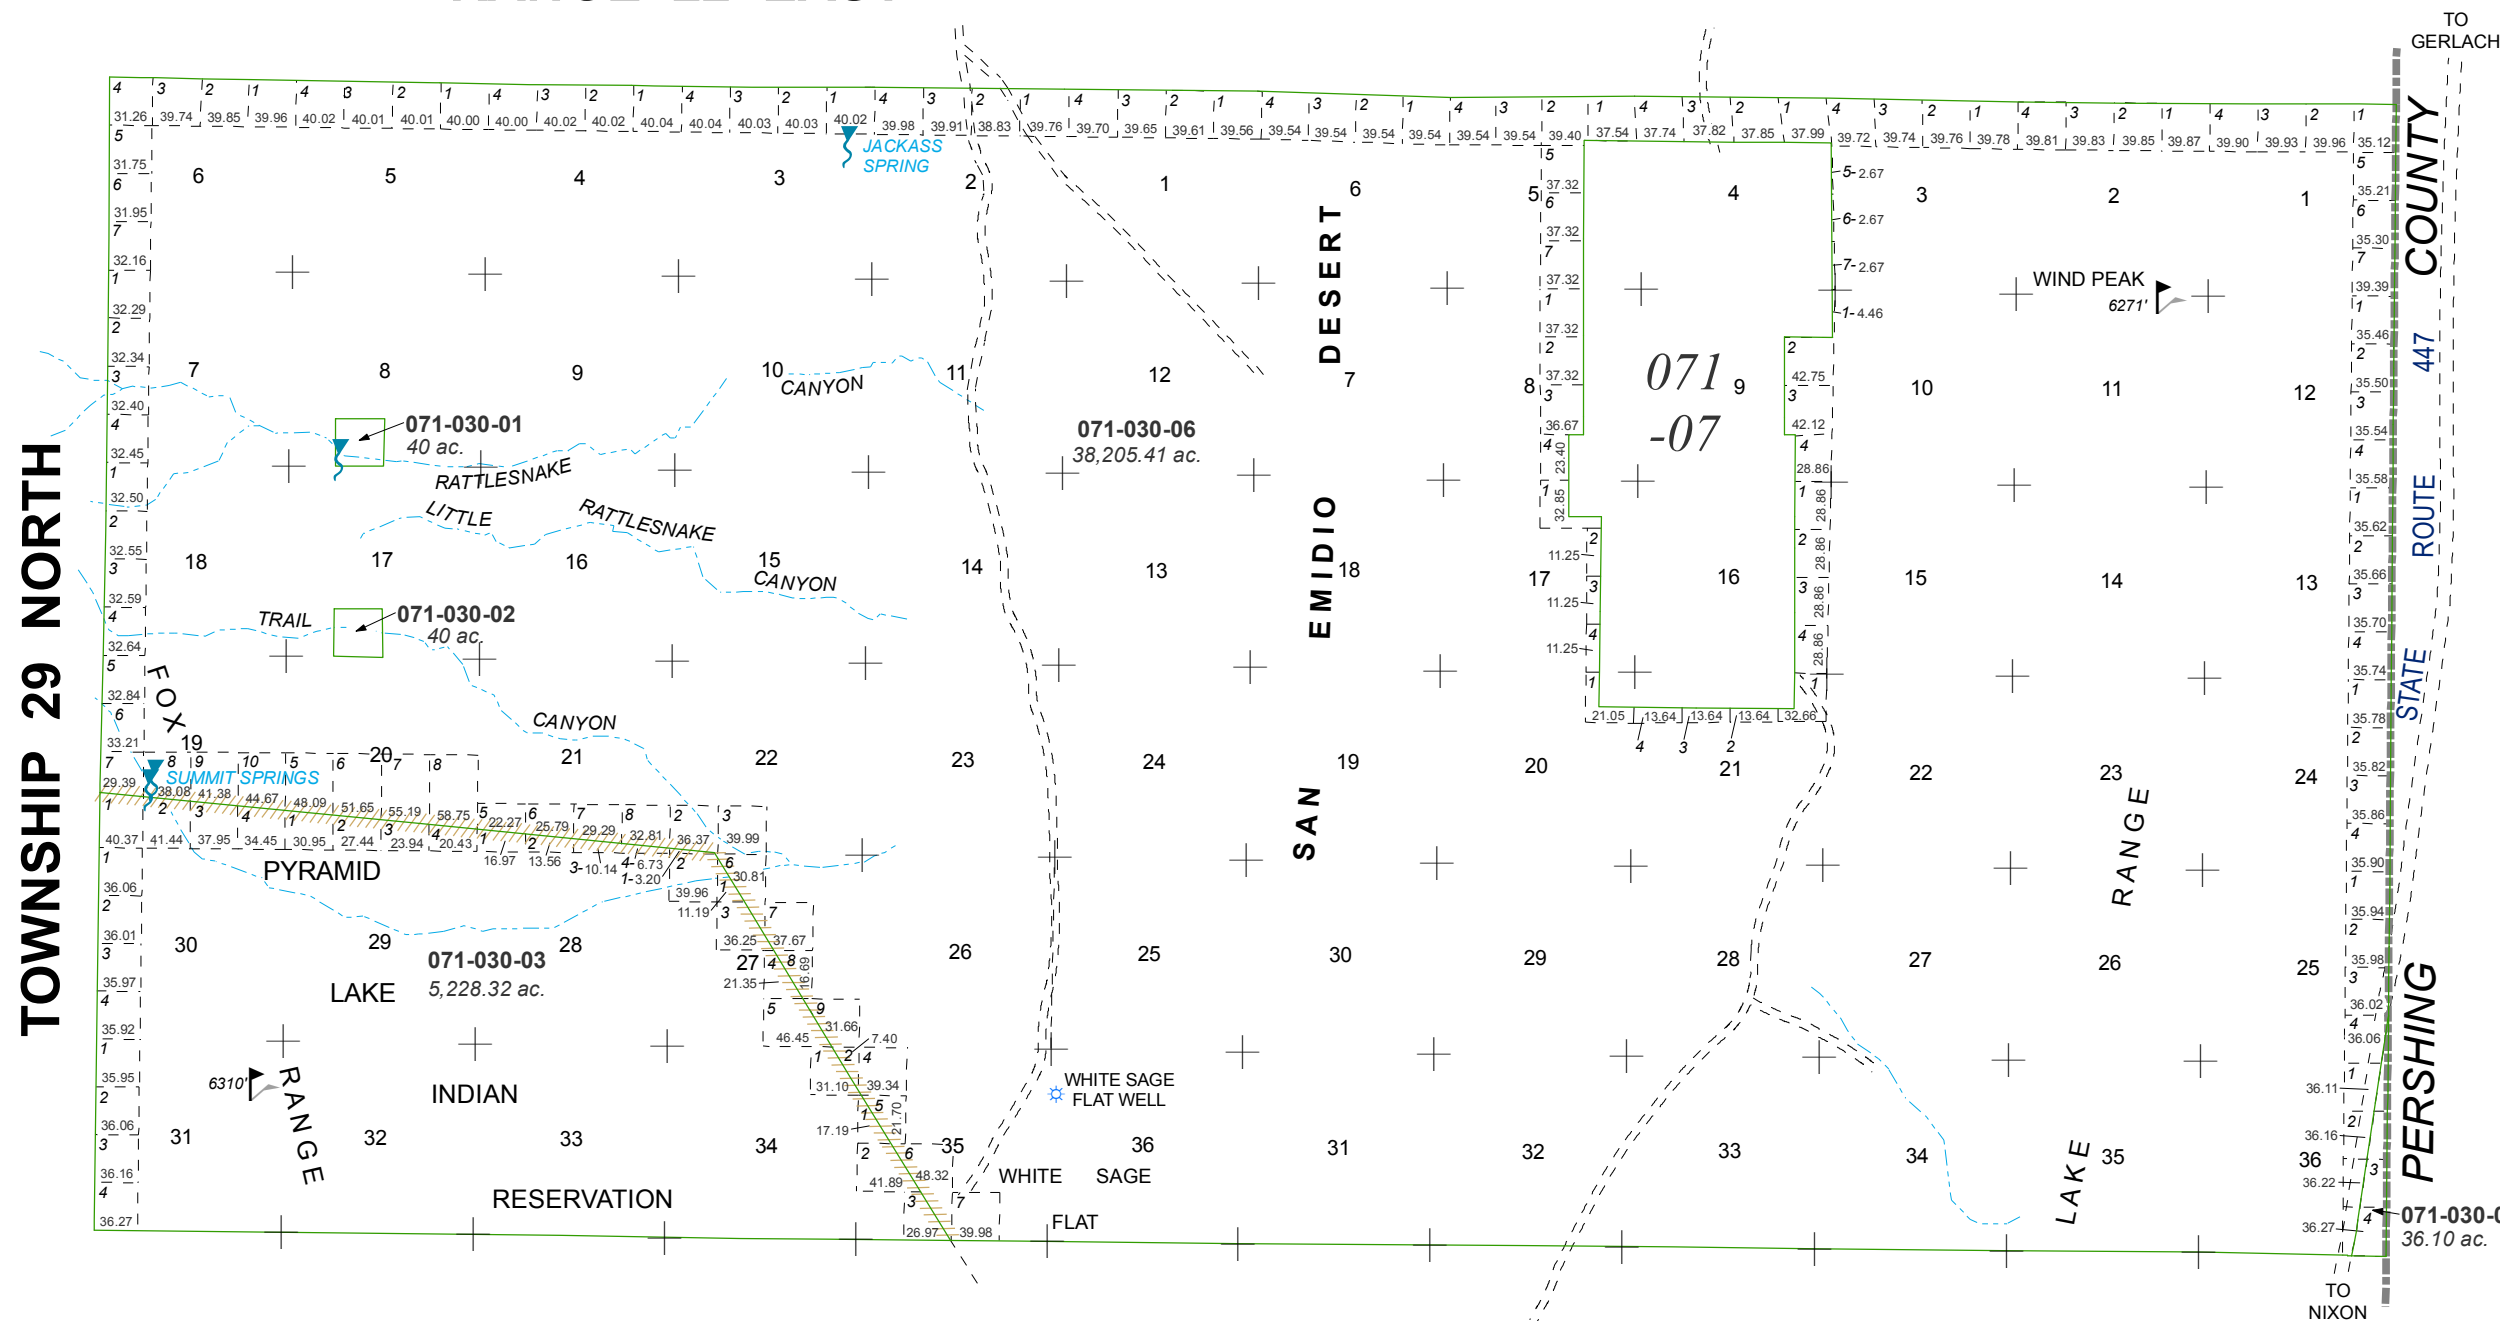

1 inch = 5,280 feet

created by: TWT 6/22/2010

last updated: CFB 11/30/2010

area previously shown on map(s)

NOTE: This map was prepared for the use of the Washoe County Assessor for assessment and illustrative purposes only. It does not represent a survey of the premises. No liability is assumed as to the sufficiency or accuracy of the data delineated hereon.

RANGE 22 EAST

RANGE 23 EAST

TOWNSHIP 29 NORTH

TO GERLACH

WASHOE COUNTY

ROUTE 447

STATE

PERSHING

TO NIXON

DESERT
EMIDIO
SAN

RANGE

LAKE

RESERVATION

RANGE

LAKE

PYRAMID