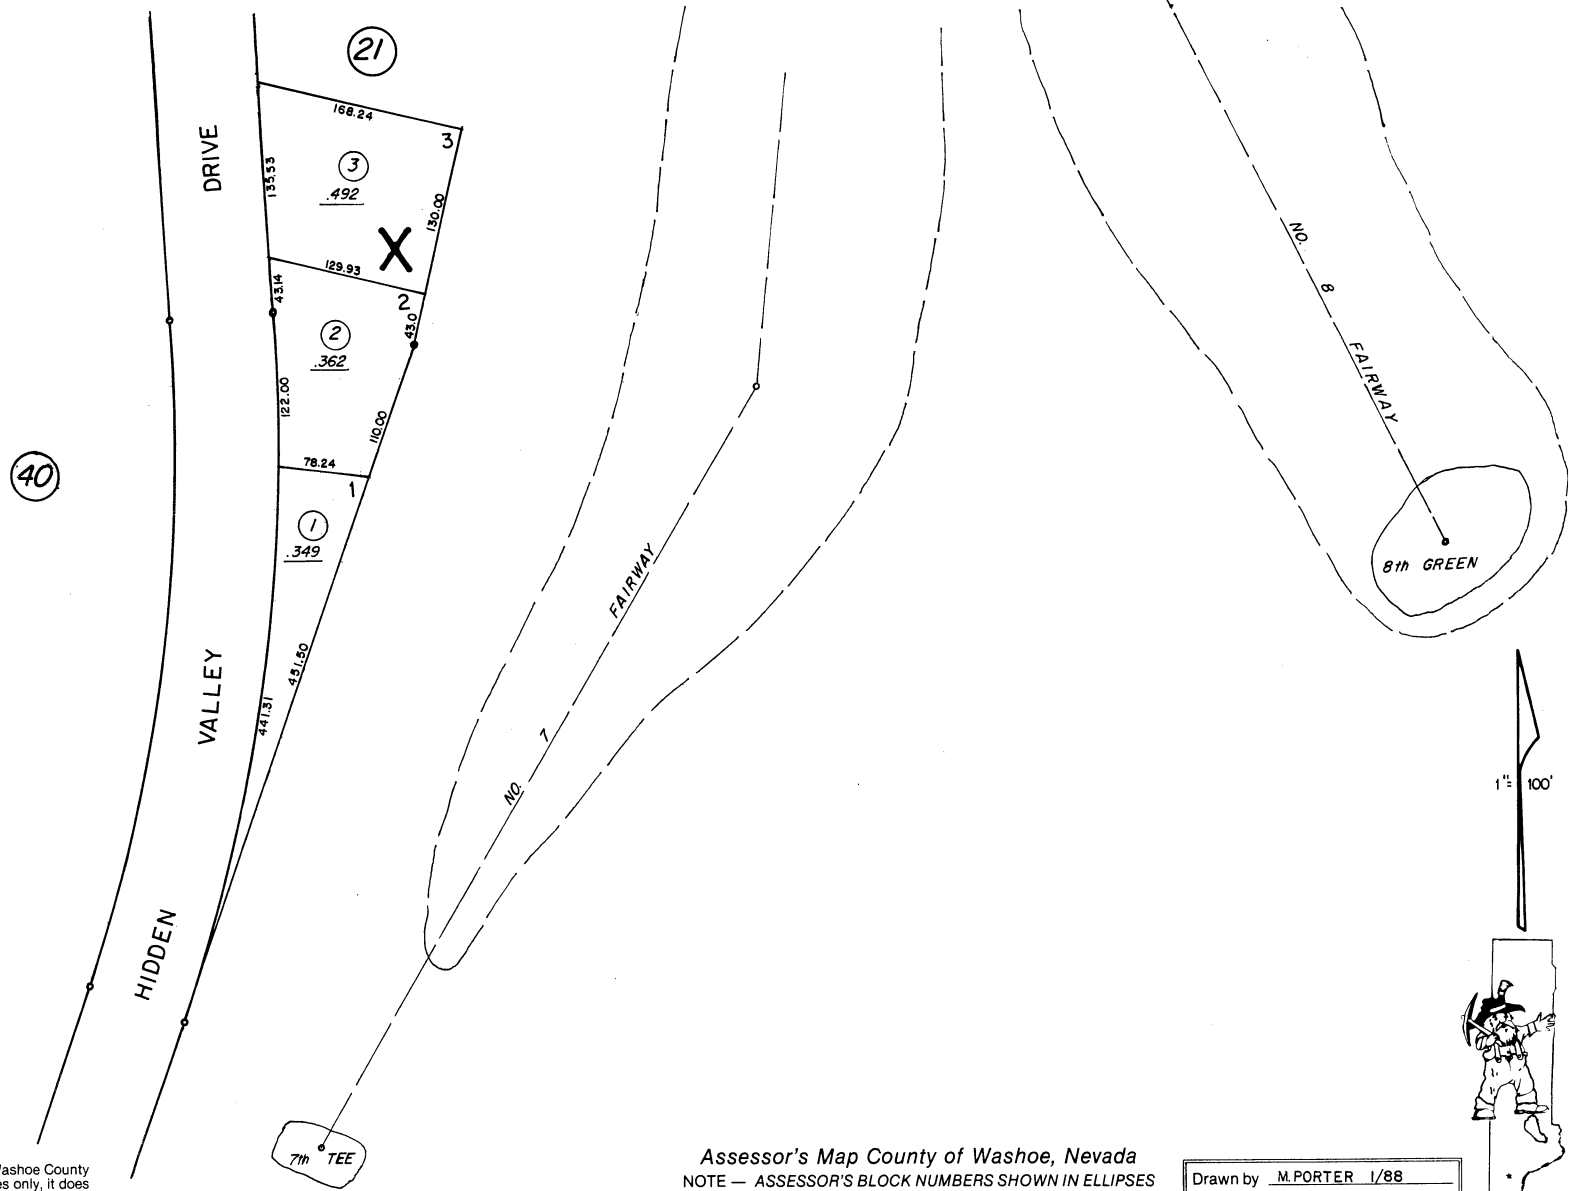

HIDDEN VALLEY SUBDIVISION NO. 5

51-22

Assessor's Map County of Washoe, Nevada
NOTE — ASSESSOR'S BLOCK NUMBERS SHOWN IN ELLIPSES
ASSESSOR'S PARCEL NUMBERS SHOWN IN CIRCLES

Drawn by M. PORTER 1/88
Revised by _____