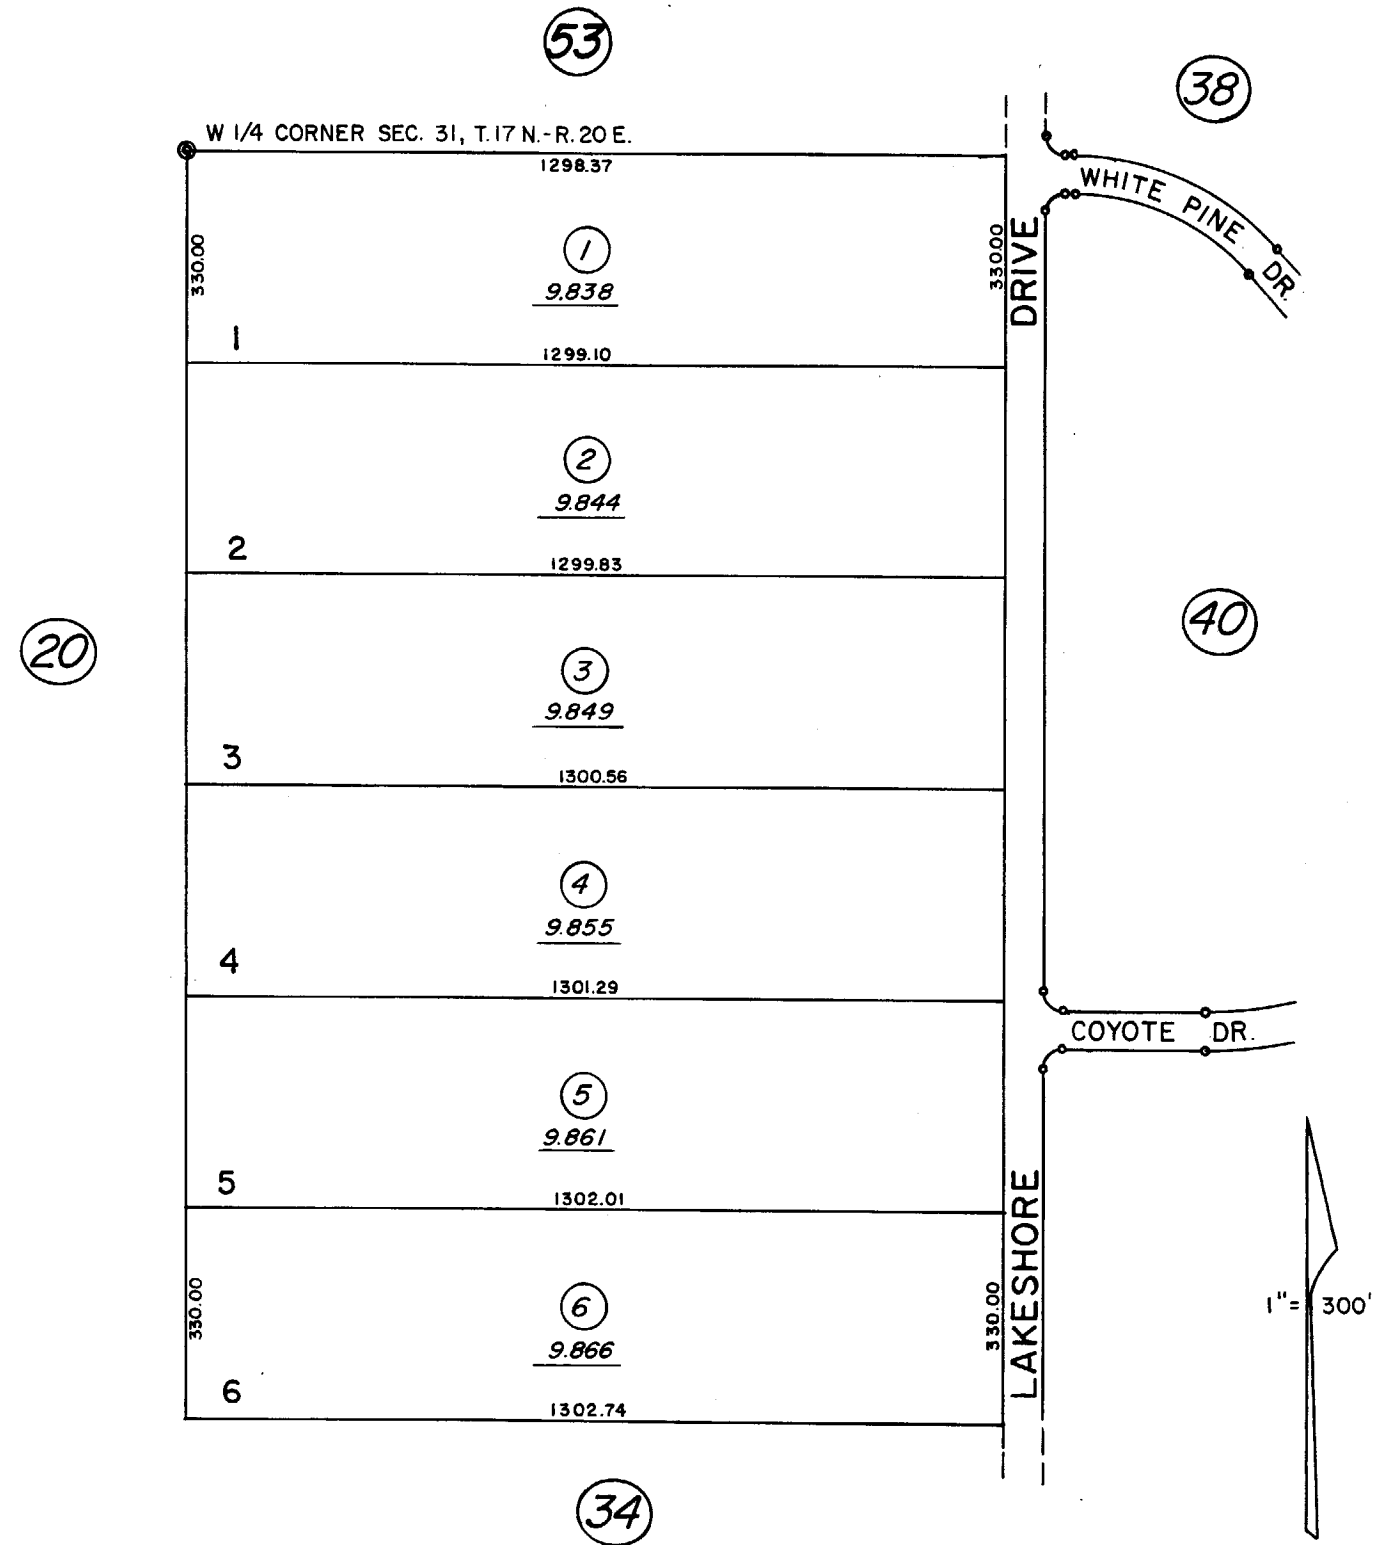

LAKESHORE FARMS SUBDIVISION

NOTE: This Map is prepared for the use of the Washoe County Assessor for Assessment and illustrative purposes only, it does not represent survey of the premises. No liability is assumed as to the sufficiency or accuracy of the data delineated hereon.

Assessor's Map County of Washoe, Nevada

NOTE - ASSESSOR'S BLOCK NUMBERS SHOWN IN ELLIPSES
ASSESSOR'S PARCEL NUMBERS SHOWN IN CIRCLES

drawn by	M.CRAIG	6/14/76
checked		
revised		
superseded		