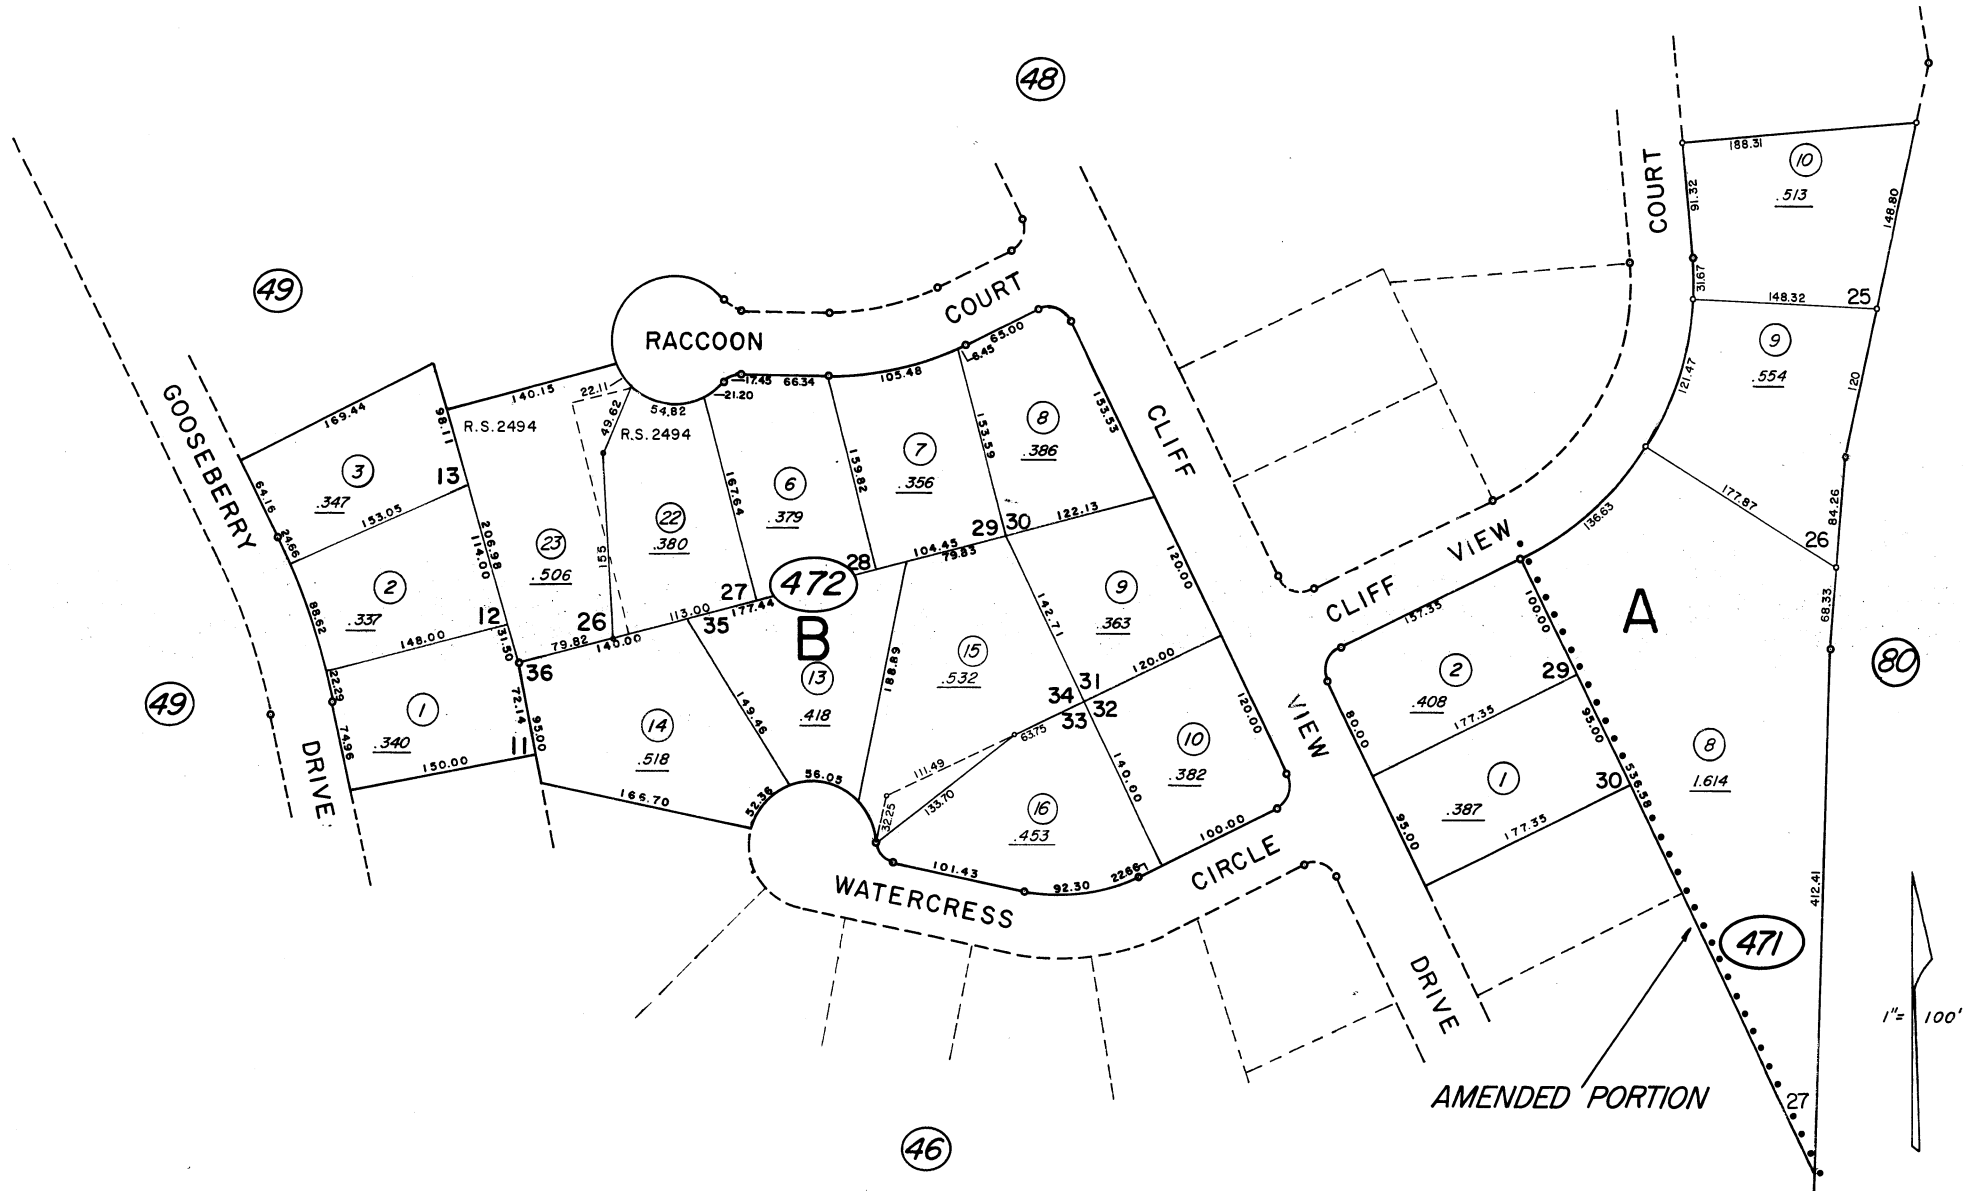

MOGUL MEADOWS UNIT ONE

Assessor's Map County of Washoe, Nevada

NOTE - ASSESSOR'S BLOCK NUMBERS SHOWN IN ELLIPSES
ASSESSOR'S PARCEL NUMBERS SHOWN IN CIRCLES

drawn by	SO	9/79
revised	KSB	8/6/01
superseded