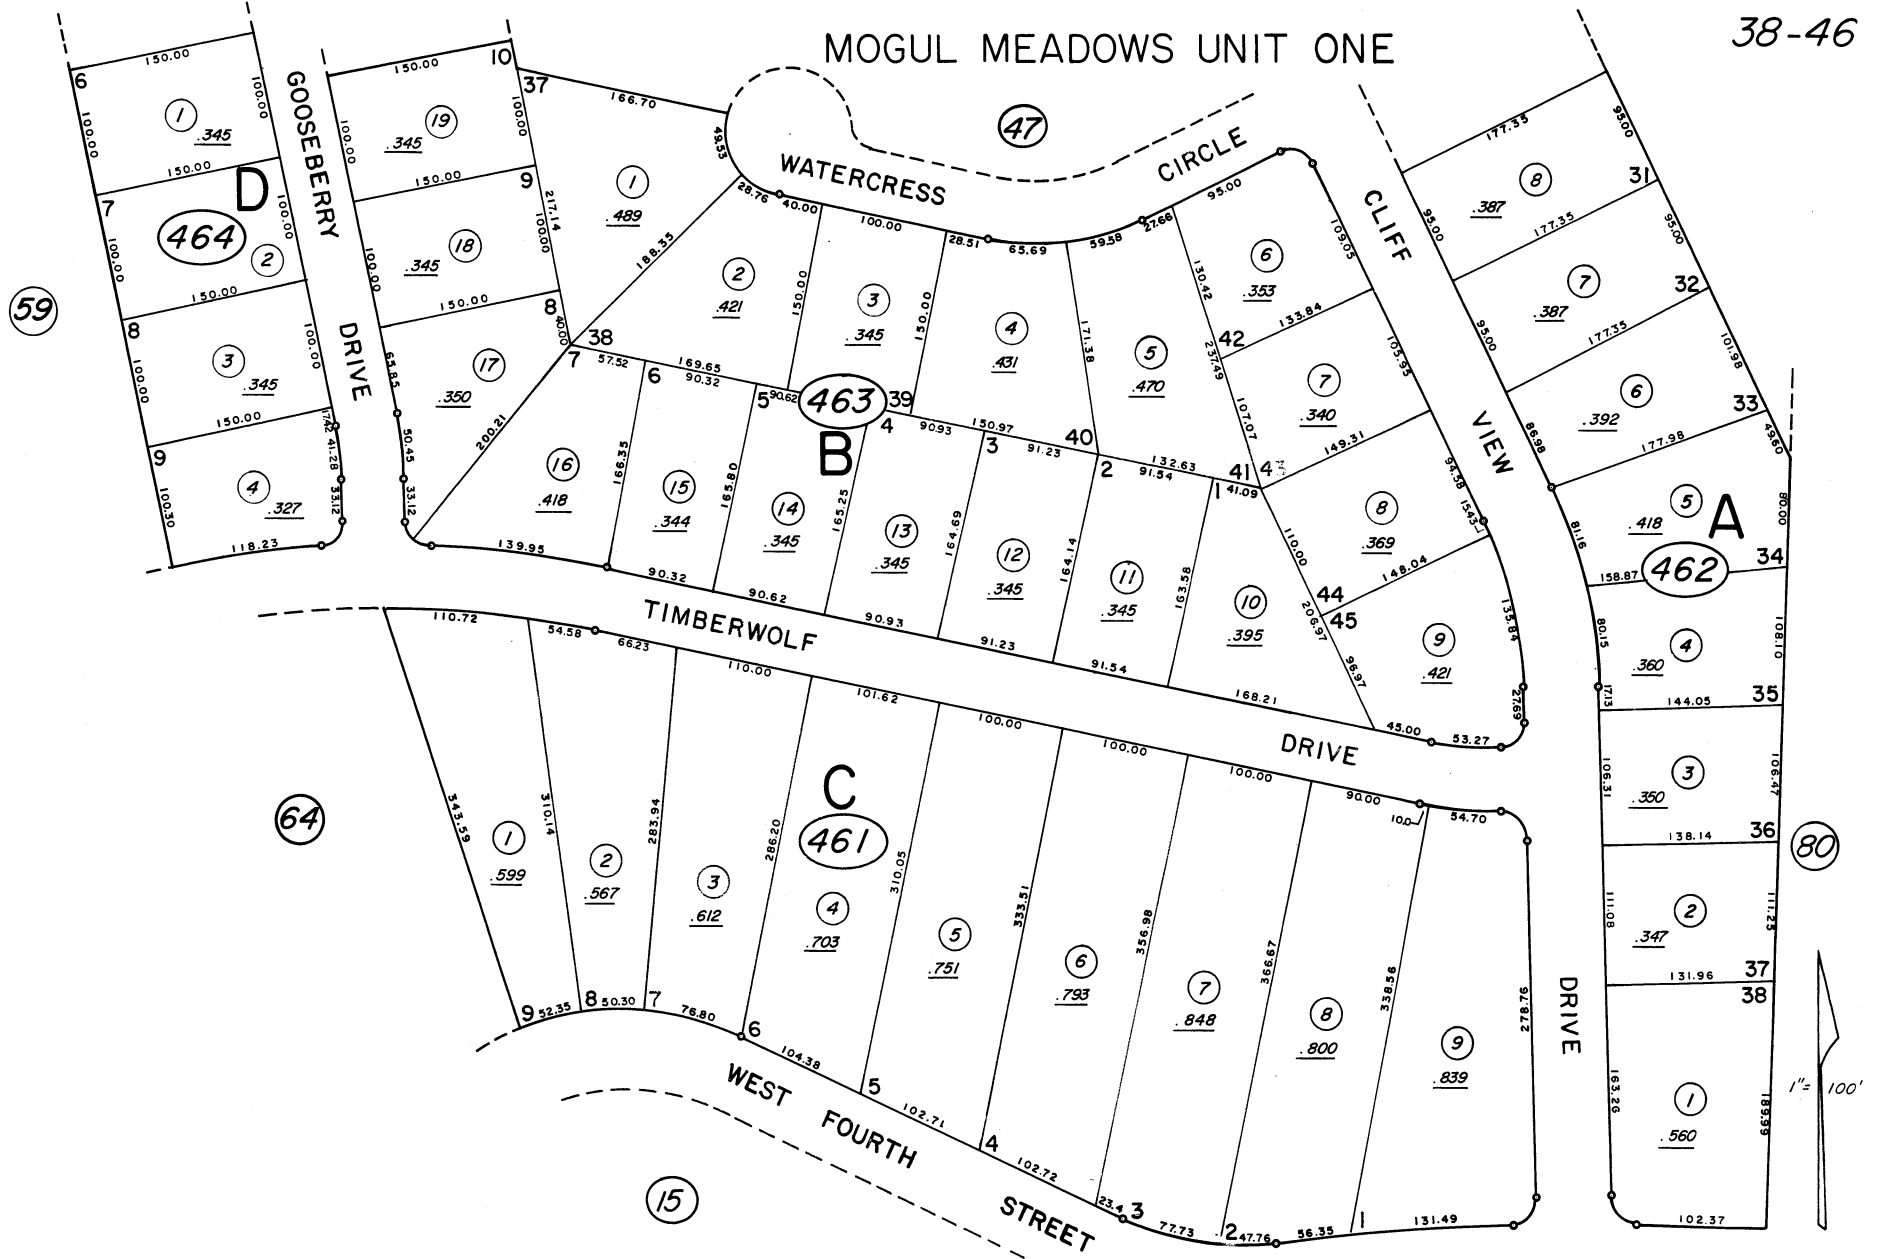

MOGUL MEADOWS UNIT ONE

Assessor's Map County of Washoe, Nevada

NOTE - ASSESSOR'S BLOCK NUMBERS SHOWN IN ELLIPSES
ASSESSOR'S PARCEL NUMBERS SHOWN IN CIRCLES

drawn by	SO 9/79
revised	7/87 9/98
superseded