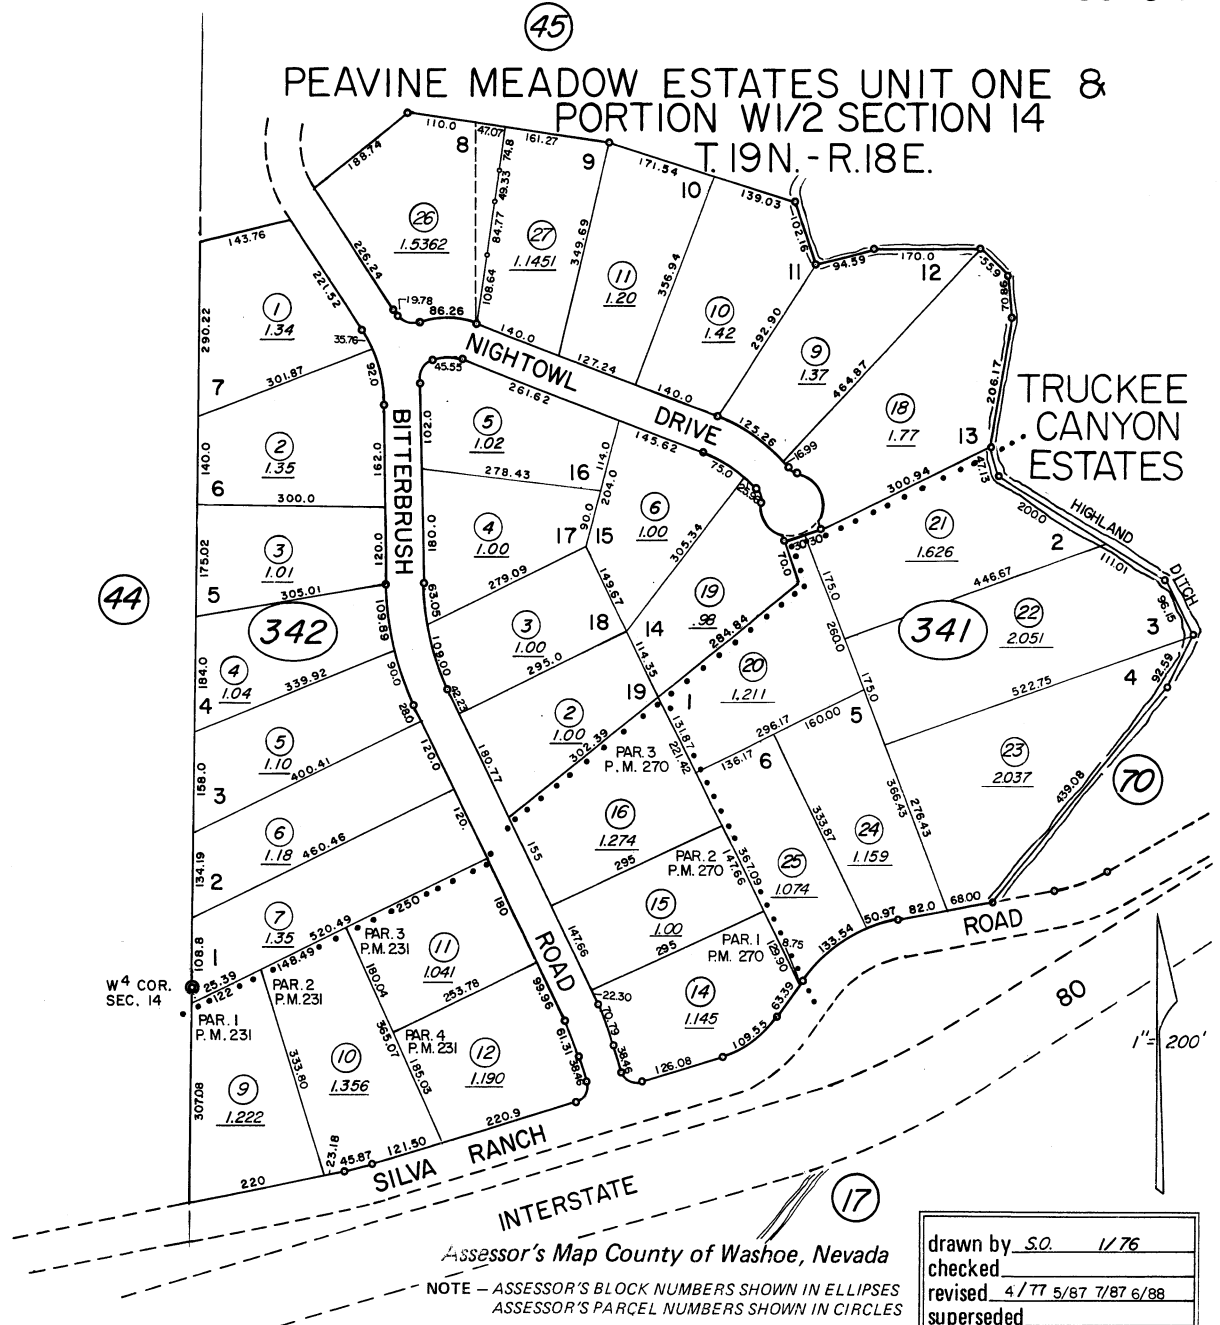

PEAVINE MEADOW ESTATES UNIT ONE & PORTION W1/2 SECTION 14 T.19N.-R.18E.

Assessor's Map County of Washoe, Nevada
NOTE - ASSESSOR'S BLOCK NUMBERS SHOWN IN ELLIPSES
ASSESSOR'S PARCEL NUMBERS SHOWN IN CIRCLES

drawn by	S.O.	1/76
checked		
revised	4/77	5/87 7/87 6/88
superseded